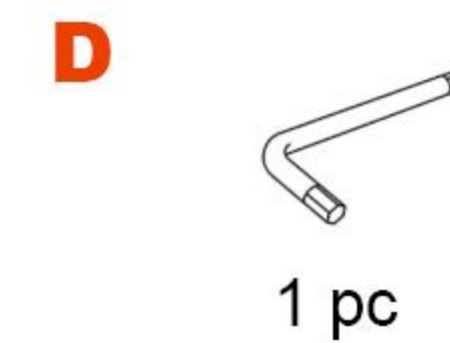

AMB

EN ASSEMBLY INSTRUCTIONS

- | | | | | | |
|--|---|---|---|---|----------|
| 1 | 2 | 3 | 4 | 5 | 6 |
| Back | Seat frame | Headrest | Mechanism | Armrests | |
|  |  |  |  |  | |
| 1 pc | 1 pc | 1 pc | 1 pc | 1 pc | 1 pc |
| 7 | 8 | 9 | A | B | |
| Gaslift | Base | Castors | M8×50 | M8×20 | |
|  |  |  |  |  | |
| 1 pc | 1 pc | 5 pc | 4 pc | 4 pc | |