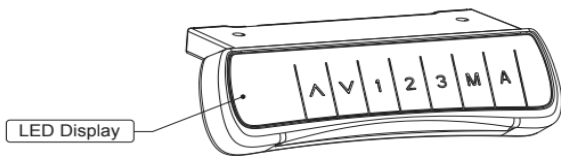

## LoHi-3

Two Stage, Three Motor Corner Height Adjustable Base

*The New Corner Office*

The LoHi-3 provides users with an effortless transition between sitting and standing throughout the day.

## Features:

- Height Range: 27.2" - 46.5"  
(excluding surface)
- Telescoping Range:
  - Desk: 47" - 78"
  - Return: 47" - 70"
- Max Weight: 331 pounds
- Enhanced Holeless Column
- Finish Colors: Black, Silver, and White
- Ships within 48 business hours
- Programmable Handset  
w/ Reminder Function