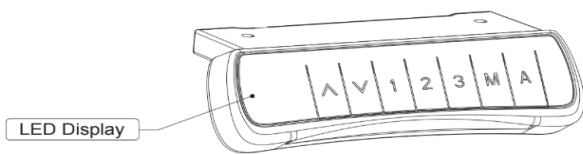

LoHi-S

Two Stage, Two Motor Height Adjustable Base

Competitive Pricing without Sacrificing Quality

The LoHi-Simple provides users with an effortless transition between sitting and standing throughout the day compounded by its price-conscious nature.

LoHi-S

Features:

- Height Range: 28" - 47.2"
(excluding surface)
- Telescoping Range: 47" - 72"
- Max Weight: 220 pounds
- Programmable Handset
w/ Reminder Function

- Standard Column Design
- Finish Colors: Black and Silver
- Ships within 48 business hours
- Foot Size: 26.75"
- Warranty
 - 5 Year Limited Warranty
 - Details Found at:
<https://303-furniture.com/warranty>