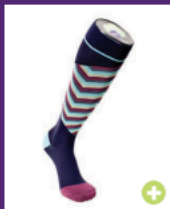

Metro Tech

ACHI Compression Socks are available in 15-22mmHG and 20-30mmHG sizes. We offer a variety of textiles and weaves just a little something out of the ordinary that makes us extraordinary. Our products are recognized by insurance providers, and are licensed through Health Canada and ISO Certified.

Performance 15-22 mmHg

Medical 20-30 mmHg