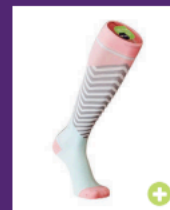

Black Vibe

Vibe Envy

GQ Black

Denim Cool

Trend Tech

Energetik Argyle

Smart & Sleek Navy

Stirr Up

BOFA Tech

Lumber Jack

Pastel Pixel

EMS/TENS Replacement Pads

EMS/TENS Pain Therapy System

Hot Pain Relieving Patches

ACHI Compression Socks are available in 15-22mmHG and 20-30mmHG sizes. We offer a variety of textiles and weaves just a little something out of the ordinary that makes us extraordinary. Our products are recognized by insurance providers, and are licensed through Health Canada and ISO Certified.