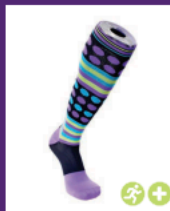

Classic Performance

Chakra Sock

Mono Tech

Strong & Free

Rockin' Dot

Propel Elite

Urbane Stripe

Salt & Peppa