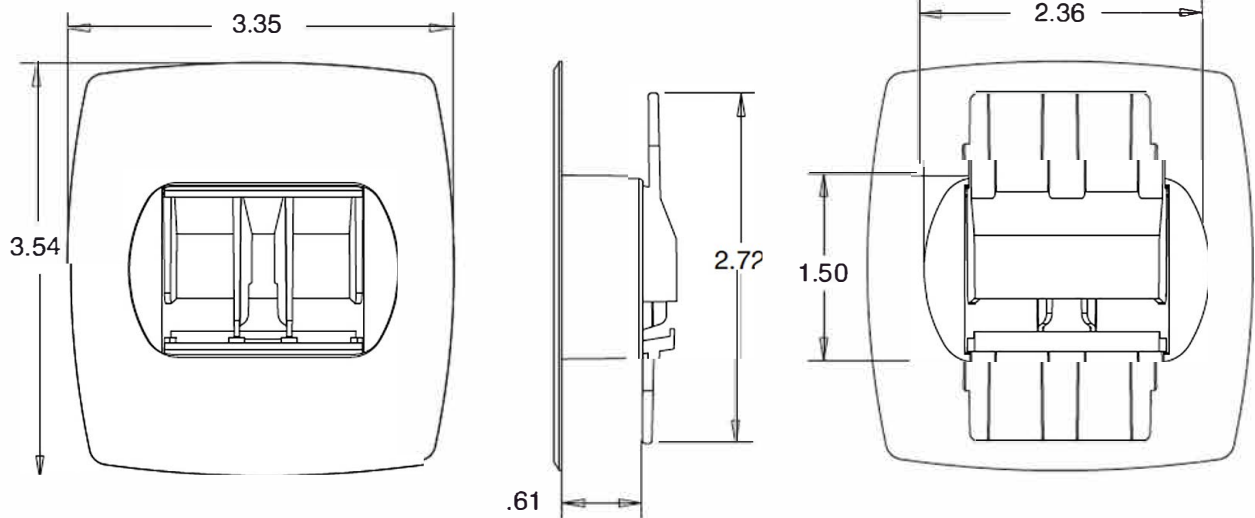

Product Description

Item Number: **LUMICLIP-HP601WA**
Size: 3.35 inches x 3.54 inches Material:
Polypropylene

Product Dimensions

LUMINA PACKAGING

The Future Is Bright With Us

3116 South Mill Ave Ste 140, Tempe AZ 85282 U.S.A.

PH (623) 224-7231 / FX (623) 321-3759 EM support@LuminaPackaging.com

WWW.LUMINAPACKAGING.COM

Part Tolerance = +/- .03 inches (.75 mm)

Dimensions are in inches

Die-cut Dimensions

Dimensions are in inches