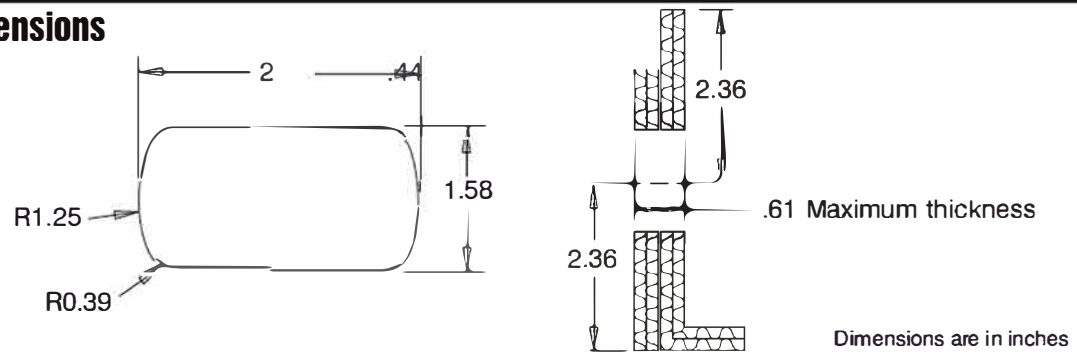

Product Description

Item Number: **LUMICLIP-HP601WA**
Size: 3.35 inches x 3.54 inches Material:
Polypropylene

Product Dimensions

LUMINA PACKAGING

The Future Is Bright With Us

3116 South Mill Ave Ste 140, Tempe AZ 85282 U.S.A.

PH (623) 224-7231 / FX (623) 321-3759 EM support@LuminaPackaging.com

WWW.LUMINAPACKAGING.COM

Part Tolerance = +/- .03 inches (.75 mm)

Dimensions are in inches

Die-cut Dimensions

Dimensions are in inches