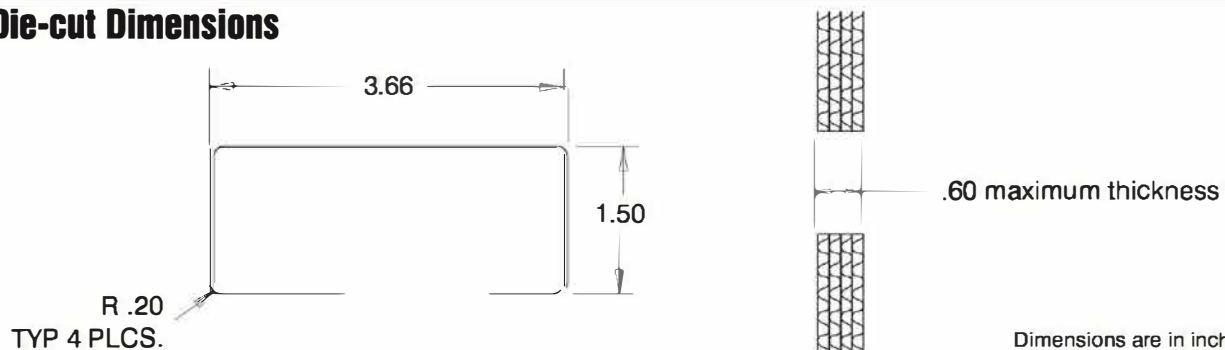

LUMICLIP-PP900WP

Size: 4.31 inches x 2.28 inches

Material: Polypropylene

Product Dimensions

Product image is for reference only.

Part Tolerance = +/- .03 inches (.75 mm)

Dimensions are in inches

Die-cut Dimensions