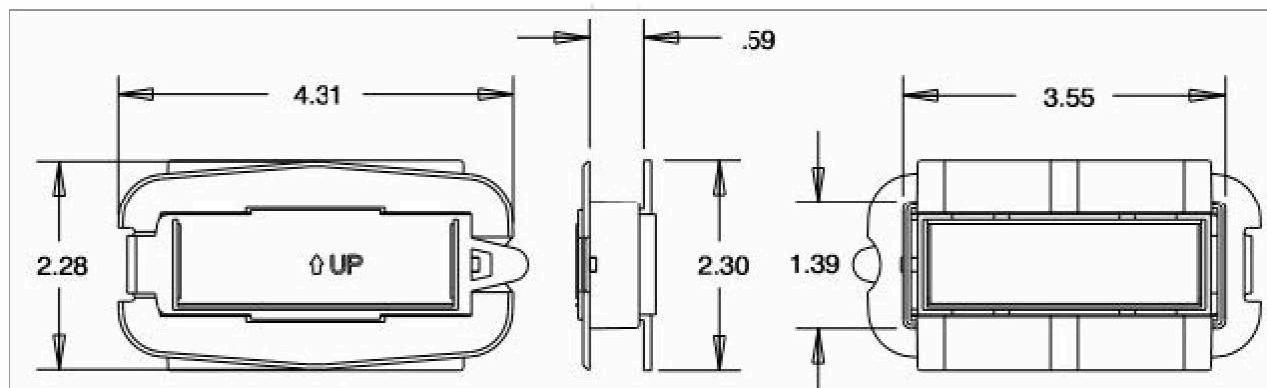

LUMICLIP-PP900WP

Size: 4.31 inches x 2.28 inches

Material: Polypropylene

Product Dimensions

Product image is for reference only.

Part Tolerance = +/- .03 inches (.75 mm)

Dimensions are in inches

Die-cut Dimensions

Dimensions are in inches

Packaging Information

Carton Pack: 250

Carton Weight: 15 lbs