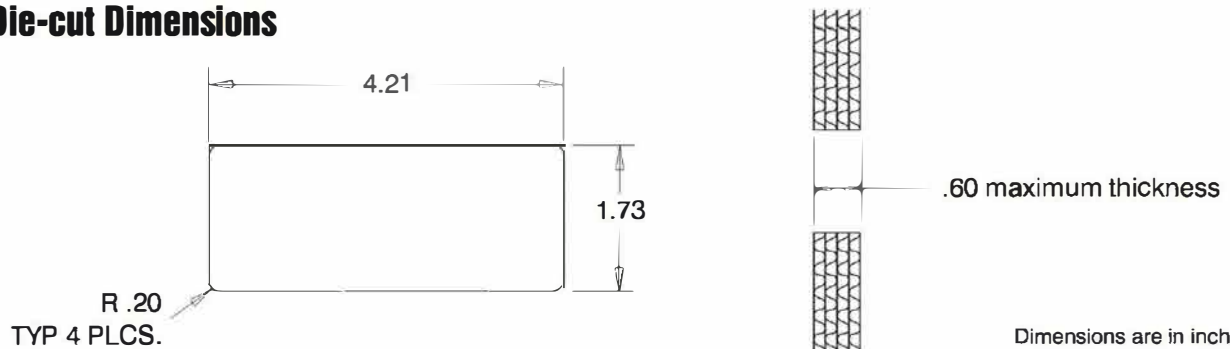

LUMICLIP-PP901WP

Size: 4 3/4 inches x 2 7/16 inches
Material: Polypropylene

Product Dimensions

Part Tolerance = +/- .03 inches (.75 mm)

Dimensions are in inches

Die-cut Dimensions

Packaging Information

Carton Pack: 200
Carton Weight: 15 lbs