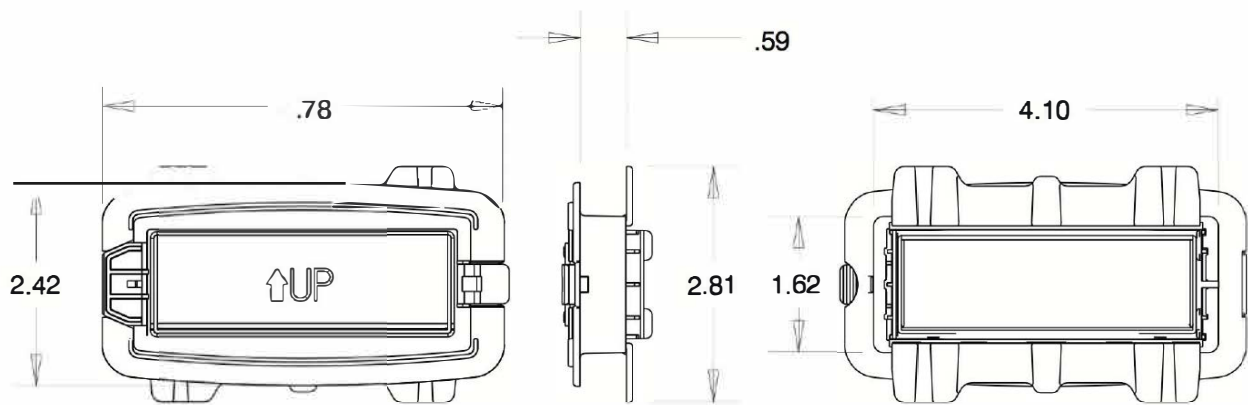

LUMICLIP-PP901WP

Size: 4 3/4 inches x 2 7/16 inches
Material: Polypropylene

Product Dimensions

Part Tolerance = +/- .03 inches (.75 mm)

Dimensions are in inches

Die-cut Dimensions

Packaging Information

Carton Pack: 200
Carton Weight: 15 lbs