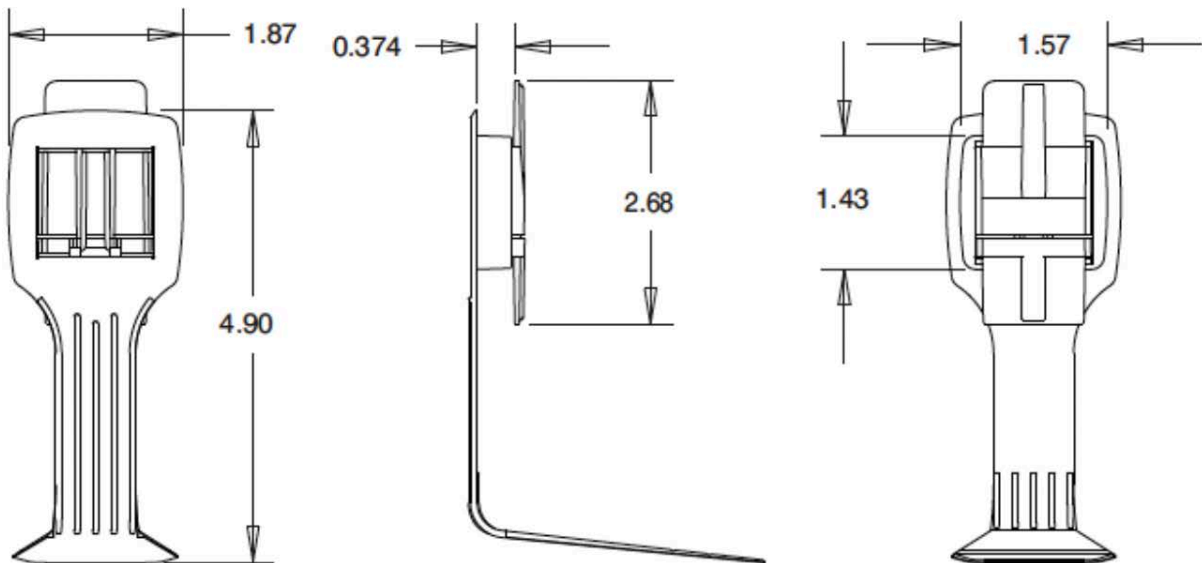

LUMINA PACKAGING

The Future Is Bright With Us

Ph (623) 224-7231

Support@LuminaPackaging.com

WWW.LUMINAPACKAGING.COM

Specifications Sheet

Product Description

Pallet "L" Clip HSC to Wood Pallet

Size: 1.87" x 4.90"

Material: Polypropylene

Part Number# **LUMICLIP-PP400WL**

Product Dimensions

Part Tolerance = +/- .03 inches

Dimensions are in inches

Die-cut Dimensions

Dimensions are in inches

Packaging Information

Carton Pack: 500

Carton Weight: 18 lbs