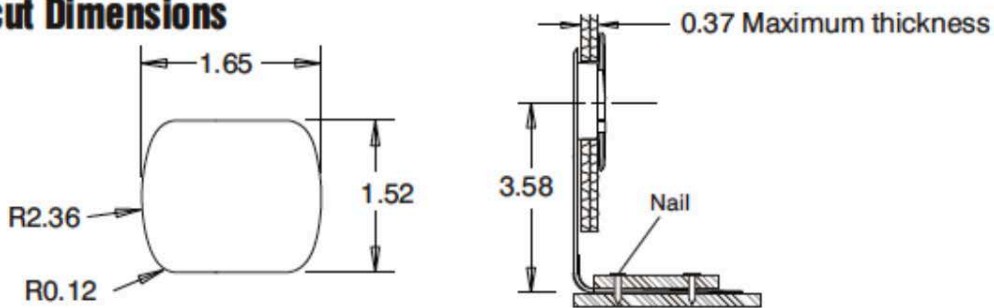

Size: 1.87" x 4.90"

Material: Polypropylene

Part Number# **LUMICLIP-PP400WL**

Product Dimensions

Part Tolerance = +/- .03 inches

Dimensions are in inches

Die-cut Dimensions

Dimensions are in inches