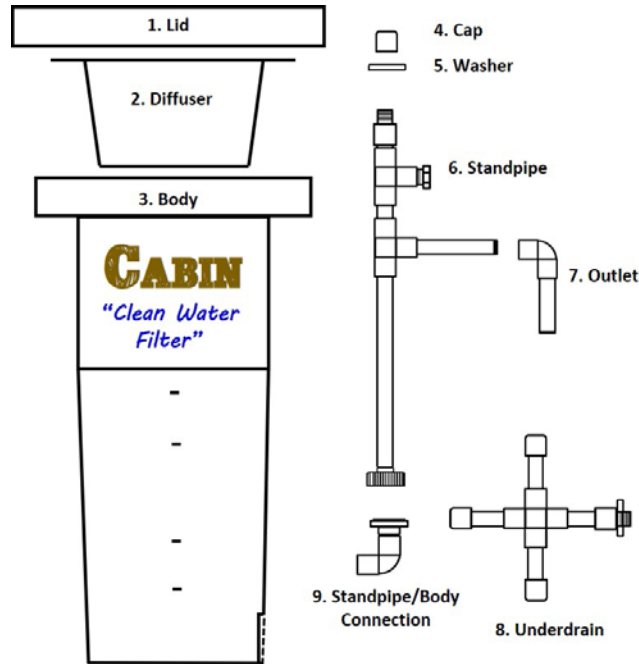

# Basic 'Kit'

## Cabin 'Clean Water Filter' – 4 Media Type