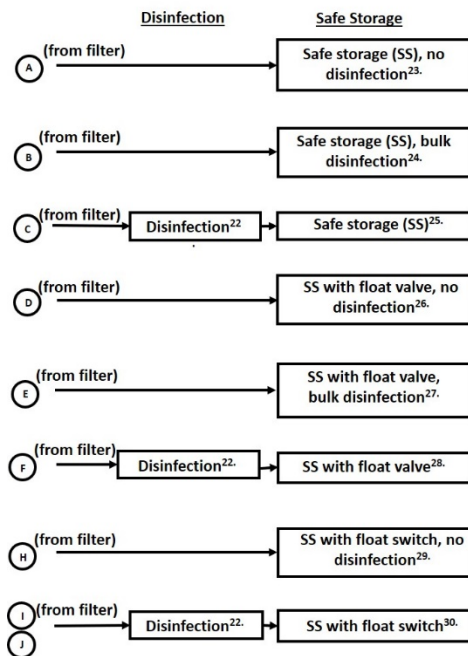

CABIN 'Clean Water Filter'

www.cabincleanwaterfilter.com

manzcabin@shaw.ca

CFW – User flow chart

CFW – User flow chart (cont'd)

Disinfection, Safe Storage, Toxin Removal, TDS Removal, Dispensing, Cleaning and Backwash