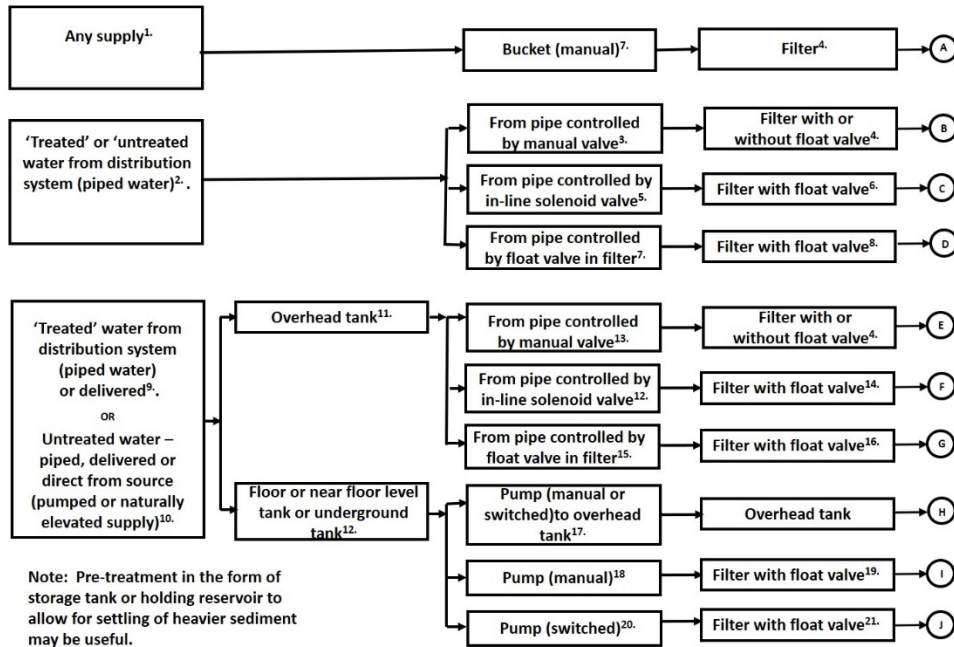

CABIN 'Clean Water Filter'

www.cabincleanwaterfilter.com

manzcabin@shaw.ca

CFW – User flow chart

CFW – User flow chart (cont'd)

Disinfection, Safe Storage, Toxin Removal, TDS Removal, Dispensing, Cleaning and Backwash