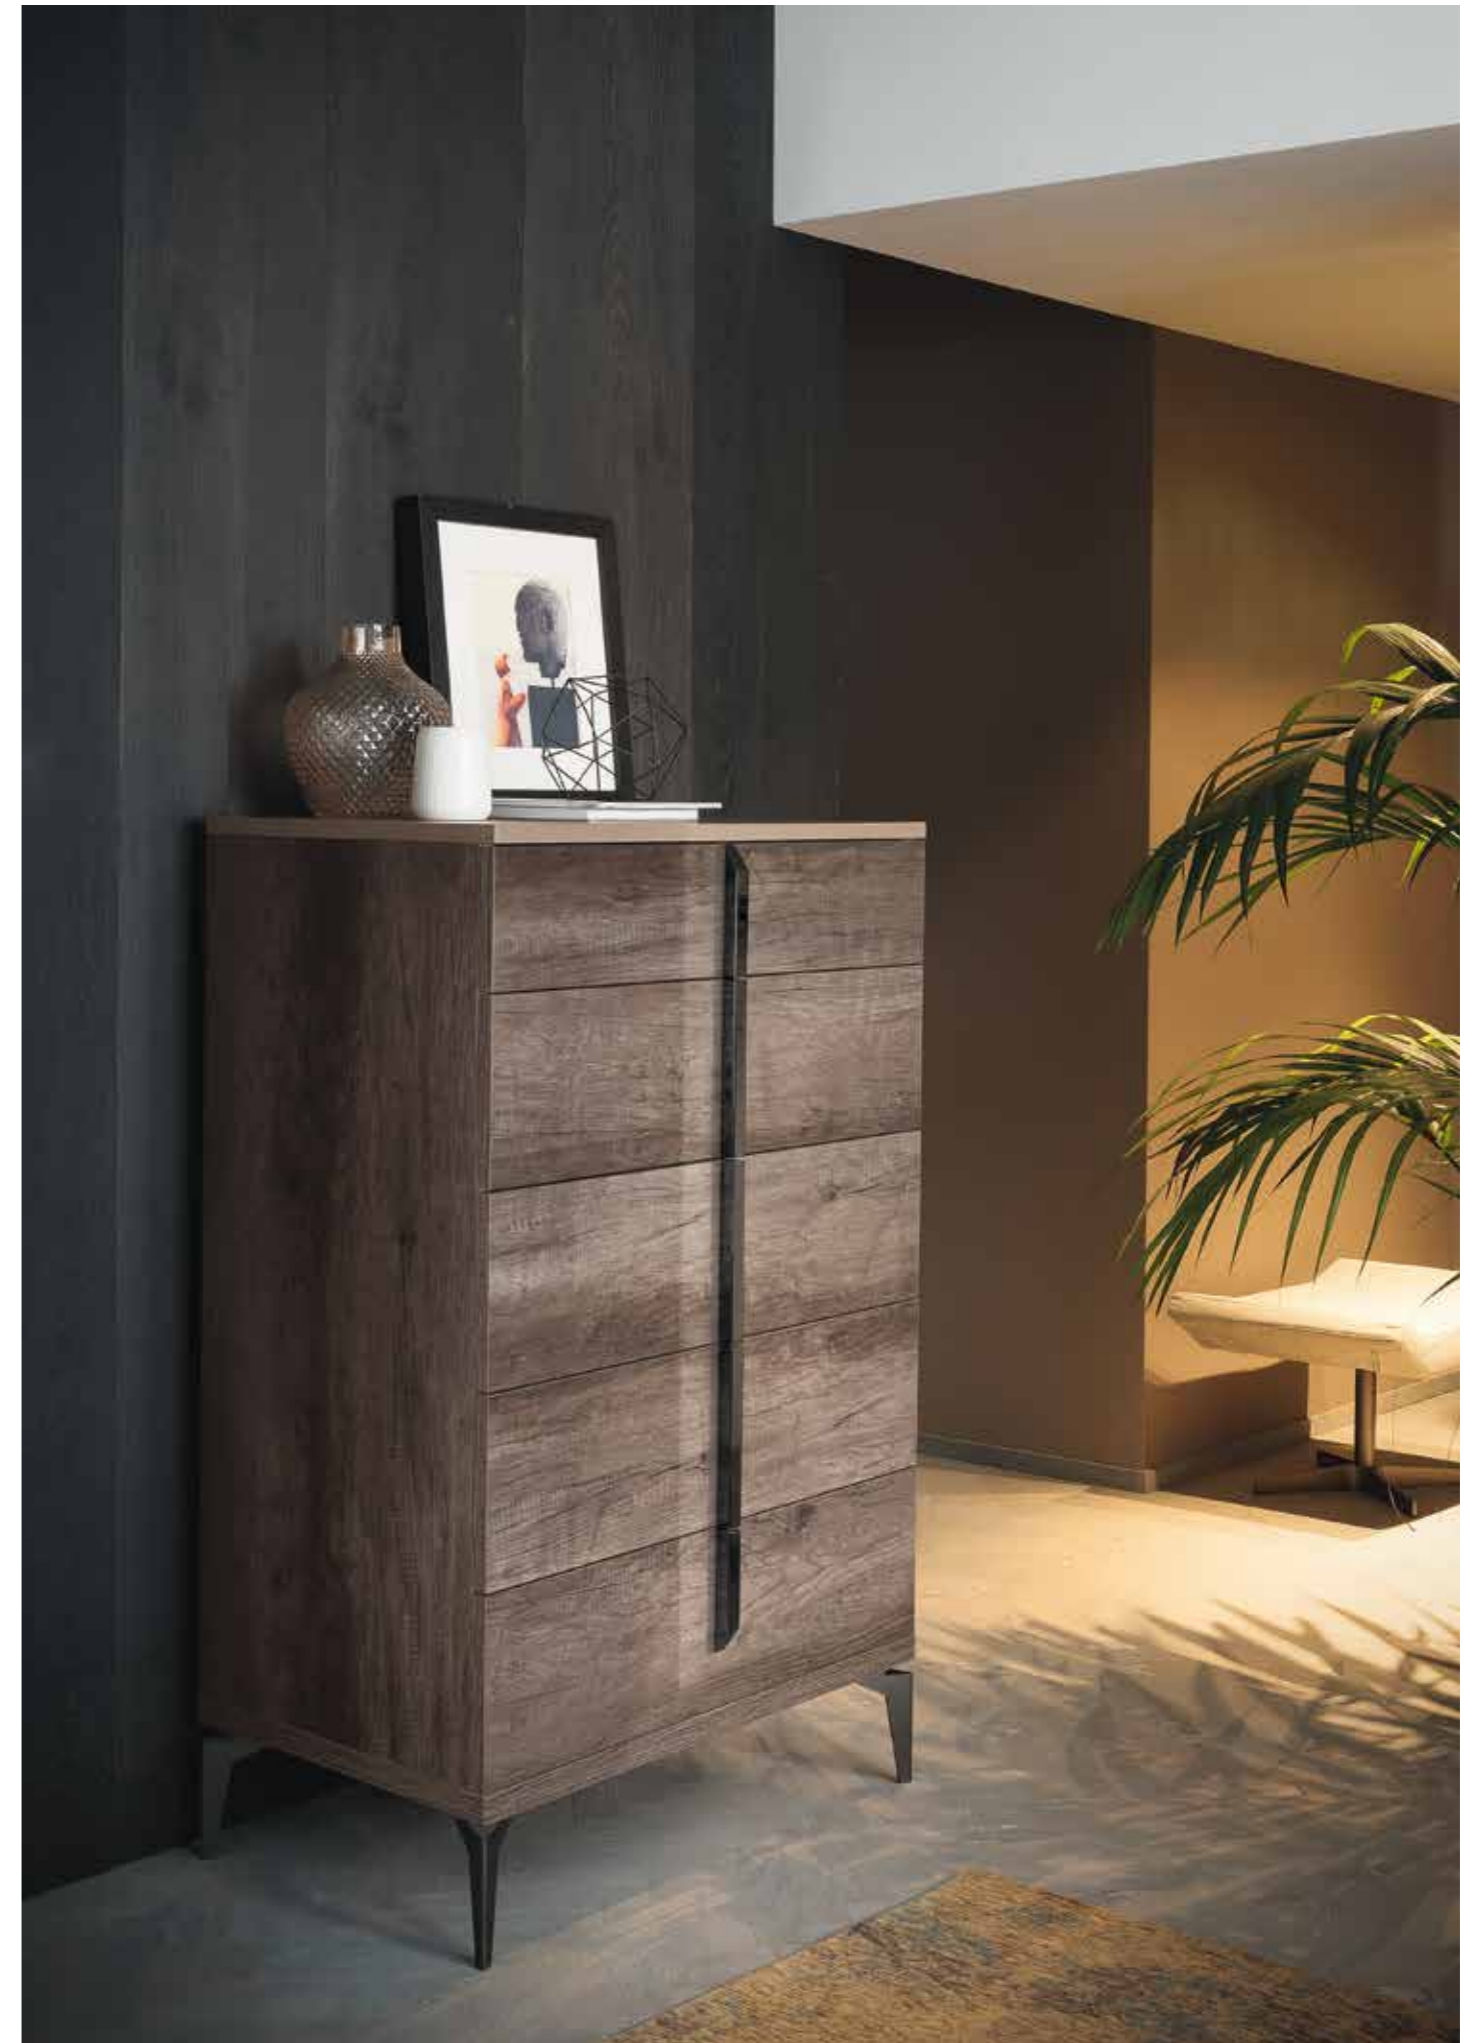

MATERA

Tante funzioni in uno spazio compatto

Multiple functions in a compact space
Multitud de funciones en un espacio compacto
De nombreuses fonctions dans un espace compact
Viele Funktionen auf wenig Raum
Множество функций в компактном пространстве