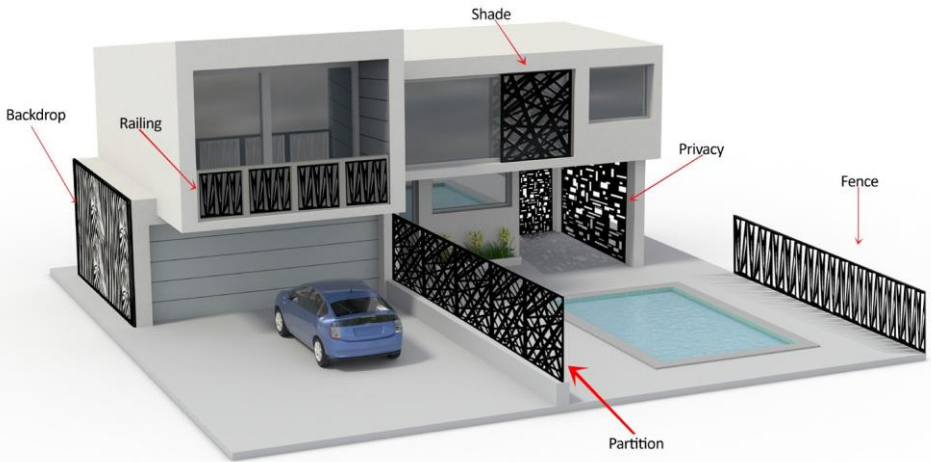

Fire

Birch

Treescape

More design's Available

Round Skewed

Barcode

Jessie Tree

Shard

Nouveaux

Waterstone

Morse

Cubed

Lotus

Trajectory

Topography

Sonic

More design's Available

**INSTALLATIONS:**

- Backdrop
- Fencing
- Partition
- Privacy
- Shading
- Doors
- Railings
- Enclosure

**STANDARD SIZES:**

- 24" x 48"
- 24" x 24"
- 18" x 48"
- 4' x 8' \*
- 5' x 10' \*
- \*custom sizes available