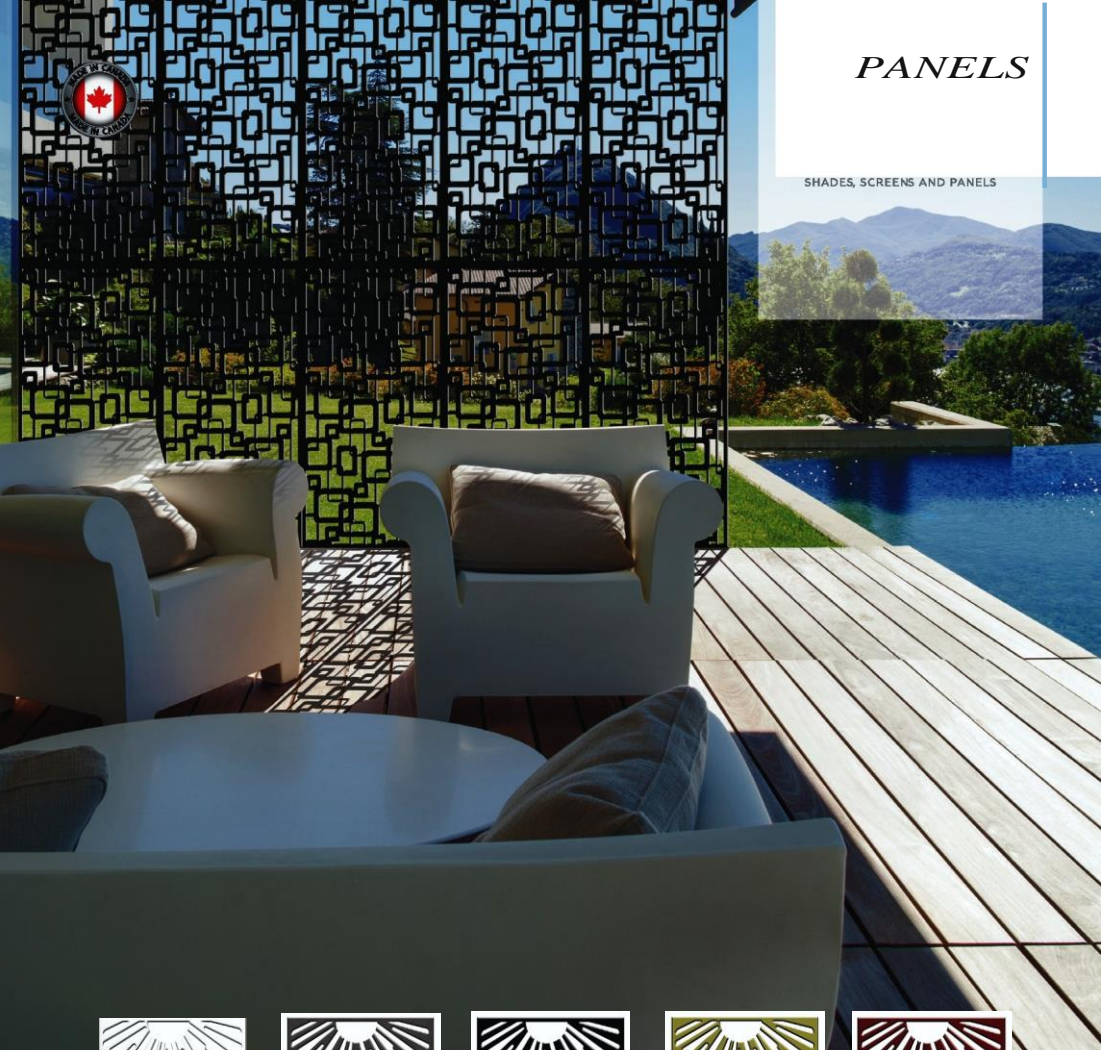

# PANELS

SHADES, SCREENS AND PANELS

Pearl White

Atomic Silver

Matte Black

Pistachio\*

Scarlet

Poplar

Fire

Birch

Treescape

More design's Available

Round Skewed

Barcode

Jessie Tree

Shard