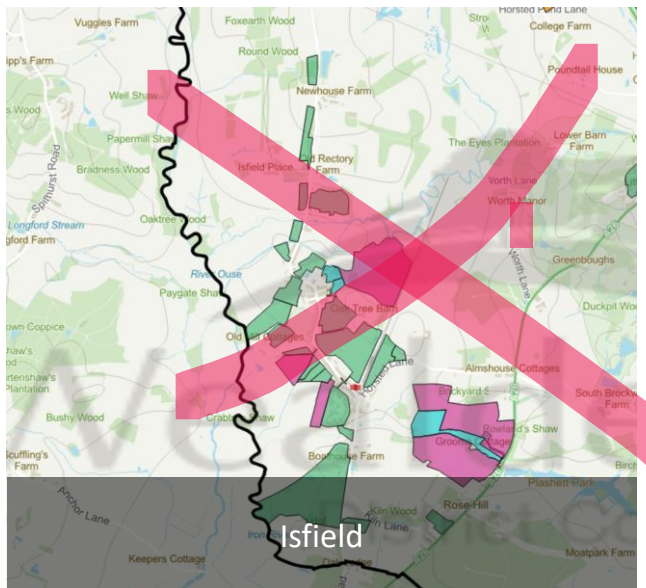

# Wealden New Towns

Is this the Direction of Travel and the base of the Wealden District Council New Local Plan

# Green Space Loss

Having studied the SHELLA map [here](#) and with the emergence of a clear strategy by Wealden District Council the four area's highlighted have been chosen for possible high density housing. Each picture is linked to information that is available, at present the only firm proposal is Arlington although a leaflet was circulated with regard to Isfield. Now discounted as to complicated.

East Hoathly

Maresfield

Isfield

Arlington