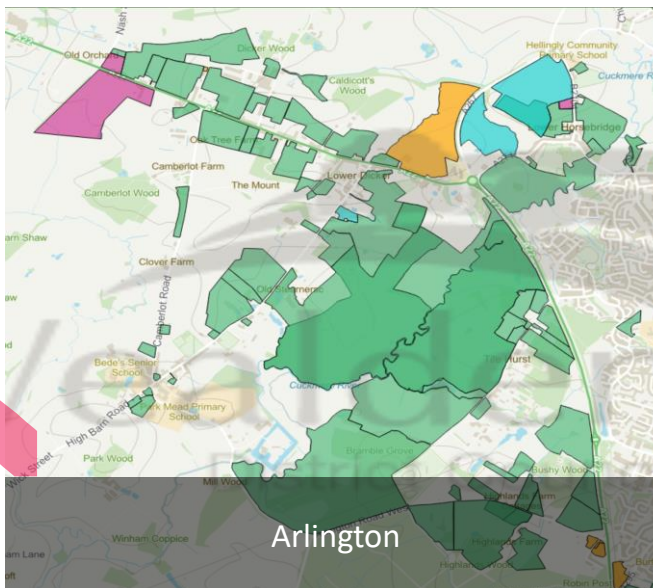

# Wealden New Towns

Is this the Direction of Travel and the base of the Wealden District Council New Local Plan

# Green Space Loss

Having studied the SHELLA map [here](#) and with the emergence of a clear strategy by Wealden District Council the four area's highlighted have been chosen for possible high density housing. Each picture is linked to information that is available, at present the only firm proposal is Arlington although a leaflet was circulated with regard to Isfield. Now discounted as to complicated.

East Hoathly

Maresfield

Isfield

Arlington