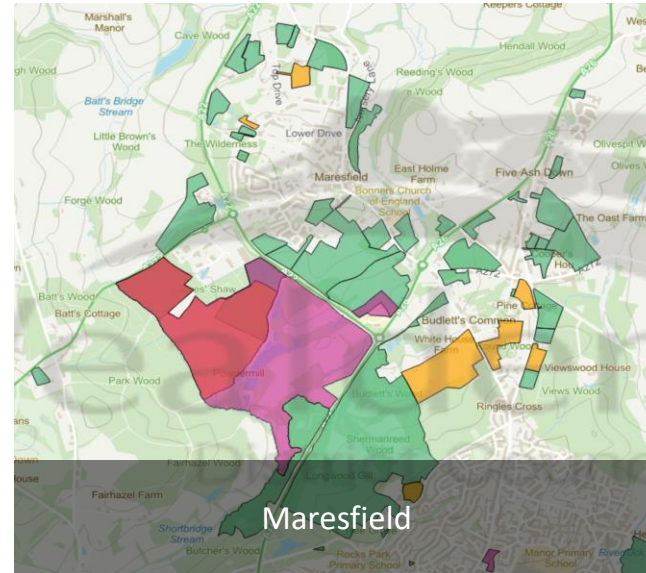

# Wealden New Towns

Is this the Direction of Travel and the base of the Wealden District Council New Local Plan

# Green Space Loss

Having studied the SHELLA map [here](#) and with the emergence of a clear strategy by Wealden District Council the four area's highlighted have been chosen for possible high density housing. Each picture is linked to information that is available, at present the only firm proposal is Arlington although a leaflet was circulated with regard to Isfield. Now discounted as to complicated.

East Hoathly

Maresfield

Isfield

Arlington

# Green Space To Keep

Here are the [Google Earth](#) pictures of the same area's

Each picture is linked to the ward information on [Wealden Green Spaces](#)

[New Towns Councillor Contacts](#)

This list included the 4 ward members and PCS, PCN Chair and Vice-Chair