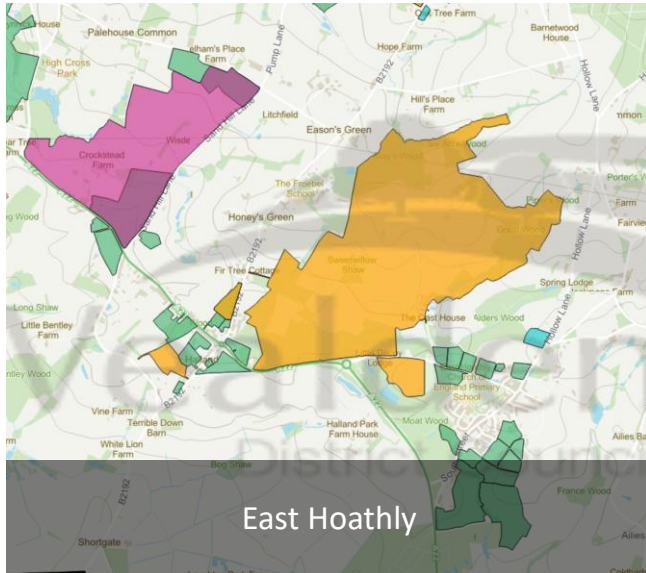

# Wealden New Towns

Is this the Direction of Travel and the base of the Wealden District Council New Local Plan

# Green Space Loss

Having studied the SHELLA map [here](#) and with the emergence of a clear strategy by Wealden District Council the four area's highlighted have been chosen for possible high density housing. Each picture is linked to information that is available, at present the only firm proposal is Arlington although a leaflet was circulated with regard to Isfield. Now discounted as to complicated.

East Hoathly

Maresfield

Isfield

Arlington