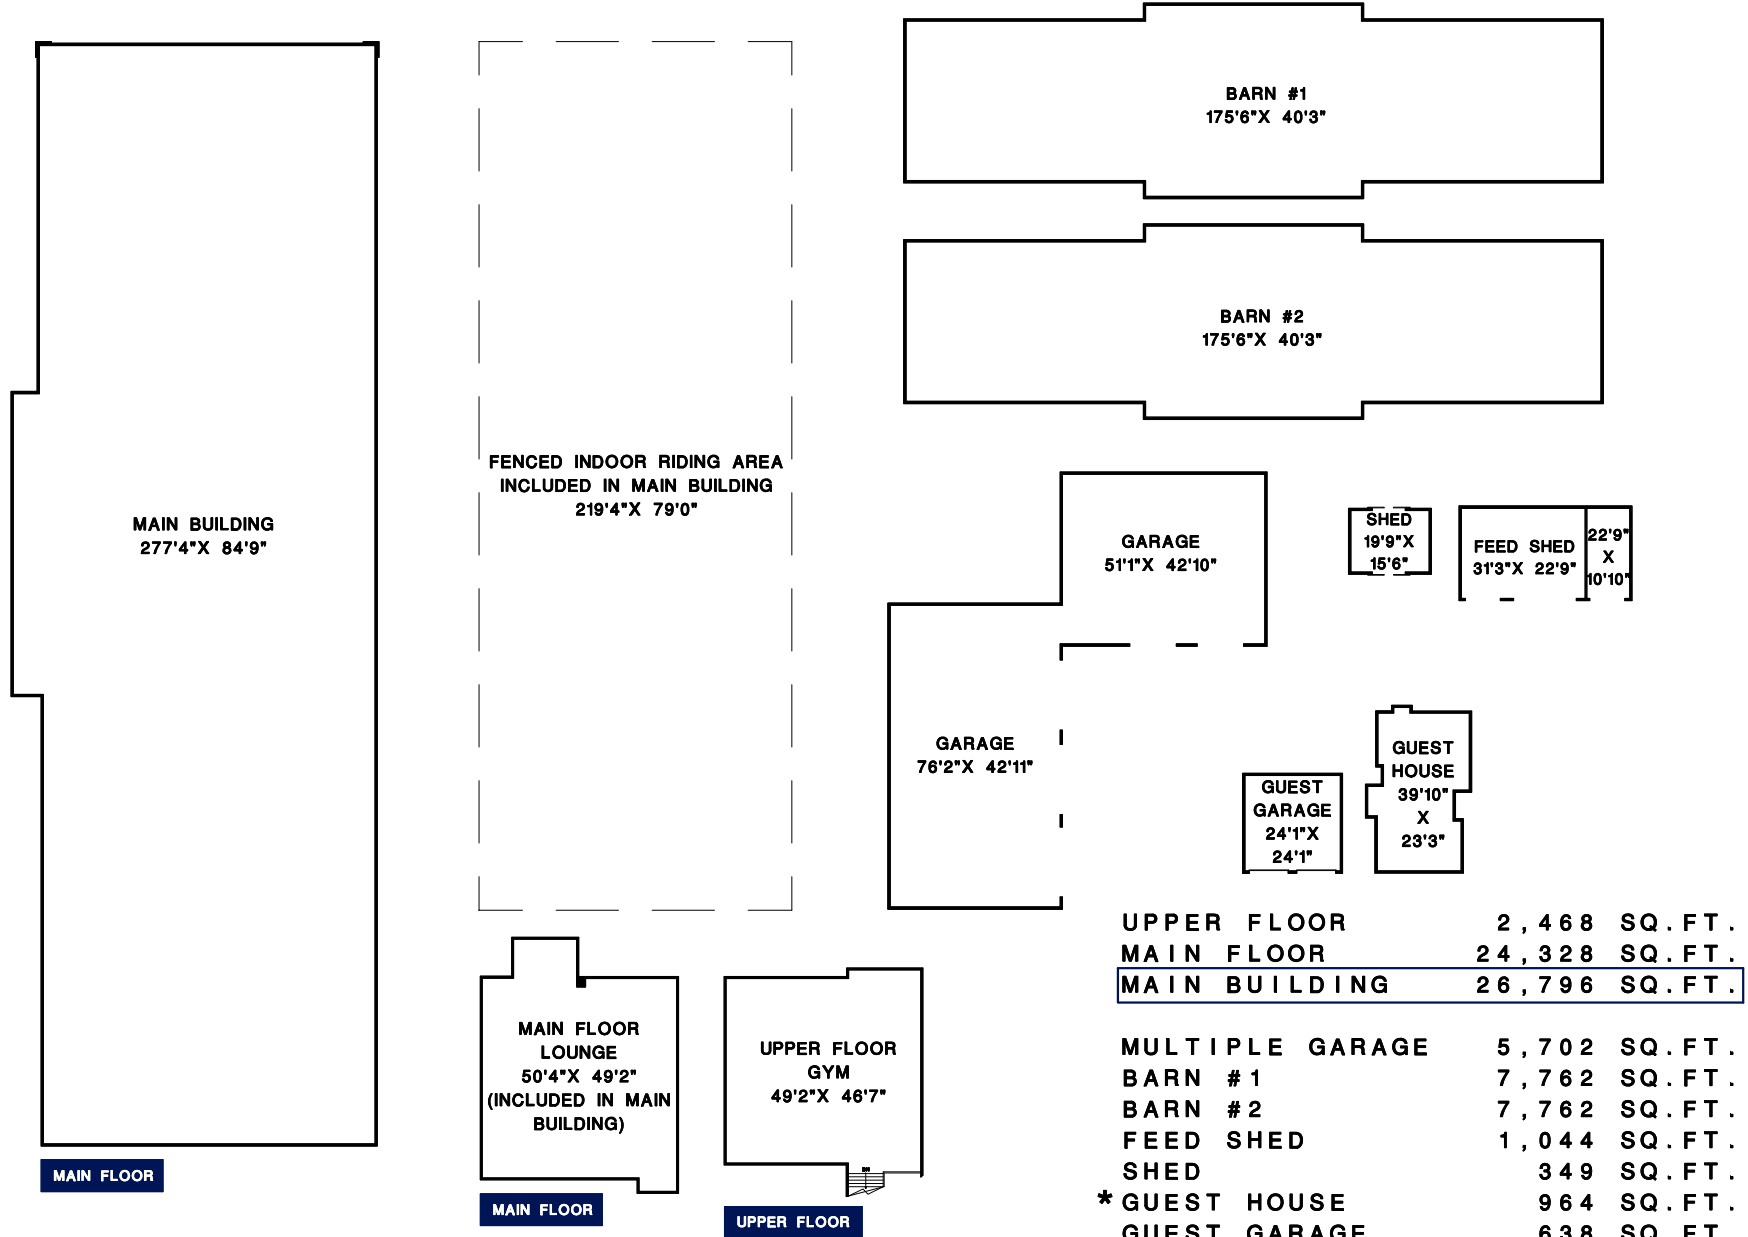

658 200TH STREET,
LANGLEY, B.C.

*Area Calculations for Main Floor Only

DRAWN BY: CN
DATE: MARCH 2020
REVISED:

MEASURE MASTERS
SURREY/WHITE ROCK
(604) 539-0285
surrey@measuremasters.ca