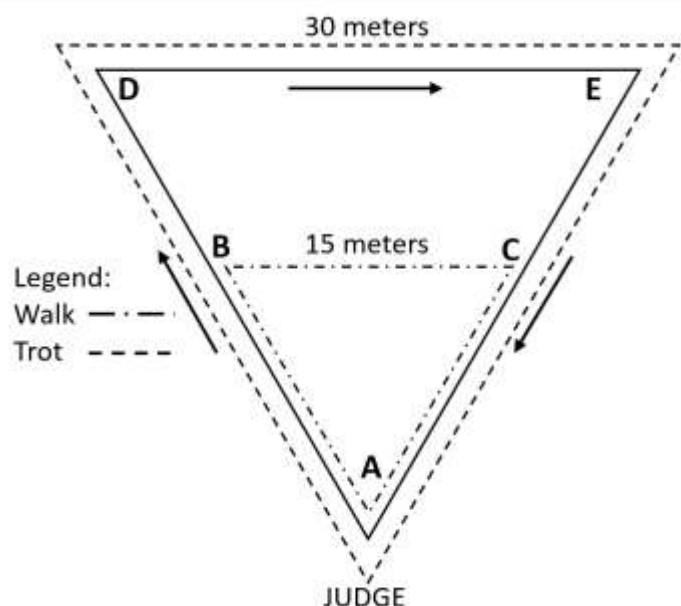

AHACO Championships are determined by highest percentage score and do not show back to the judge in the ring,

The triangle measures approximately 30 meters on each side.

When called by the ringmaster, stand your horse in front of the judge (at A) for conformation judging. Upon direction, follow the procedure as diagrammed below:

- Walk small triangle – ABCA
- Trot large triangle – ADEA
- Stand the horse in front of the judge at A
- Follow any other instructions from the judge
- When dismissed by the judge, leave the judging area

When you walk/trot the horse, position yourself on the outside (left side) of the horse so the judge can optimally see the horse.