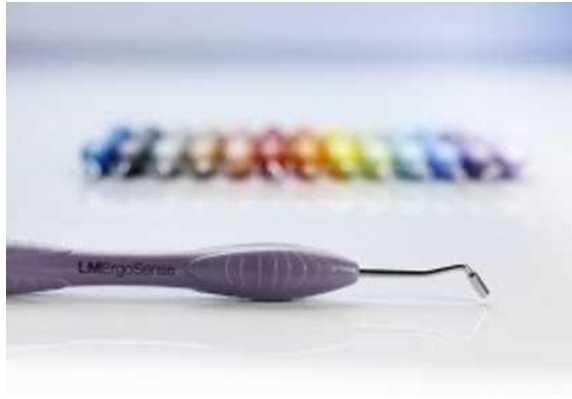

## New Ergo Sense

Online Catalogue: [http://issuu.com/lminstruments/docs/lm\\_catalog](http://issuu.com/lminstruments/docs/lm_catalog)

	<p><b>LM-Endodontics</b> Endodontic instruments. Every endodontic instrument has a high blade angle to allow for preparation of all types of pulp cavities.</p>
	<p><b>LM-Orthodontics</b> Explorer-like end. The explorer-like end of the instrument can be used for both application and removal of ligatures.  Ligatures can be lined up on the lower shank. The forked end is particularly suitable for guiding a ligature ring over e.g. the fourth wing of a bracket.</p>
	<p><b>LM-Periodontics</b> Periodontic instruments. Designed for the removal of moderate to heavy calculus from all supra and subgingival all tooth surfaces.</p>

### **LM-Restoration**

Innovative instruments.

LM instruments for esthetic restorations and designed especially for composite layering.

Each instrument is colour coded and named by its main function to enable easy, efficient and quick restorative treatments.

LM instruments have been developed in cooperation with Style Italiano, a study group of passionate clinicians and researchers specialized in aesthetic restorative dentistry.