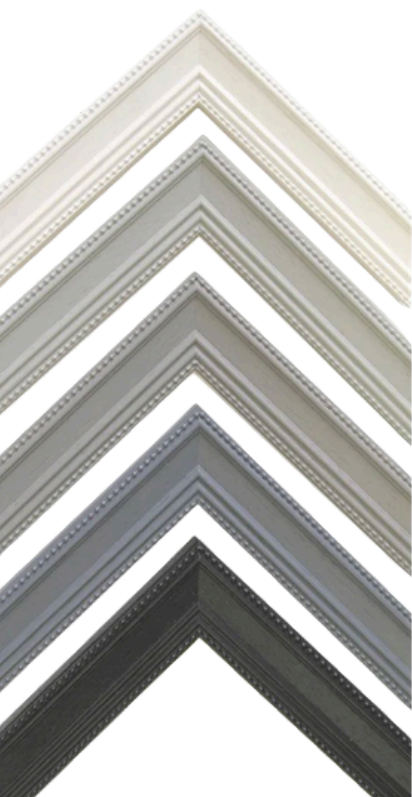

La Collection Neuf

The Premium Nine

Le Louvre \$459.99

9-up Grid

- Nine 4x4 Matted Images

16x16 Matted Frame With Glass

Le Souverain \$559.99

9-up Collage

- Nine 3.5x5.5 Matted Images

16x24 Matted Frame With Glass

A variety of 5 frame colours
to choose from:

- Coastal White
- Coastal Stone
- Coastal Grey
- Coastal Blue
- Coastal Black

Each purchased image includes a watermarked social media digital file in your private online gallery, ready for downloading. These galleries are available for 30 days from delivery; reactivation of an expired gallery incurs a \$25 reactivation fee.