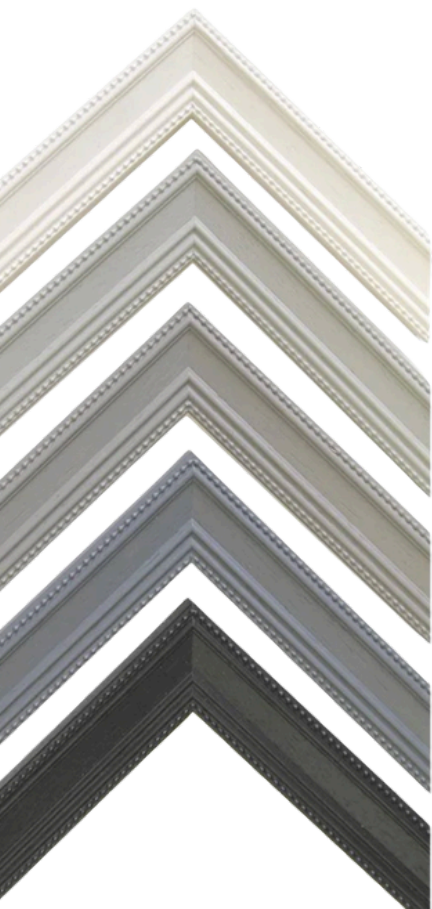

A variety of 5 frame colours
to choose from:

- Coastal White
- Coastal Stone
- Coastal Grey
- Coastal Blue
- Coastal Black