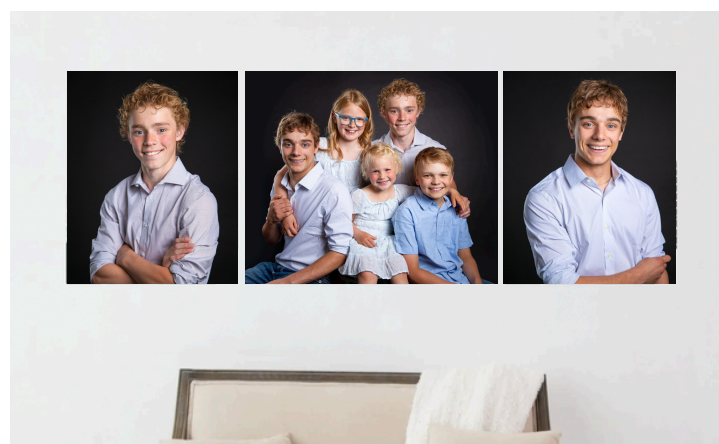

Le Concert

Two 16x20

One 24x20

$1599

58" x 20" (measurements taken 1" apart)