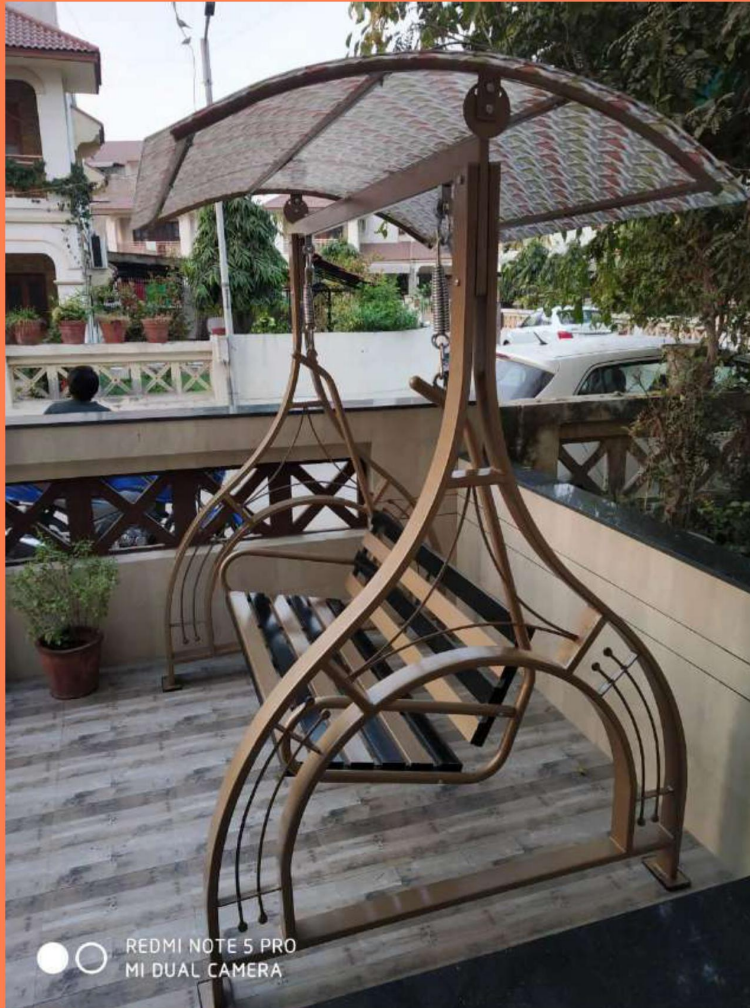

*Capsule Swing With Long Hental Seat 4.5 Feet With Canopy*

*Capsule Swing With Long Hental Seat 4.5 Feet With Canopy*

*Ring Hammock*

*Heavey Hammock*

*Fix Hendel Seat*

*Coral Capal ss Fix Hendal Seat Wooden*

*Upeer Coral Capal ss Fix Hendal Seat*

*Upper Coral ss Reversible Seat*

*Capsule Swing With Long Hendal Seat 4.5 Feet With Canopy*

*Reversible Seat*

*New X Swing Metallic Color*

*Coral Capal Fix Henda Seat*

*pineapple With Reversible Seat U Paya With Sofa*

*Reversible Seat Brown Color*

*Coral Capal MS*

*TOWER*

*pineapple With Reversible Seat*

*Bottle Metalic Color*

*Upper Coral ss Reversible Seat*

*Coral Capal Ms*