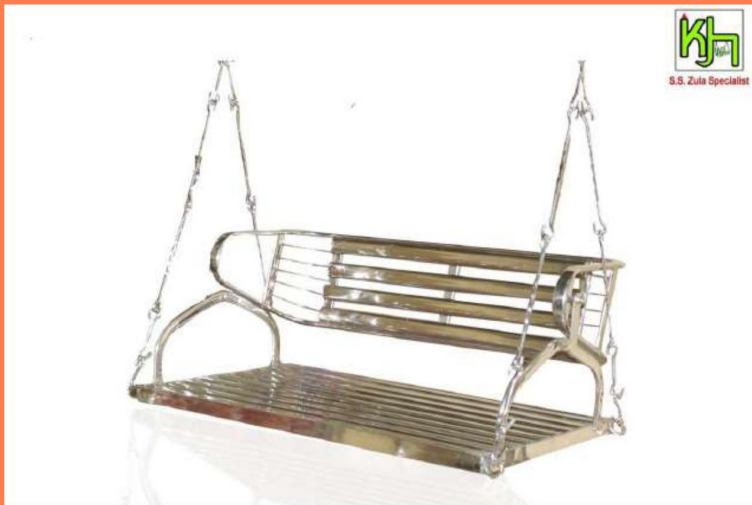

*Upeer Coral Capal ss Fix Hendal Seat*

*Upper Coral ss Reversible Seat*

*Capsule Swing With Long Hendal Seat 4.5 Feet With Canopy*

*Reversible Seat*

*New X Swing Metallic Color*

*Coral Capal Fix Henda Seat*

*pineapple With Reversible Seat U Paya With Sofa*

*Reversible Seat Brown Color*

*Coral Capal MS*

*TOWER*

*pineapple With Reversible Seat*

*Bottle Metalic Color*

*Upper Coral ss Reversible Seat*

*Coral Capal Ms*