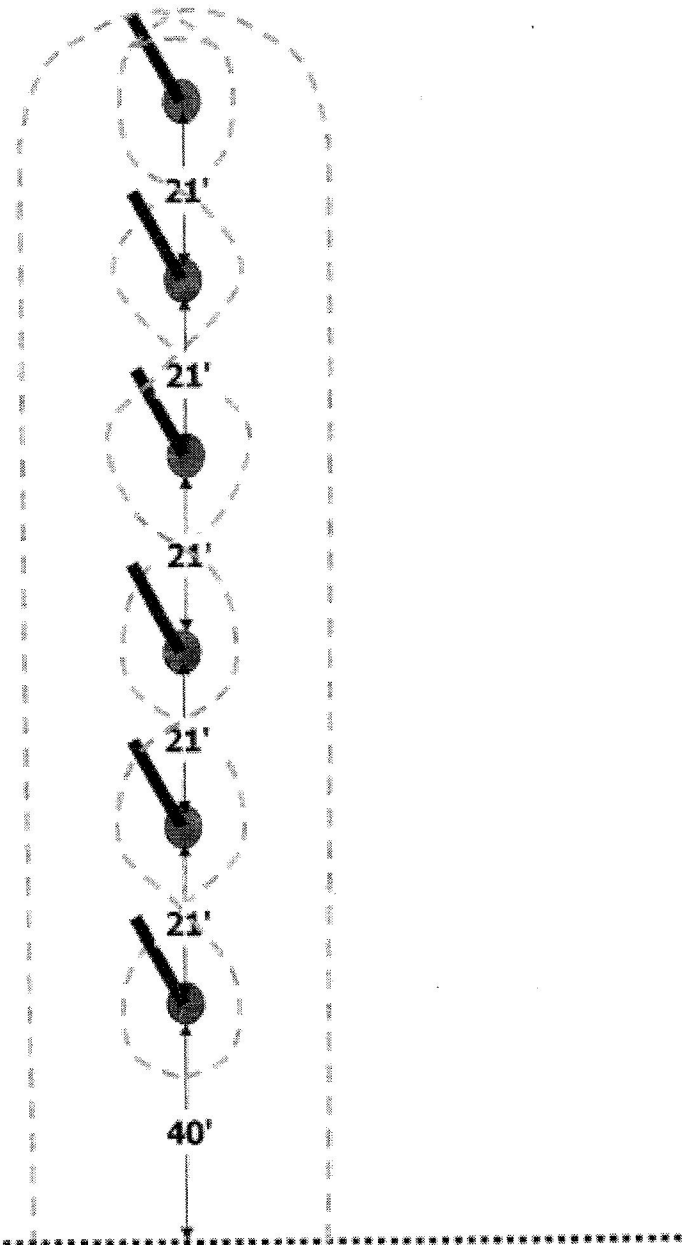

Washington Poles

Timer Line

Left or right hand pattern may be used.

Props: 6 standard poles.