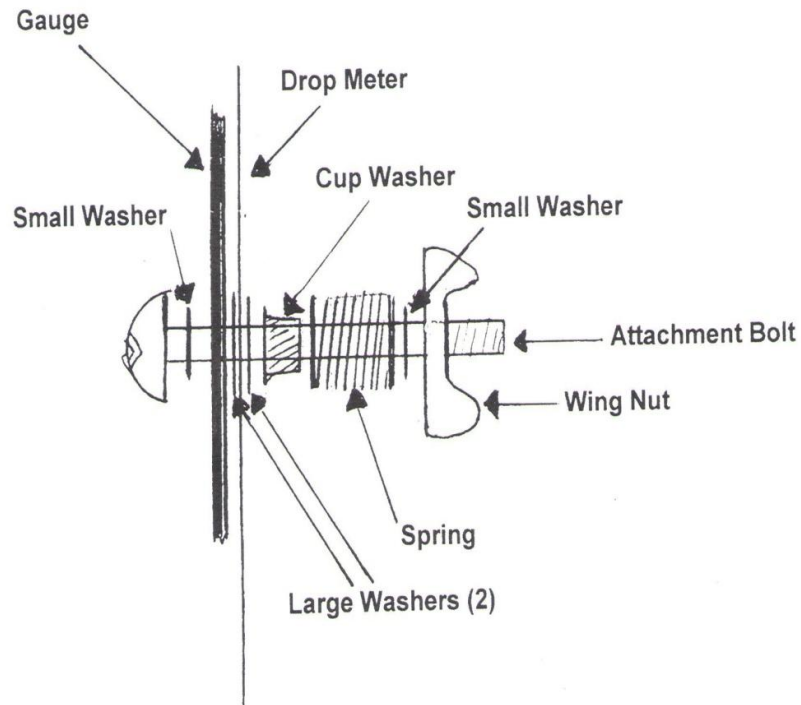

Drop Meter Assembly

Measuring Position for the Shotgun Combo Gauge