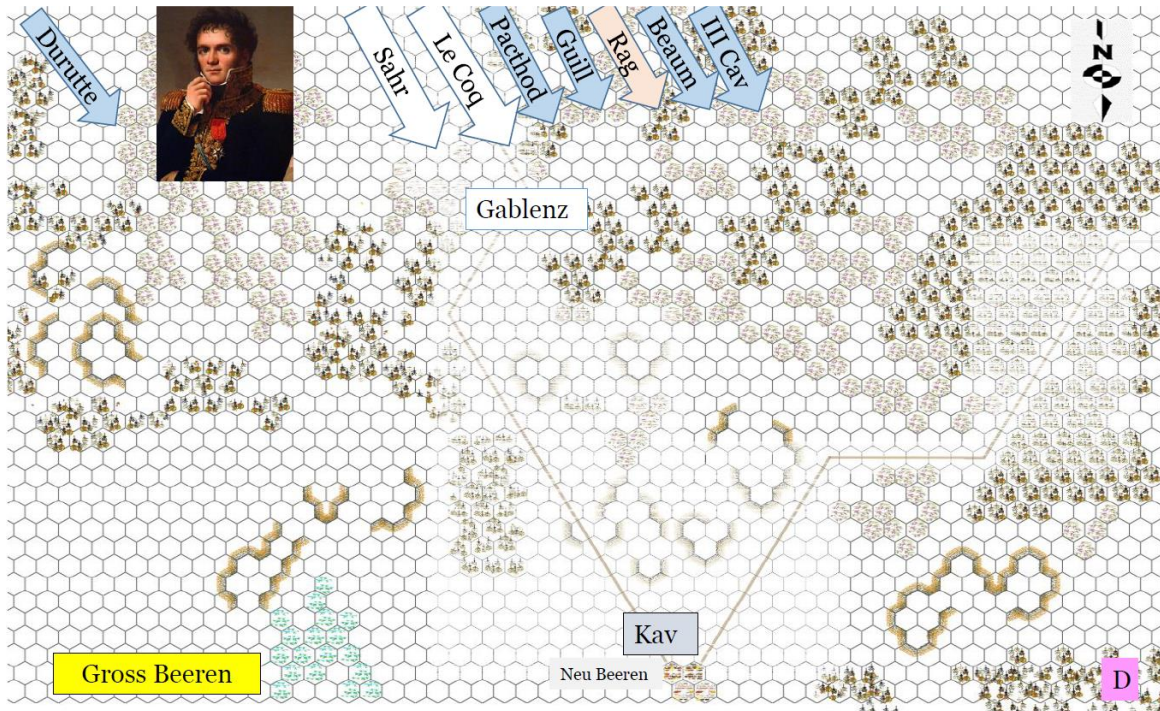

Marshal Enterprises
La Bataille de Berlin 1813

Or

Blankenfelde

32e Division

11:20

Enters at Genshagen

Général de Division Durutte

This division may not be used if
already employed in the Neu
Beeren game

- 1,2,4/35e Légère Regiment
- 1,2,4/36e Légère Regiment
- 1,3,4/131e Ligne Regiment
- 1,2, 3,4/132e Ligne Regiment
- 3,4/133e Ligne Regiment
- 2, 3/Würzburg Batt.

- 12/1 Artillerie a' Pied
- 13/8 Artillerie a Pied

avec 32e
avec 32e