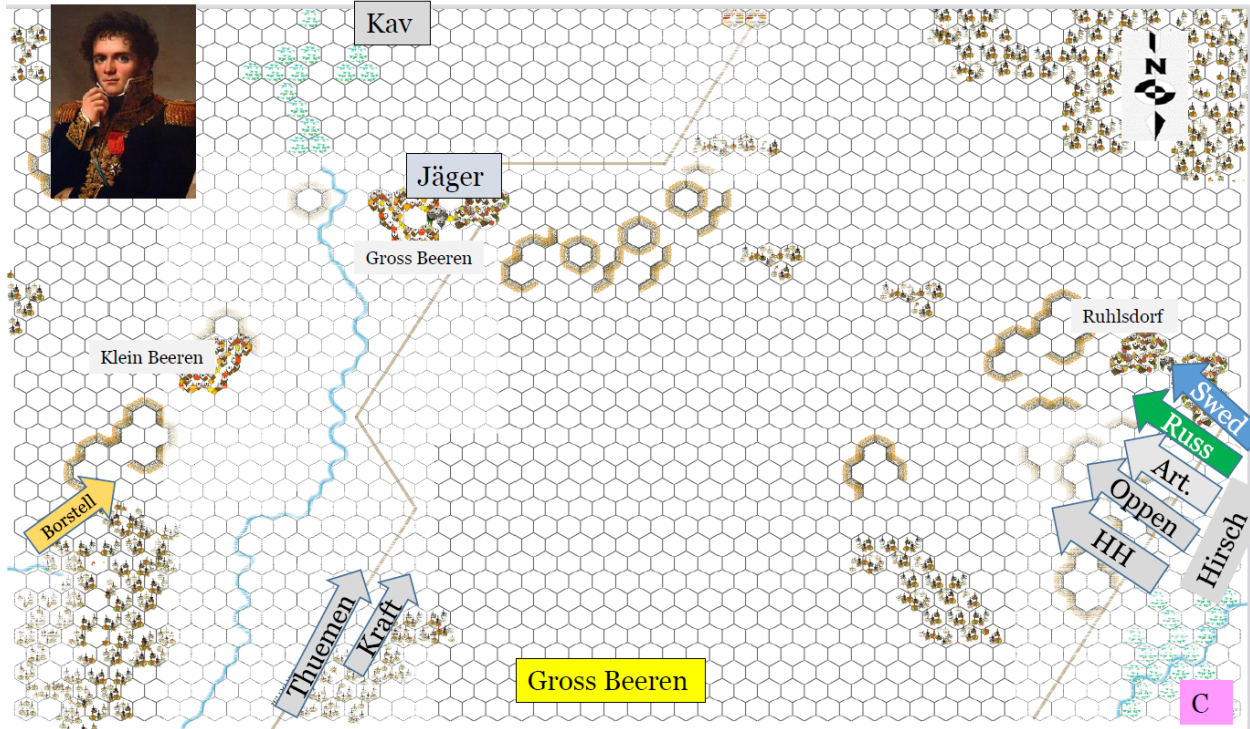

Marshal Enterprises
La Bataille de Berlin 1813

Berlin 1813 Neu Beeren Scenario

Question: A little clarification for the arrival of the Prussian 5th brigade, please. The entry note reads: "Enter east map edge within 8 hexes of Rohrbeck". A further note reads: "*Rohrbeck is not on the Neu Beeren / Gross Beeren map but on the Blankenfelde Map. Use Blankenfelde map to locate the entry point."

Rohrbeck is on my Dennewitz maps, not the Gross Beeren maps.

Since the brigade enters at Gernshagen/Grenshagen/Genshagen in the Blankenfelde scenario, I'm thinking the note for this scenario should reference that village and not Rohrbeck. Correct?

Answer:

The reference to Rohrbeck in the Neu Beeren Scenario or Genshagen was a cut / paste error. The correct spelling of the village is Gensdorf although we had old maps with other spellings.

For Neu Beeren, the Scenario should read:

Marshal Enterprises
 La Bataille de Berlin 1813

Borstell may be used in the Neu Beeren or Blankenfelde, but not both. If you are playing campaign (Blankenfelde and then Neu Beeren) this option allows the Prussian player to commit this Brigade in either scenario.