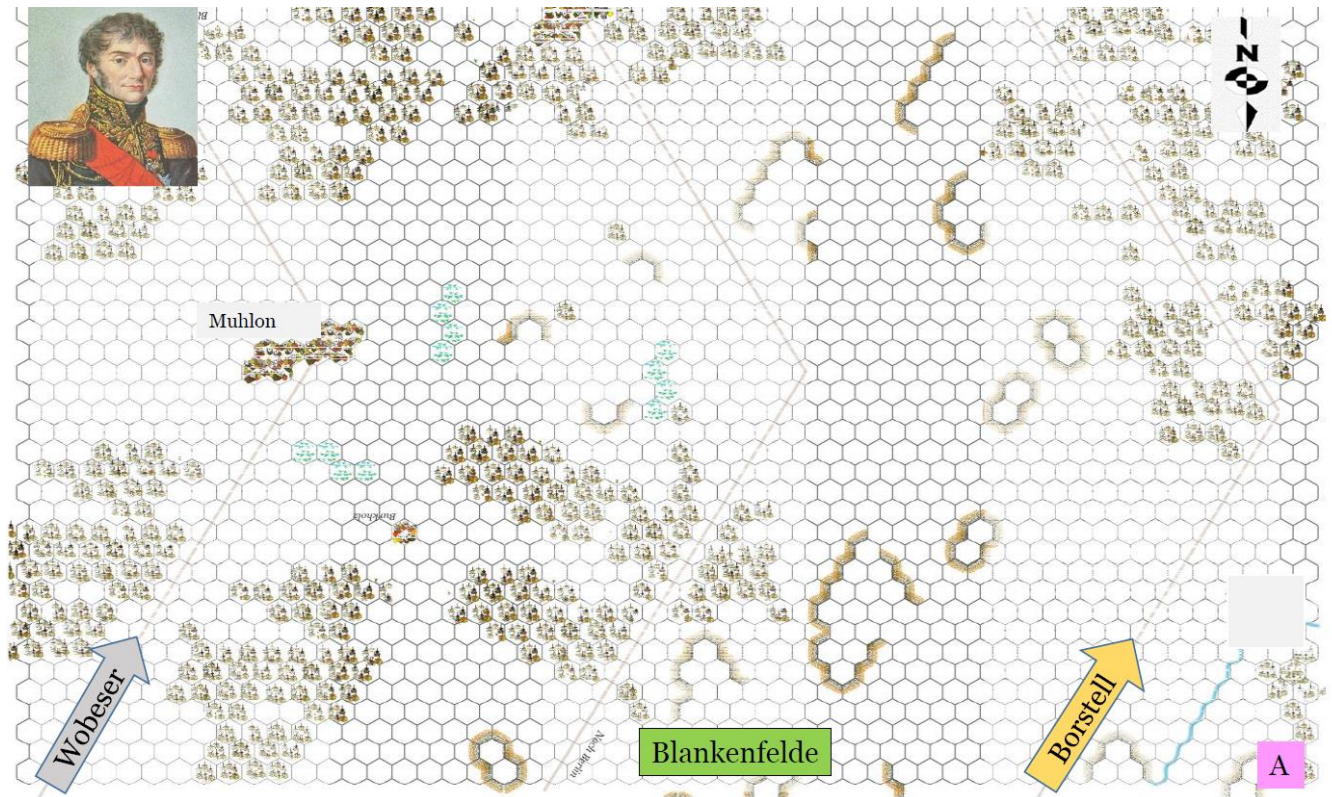

Marshal Enterprises
La Bataille de Berlin 1813

Berlin 1813 Neu Beeren Scenario

Question: A little clarification for the arrival of the Prussian 5th brigade, please. The entry note reads: "Enter east map edge within 8 hexes of Rohrbeck". A further note reads: "*Rohrbeck is not on the Neu Beeren / Gross Beeren map but on the Blankenfelde Map. Use Blankenfelde map to locate the entry point."

Marshal Enterprises
 La Bataille de Berlin 1813

Borstell may be used in the Neu Beeren or Blankenfelde, but not both. If you are playing campaign (Blankenfelde and then Neu Beeren) this option allows the Prussian player to commit this Brigade in either scenario.

Or for Balkenfelde

5. Brigade -GM von Borstell

12:20

Enter on road Map A. Cannot be used if already used for Neu Beeren

- 1. Pommersches Infanterie Reg. IV/ Pomm. Grenadiers
- 2. Reserve Infanterie Regiment
- 2. Kurmärk Landwehr Infanterie Regiment
- 5. Pommersches Husaren
- West Preussisches Uhlän Regiment

Marshal Enterprises
 La Bataille de Berlin 1813

Please note the Durutte's Division has a similar option. Neu Beeren

32e Division

11:20

Enters at southeast corner of the
 Map D

Général de Division Durutte

1,2,4/35e Légère Regiment