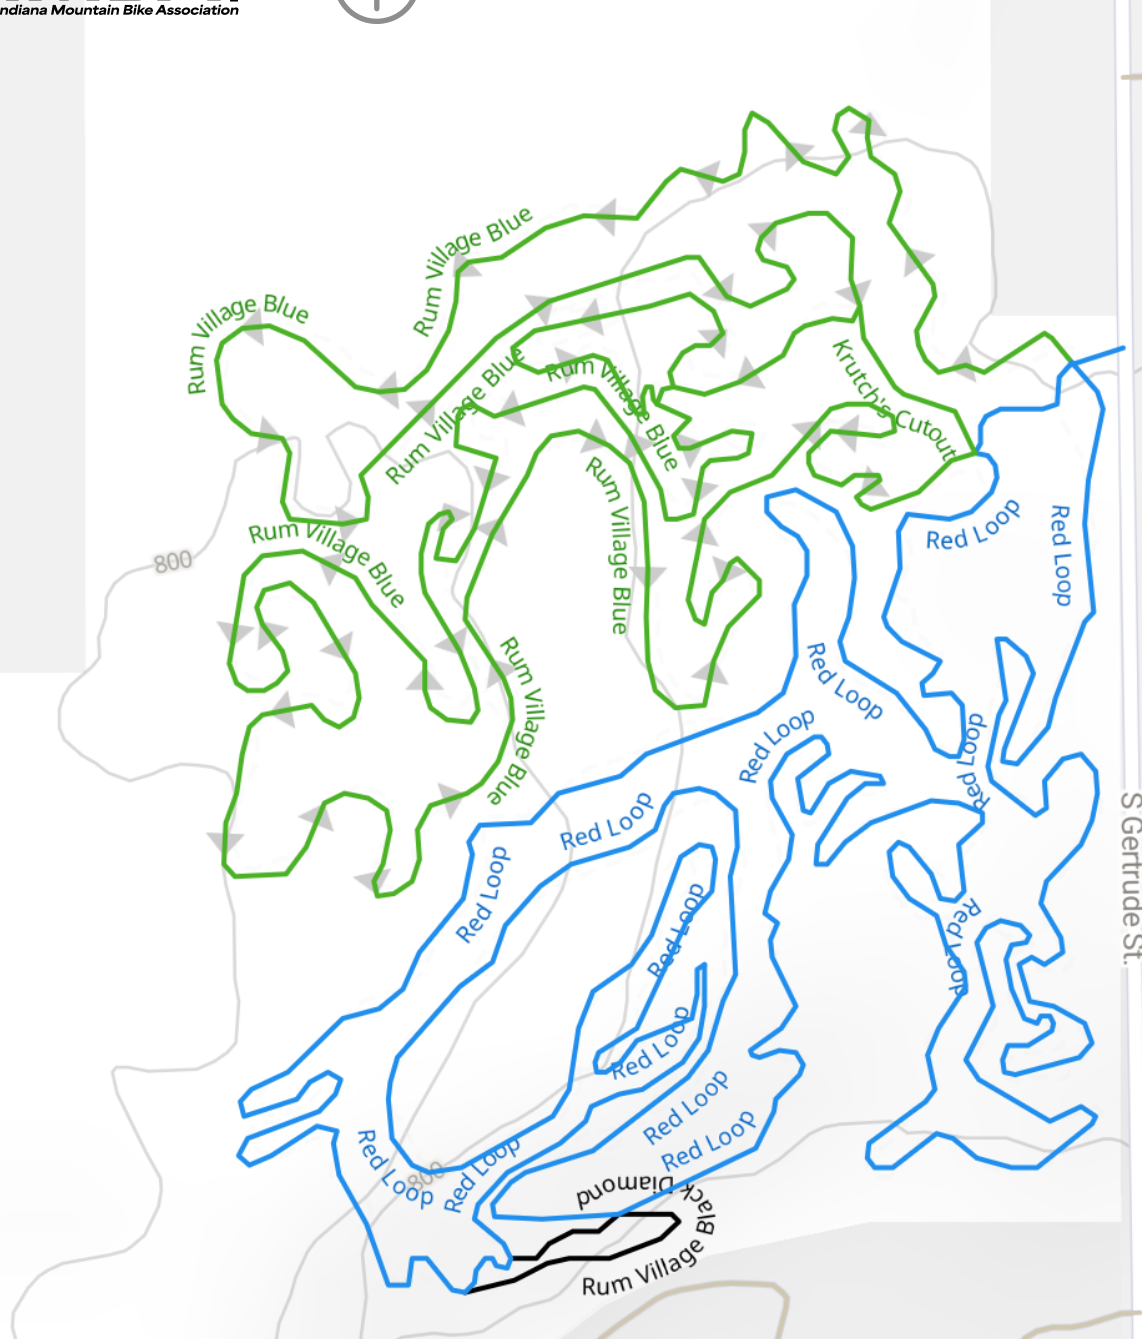

S Carlisle St.

- Red Loop
- Rum Village Black Diamond
- Rum Village Blue

Map navigation controls: +, -, and arrow icons.

Rum Village