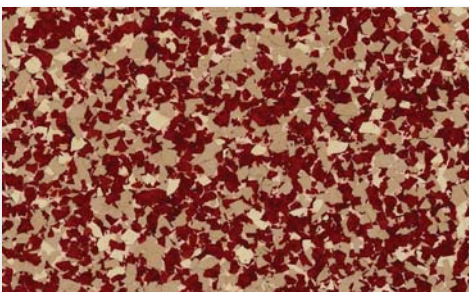

SunChip Multi-Color Chips

SUNDEK offers 12 different multi-colored vinyl acrylic paint chips embedded in SunOne Polyaspartic and SunEpoxy floor coating systems. Standard chip size is 1/4", but can also be ordered in 1/8, 5/8 and 1 inch. You may choose from a variety of colors and chip sizes to get the look that you desire. Larger chips create the look of terrazzo or granite, while smaller chips give a hard surface carpet appearance. SunChip offers proven durability and longevity for many applications.

■ **Maxine's Blend**

■ **Café Mocha**

■ **Portabello**

■ **Rare Earth**

■ **Desert Butte**

■ **Dolphin**

■ **Santana**

■ **White Granite**

■ **Saddle Tan**

■ **Fire Brick**

■ **Independence Blue**

■ **Marble**

* Colors shown are approximate. Please refer to samples for actual color.