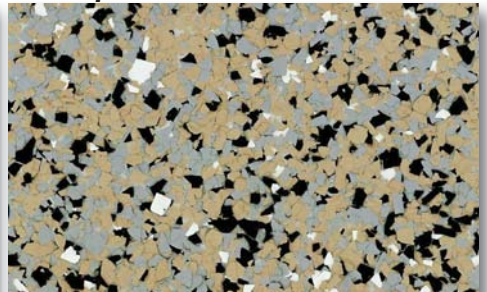

SunChip Multi-Color Chips

SUNDEK offers 12 different multi-colored vinyl acrylic paint chips embedded in SunOne Polyaspartic and SunEpoxy floor coating systems. Standard chip size is 1/4", but can also be ordered in 1/8, 5/8 and 1 inch. You may choose from a variety of colors and chip sizes to get the look that you desire. Larger chips create the look of terrazzo or granite, while smaller chips give a hard surface carpet appearance. SunChip offers proven durability and longevity for many applications.

■ **Maxine's Blend**

■ **Café Mocha**

■ **Portabello**

■ **Rare Earth**

■ **Desert Butte**

■ **Dolphin**

■ **Santana**

■ **White Granite**

■ **Saddle Tan**

■ **Fire Brick**

■ **Independence Blue**

■ **Marble**

* Colors shown are approximate. Please refer to samples for actual color.