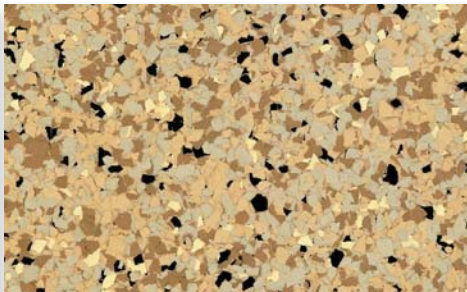

SunChip Multi-Color Chips

SUNDEK offers 12 different multi-colored vinyl acrylic paint chips embedded in SunOne Polyaspartic and SunEpoxy floor coating systems. Standard chip size is 1/4", but can also be ordered in 1/8, 5/8 and 1 inch. You may choose from a variety of colors and chip sizes to get the look that you desire. Larger chips create the look of terrazzo or granite, while smaller chips give a hard surface carpet appearance. SunChip offers proven durability and longevity for many applications.

■ **Maxine's Blend**

■ **Café Mocha**

■ **Portabello**

■ **Rare Earth**

■ **Desert Butte**

■ **Dolphin**

■ **Santana**

■ **White Granite**

■ **Saddle Tan**

■ **Fire Brick**

■ **Independence Blue**

■ **Marble**

* Colors shown are approximate. Please refer to samples for actual color.