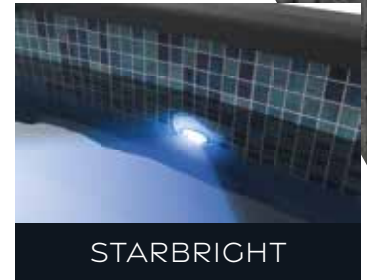

STARGLOW

STARBRIGHT

Round Pool Features

- Outstanding 8 layer Pool Wall Protection
- Graduated Rails
- Stable & High Wall Rails
- Integrated Tubing & Wire Management
- Adjustable Ledge Covers
- Snap In Uprights

Oval Pool Features

- Includes All Round Pool Features
- 12 Gauge Thick Buttress Free Upright
- Less Hardware with Geomet Finish
- Galvanized Steel Pressure Plates & Tie Straps

Specifications

Height - 52" Steel
Ledges - 6.5"
Uprights - 6"

POOL DIMENSIONS

ROUND

12', 15', 18', 21', 24', 27', 30', 33'

OVAL

12' x 15', 12' x 18', 12' x 21', 12' x 24'
15' x 21', 15' x 24', 15' x 30'
18' x 33', 18' x 39'

Solstice™
BY CARVIN®