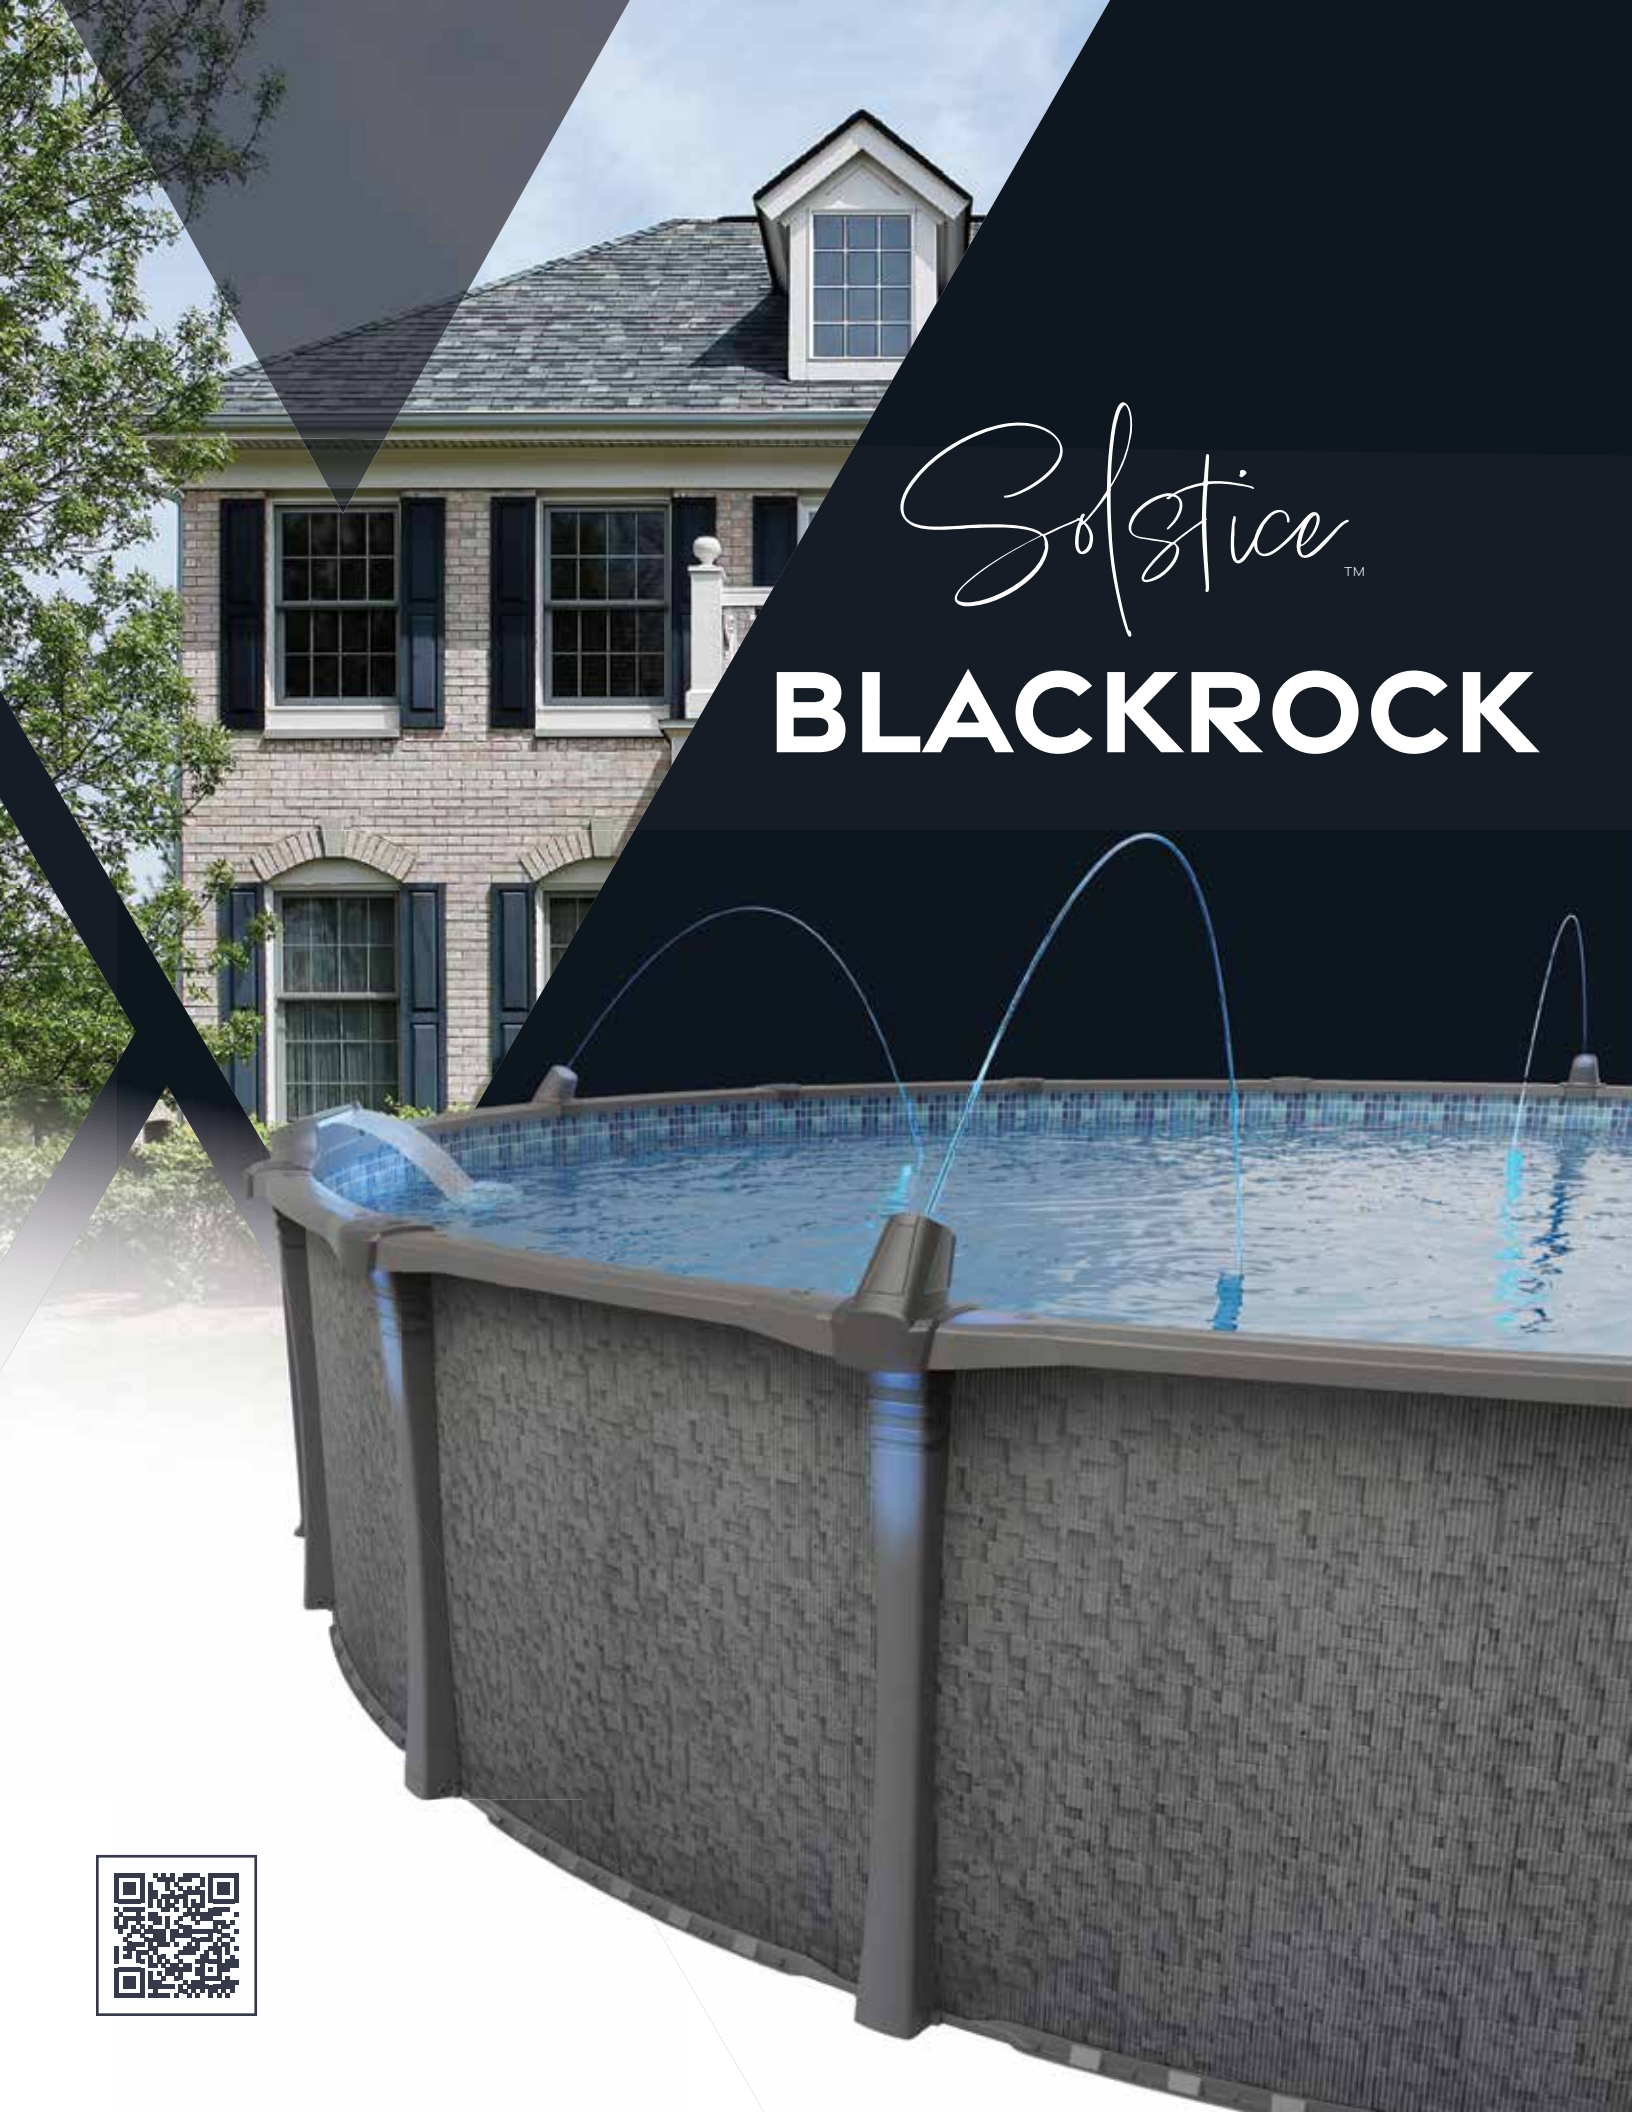

*Solstice*™

**BLACKROCK**

# BLACKROCK

## GOLD SERIES

The fascinating stone patterns unique to the **BLACK ROCK** model help add texture to your landscaping. This wall design is a great addition to add a touch of modern to your outdoor installations.