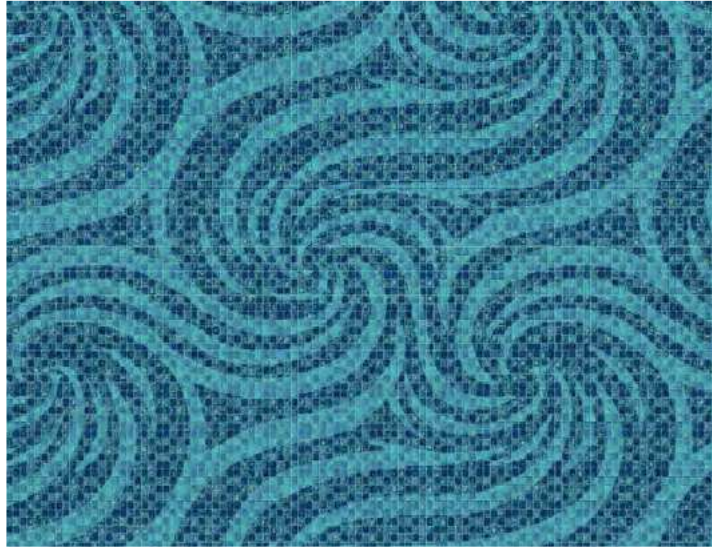

AZURA

BOUTIQUE COLLECTION
LOOP-LOC® EXCLUSIVE LUXURY LINER

This majestic azure palette emulates this sense of wonder, with a resulting presence of mesmerizing depth and beauty. The blue and teal colors represent the pure reflection of great wonder found in a cloudless sky.

Light Teal Base / Available in 20 & 28 mil.
Azura Textured Step/Bench Available