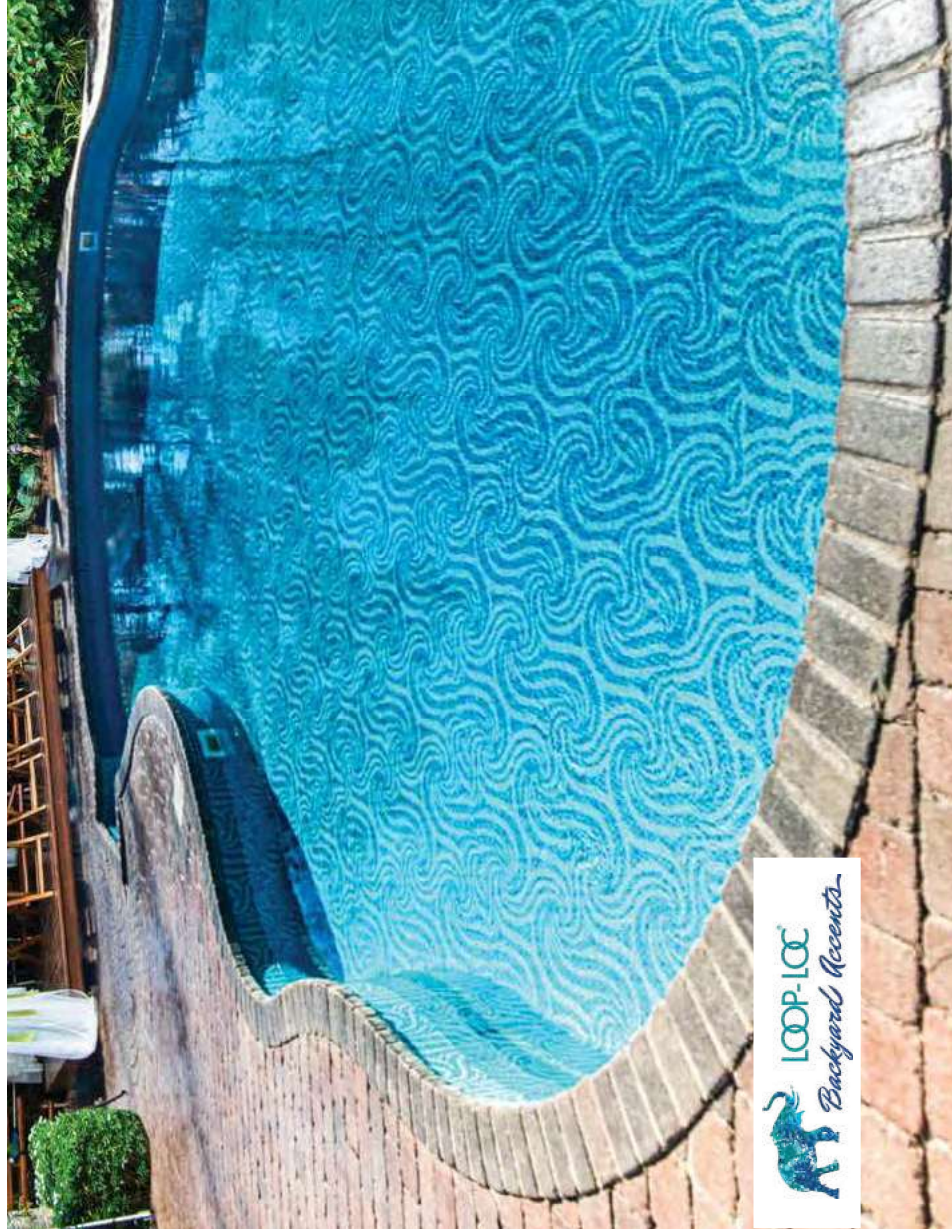

AZURA

BOUTIQUE COLLECTION
LOOP-LOC® EXCLUSIVE LUXURY LINER

This majestic azure palette emulates this sense of wonder, with a resulting presence of mesmerizing depth and beauty. The blue and teal colors represent the pure reflection of great wonder found in a cloudless sky.

Light Teal Base / Available in 20 & 28 mil.
Azura Textured Step/Bench Available