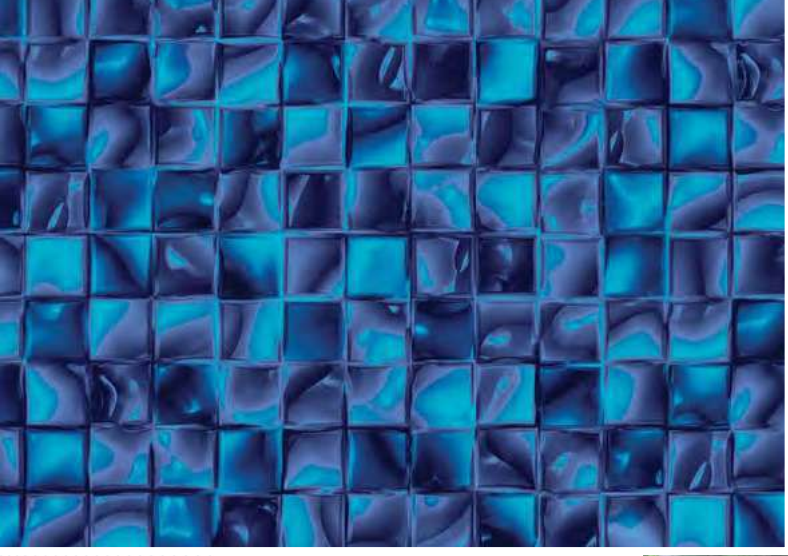

CARIBBEAN TEAL

CHERISHED LOOP-LOC® FAVORITES

Immerse yourself in the signature color of peaceful and serene seas. Give a teal Caribbean feel to any pool. Squares are 2" x 2".

Electric Teal Base / Available in 20 & 28 mil.

Caribbean Teal Textured Step/Bench Available