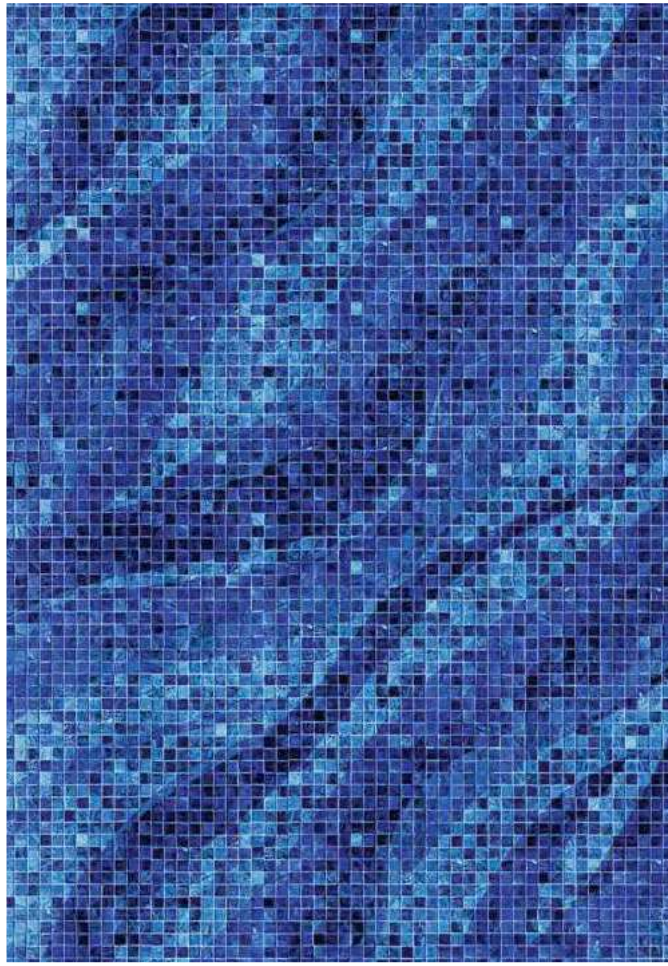

White Base / Available in 20 & 28 mil.
 Cristalita Marble Textured Step/Bench Available
 *For All Over Wall Print, see Cristalita Marble

SEADREAMS

PEARLESSENCE®
LOOP-LOC® EXCLUSIVE LUXURY LINER

Getting lost at sea never felt so good! Drift off into a relaxing design of shimmering blue mosaic waves. Where rest and relaxation reach new heights, and life feels like a dream come true.

Light Blue Base / Available in 20 & 28 mil.
SeaDreams Textured Step/Bench Available

AZURA

BOUTIQUE COLLECTION
LOOP-LOC® EXCLUSIVE LUXURY LINER

This majestic azure palette emulates this sense of wonder, with a resulting presence of mesmerizing depth and beauty. The blue and teal colors represent the pure reflection of great wonder found in a cloudless sky.