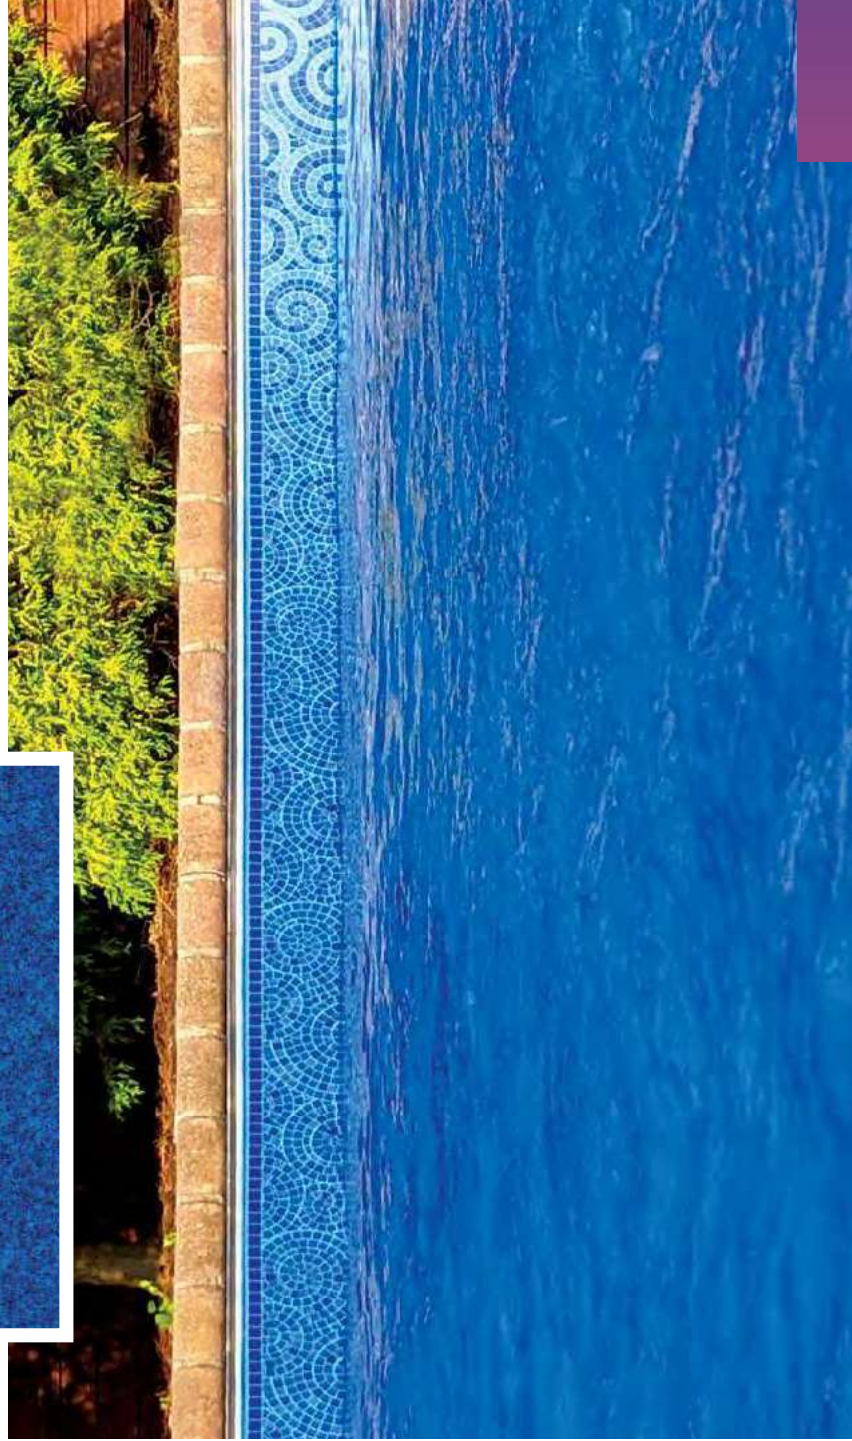

MAHALO

with Granite Blue Bottom

AQUA SHIFT INKS
LOOP-LOC® EXCLUSIVE LUXURY LINER

Embracing the Hawaiian expression of gratitude and thanks, our Mahalo design transforms from dramatic violet-blues to shimmering teals with the changing light and our exclusive lightfast Aqua-Shift technology.

HDE Blue Base / Available in 28 mil.
Granite Blue Textured Step/Bench Available