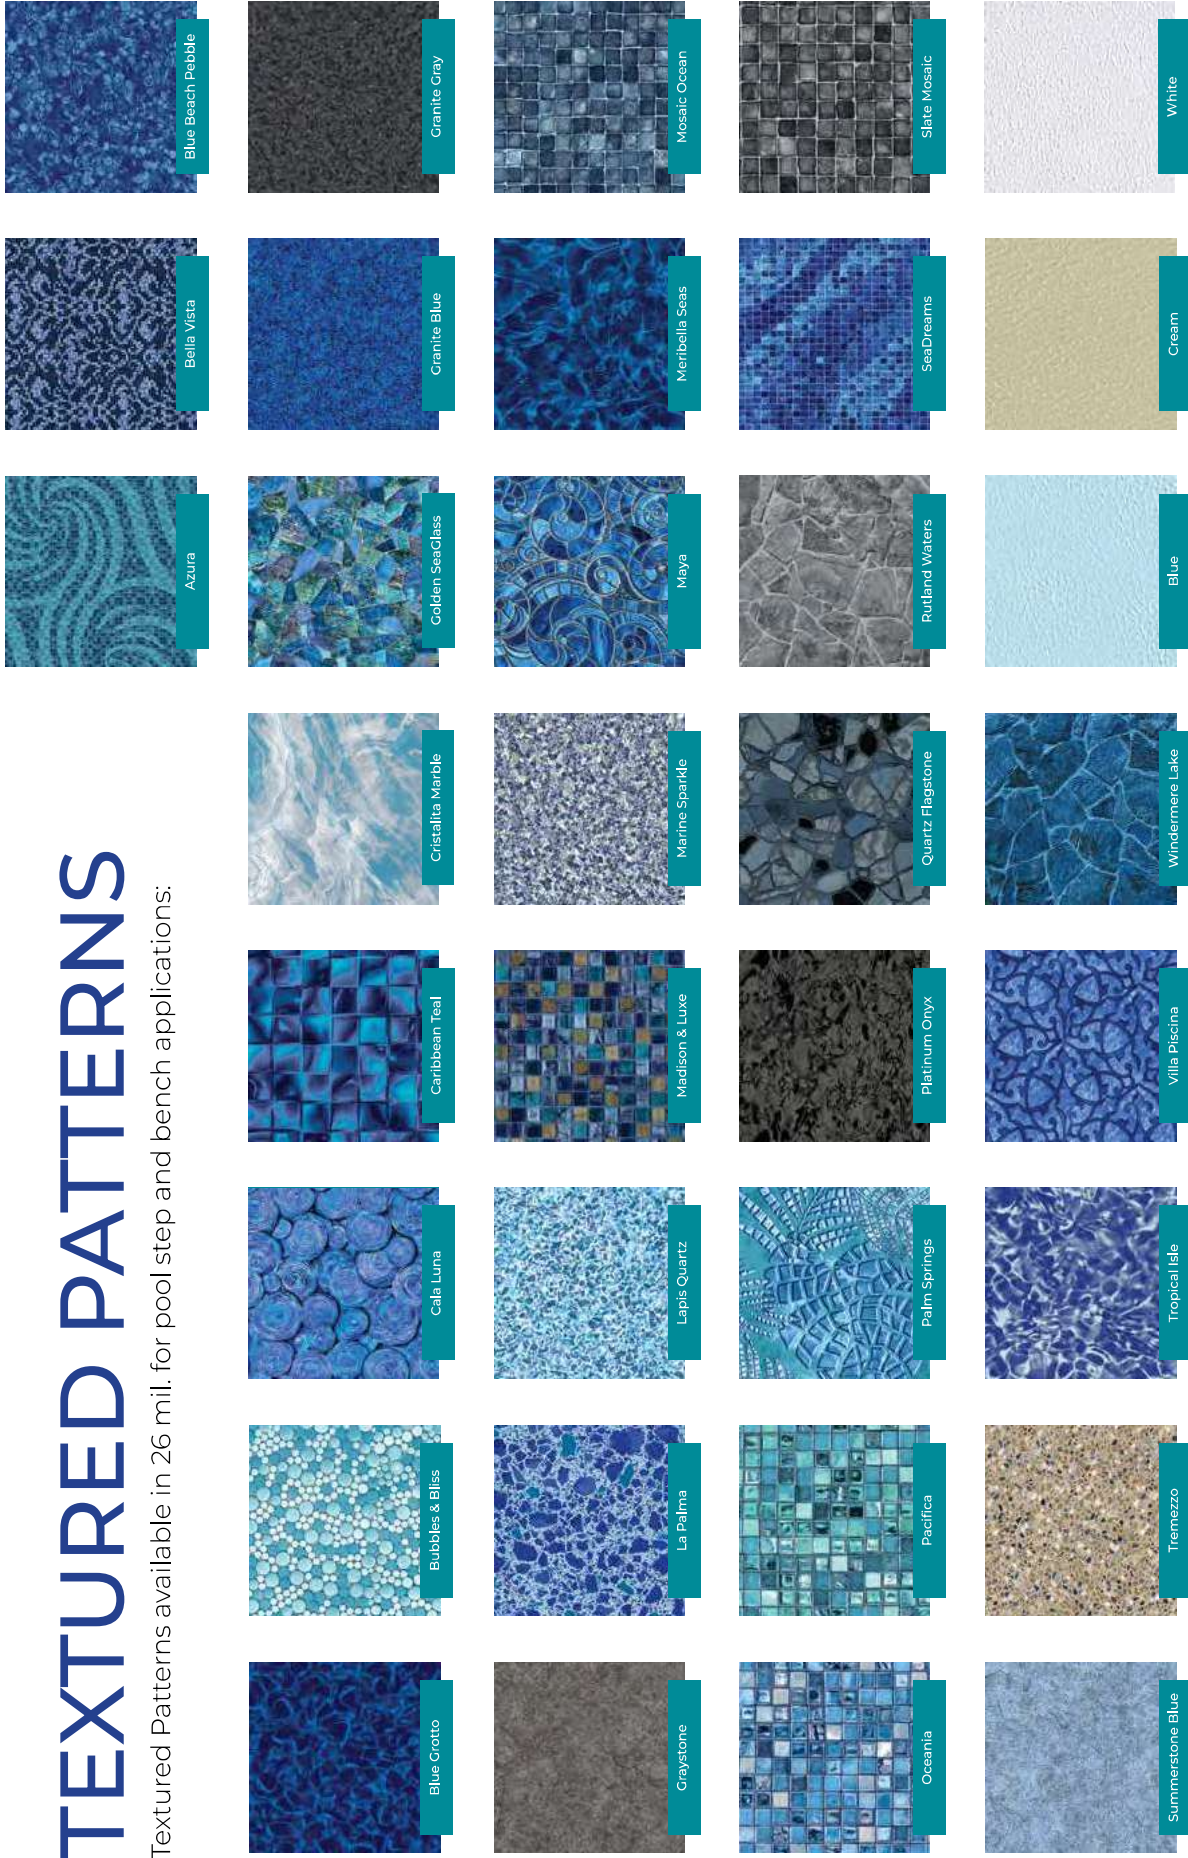

Pale Blue Base / Available in 28 mil.

La Palma Textured Step/Bench Available

La Palma All Over Wall Print Available

SANDSTONE

with Tremezzo

LOOP-LOC® CUSTOM PATTERN

Glass stone mosaics embedded in crisp earthen sand allow vibrant sparks of sapphire blues to catch the light beautifully. This pattern makes every swim feel like a relaxing walk on the beach. Framed with a harmonious fusion of sandstone and powder blue marble, this pattern offers an elegant and elevated touch.

Tan Base / Available in 20 & 28 mil.

Tremezzo Textured Step/Bench Available

*For All Over Wall Print, see Tremezzo

TREMEZZO

LOOP-LOC® CUSTOM PATTERN

Nothing says luxury like a calm stroll along the beach, with gentle waves cascading over the sand and sea pebbles, creating a sparkling array of earth tones. Let the gem stone blues, golds, and sandy undertones of this all-over pattern transport to the shoreline of your favorite beach with every refreshing dip.

Tan Base / Available in 20 & 28 mil.

Tremezzo Textured Step/Bench Available

TEXTURED PATTERNS

Textured Patterns available in 26 mil. for pool step and bench applications:

Solid Patterns

Arctic White / Available in 28 mil. only.

Montauk Blue / Available in 20 & 28 mil.

European Blue / Available in 28 mil. only.

Steel Gray / Available in 20 mil. only.

Light Gray / Available in 28 mil. only.

Tan / Available in 30 mil. only.

An additional layer of protection: **built for strength, built to last.**