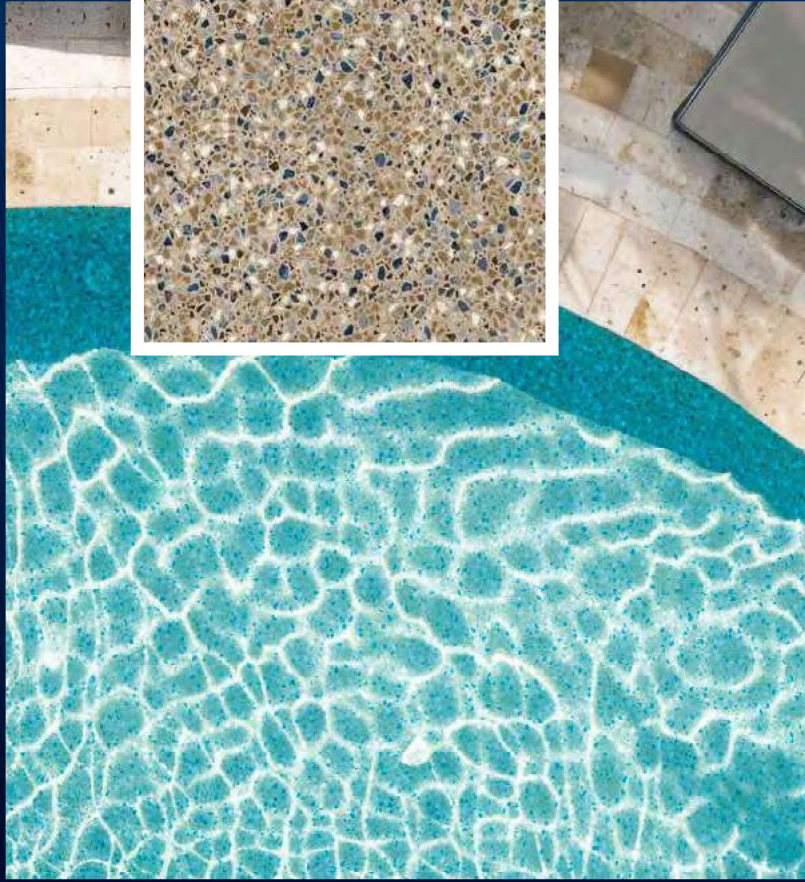

SANDSTONE

with Tremezzo

LOOP-LOC® CUSTOM PATTERN

Glass stone mosaics embedded in crisp earthen sand allow vibrant sparks of sapphire blues to catch the light beautifully. This pattern makes every swim feel like a relaxing walk on the beach. Framed with a harmonious fusion of sandstone and powder blue marble, this pattern offers an elegant and elevated touch.

Tan Base / Available in 20 & 28 mil.

Tremezzo Textured Step/Bench Available

*For All Over Wall Print, see Tremezzo

TREMEZZO

LOOP-LOC® CUSTOM PATTERN

Nothing says luxury like a calm stroll along the beach, with gentle waves cascading over the sand and sea pebbles, creating a sparkling array of earth tones. Let the gem stone blues, golds, and sandy undertones of this all-over pattern transport to the shoreline of your favorite beach with every refreshing dip.

Tan Base / Available in 20 & 28 mil.

Tremezzo Textured Step/Bench Available