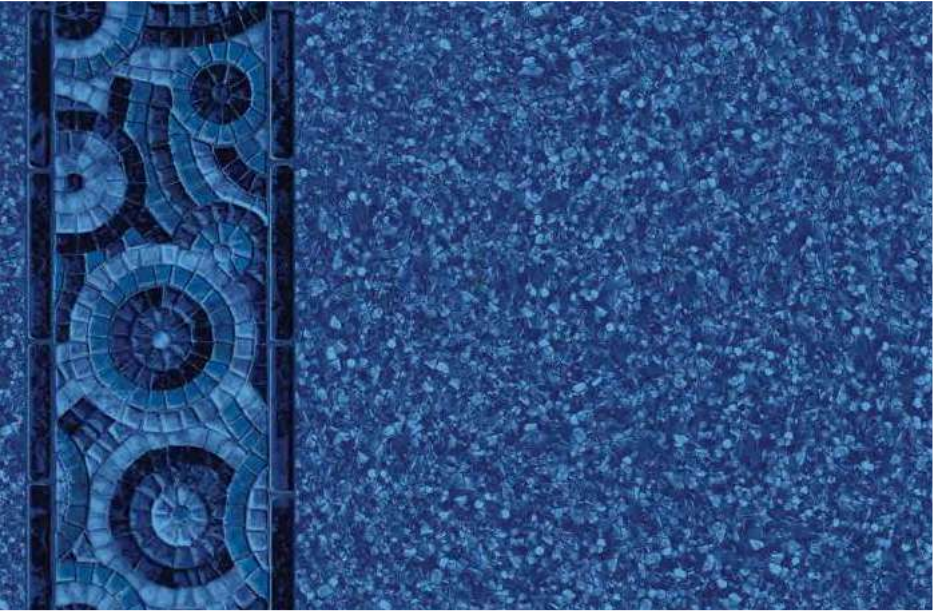

MYKONOS

with Blue Beach Pebble Bottom

LOOP-LOC® EXCLUSIVE LUXURY LINER

True to the island “jewel” of the Aegean Sea for which it’s named, this stunning creation brings a beautiful deep blue to your backyard retreat.

Dark Blue Base / Available in 20 & 28 mil.

Blue Beach Pebble Textured Step/Bench Available

Blue Beach Pebble All Over Wall Print Available