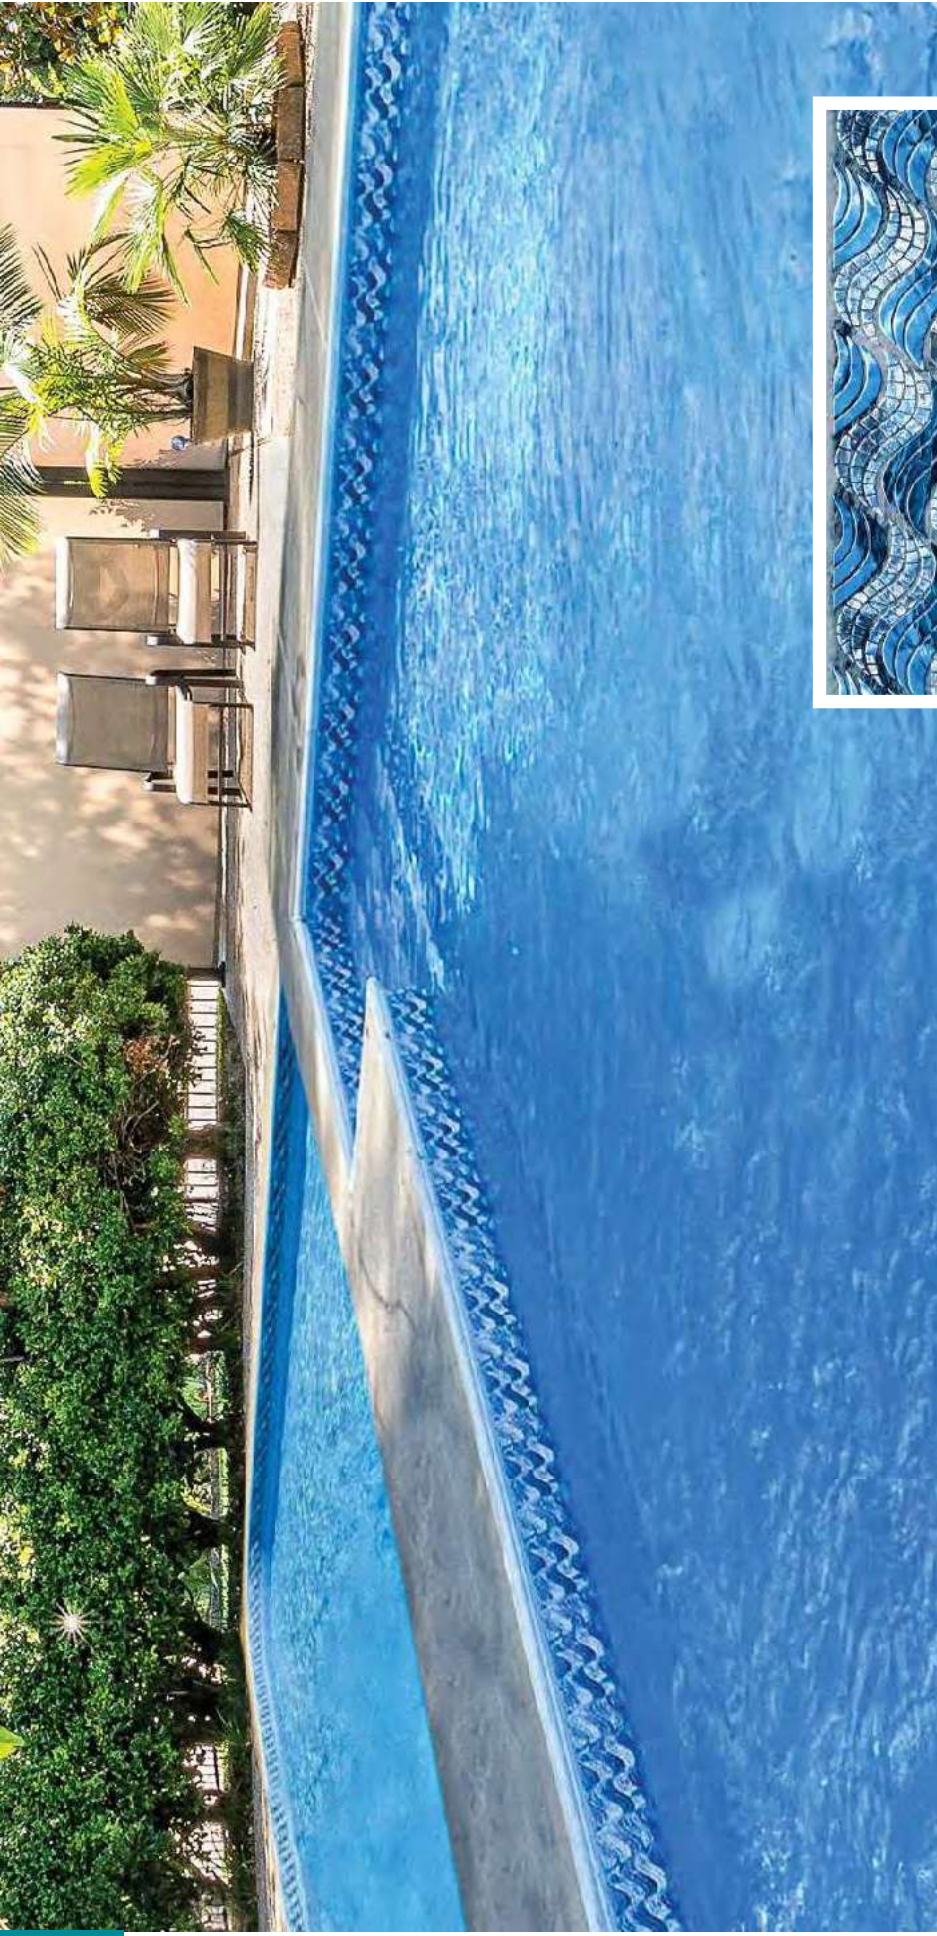

BENGAL BAY

with Lapis Quartz Bottom

LOOP-LOC® EXCLUSIVE LUXURY LINER

Drift along on the gentle lapping waves of Bengal Bay and dream of exotic destinations where crystal blue waters await and jewel-tone lapis quartz glistens below the surface.

White Base / Available in 20 & 28 mil.

Lapis Quartz Textured Step/Bench Available

Lapis Quartz All Over Wall Print Available