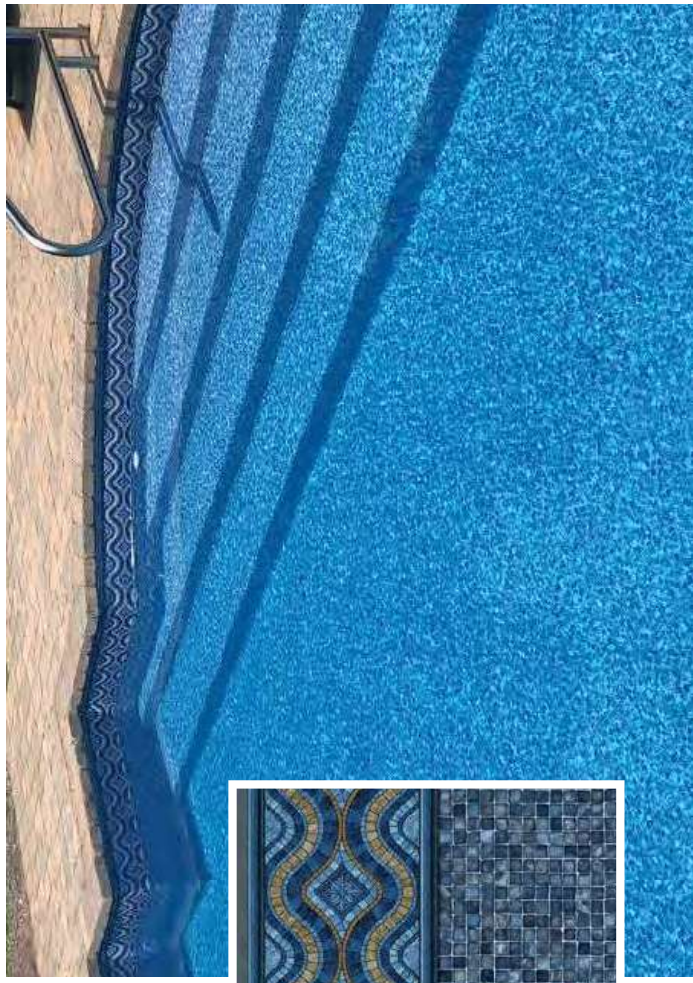

SAN SEBASTIAN

with Slate Mosaic Bottom

LOOP-LOC® EXCLUSIVE LUXURY LINER

Named for one of the most famous tourist and cultural spots in Spain, the elegantly arranged mosaic patterns of this design proclaim a setting of sophistication and style.

Gray Base / Available in 28 mil.
Slate Mosaic Textured Step/Bench Available
Slate Mosaic All Over Wall Print Available

SANTA FE

with Mosaic Ocean Bottom

CHERISHED LOOP-LOC® FAVORITES

Bring a bold statement of style to any pool by evoking the charm and sophistication of Santa Fe, and pay homage to the sun gods of the Southwest.

Light Blue Base / Available in 20 & 28 mil.
Mosaic Ocean Textured Step/Bench Available
Mosaic Ocean All Over Wall Print Available