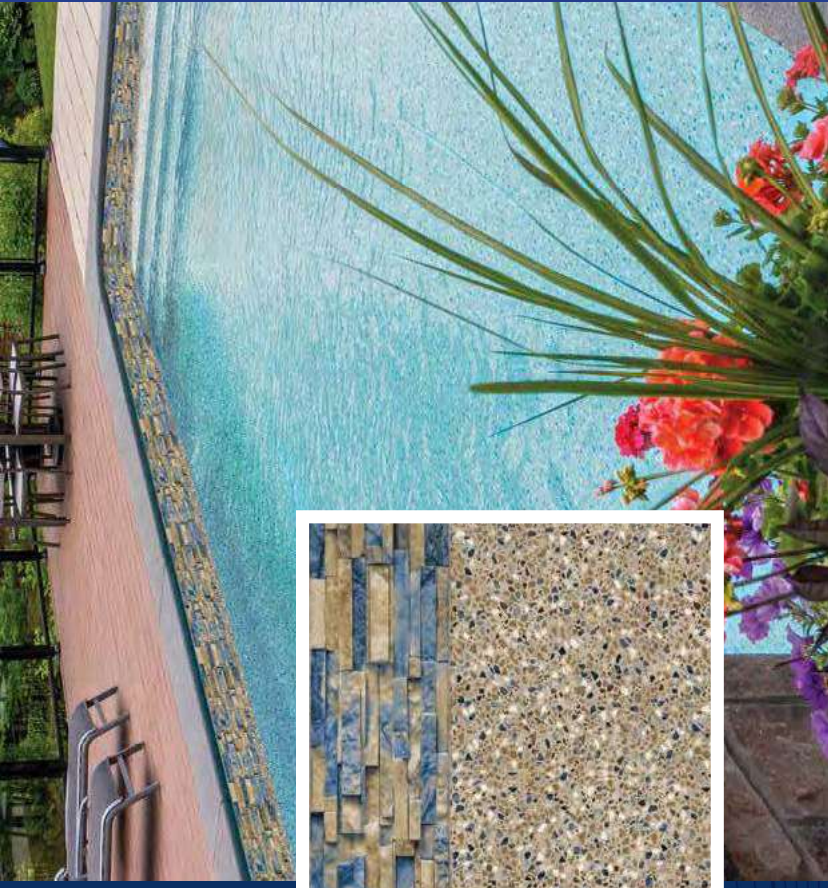

SANDSTONE

with Tremezzo

LOOP-LOC® CUSTOM PATTERN

Glass stone mosaics embedded in crisp earthen sand allow vibrant sparks of sapphire blues to catch the light beautifully. This pattern makes every swim feel like a relaxing walk on the beach. Framed with a harmonious fusion of sandstone and powder blue marble, this pattern offers an elegant and elevated touch.

Tan Base / Available in 20 & 28 mil.

Tremezzo Textured Step/Bench Available

*For All Over Wall Print, see Tremezzo

TREMEZZO

LOOP-LOC® CUSTOM PATTERN

Nothing says luxury like a calm stroll along the beach, with gentle waves cascading over the sand and sea pebbles, creating a sparkling array of earth tones. Let the gem stone blues, golds, and sandy undertones of this all-over pattern transport to the shoreline of your favorite beach with every refreshing dip.

Tan Base / Available in 20 & 28 mil.

Tremezzo Textured Step/Bench Available