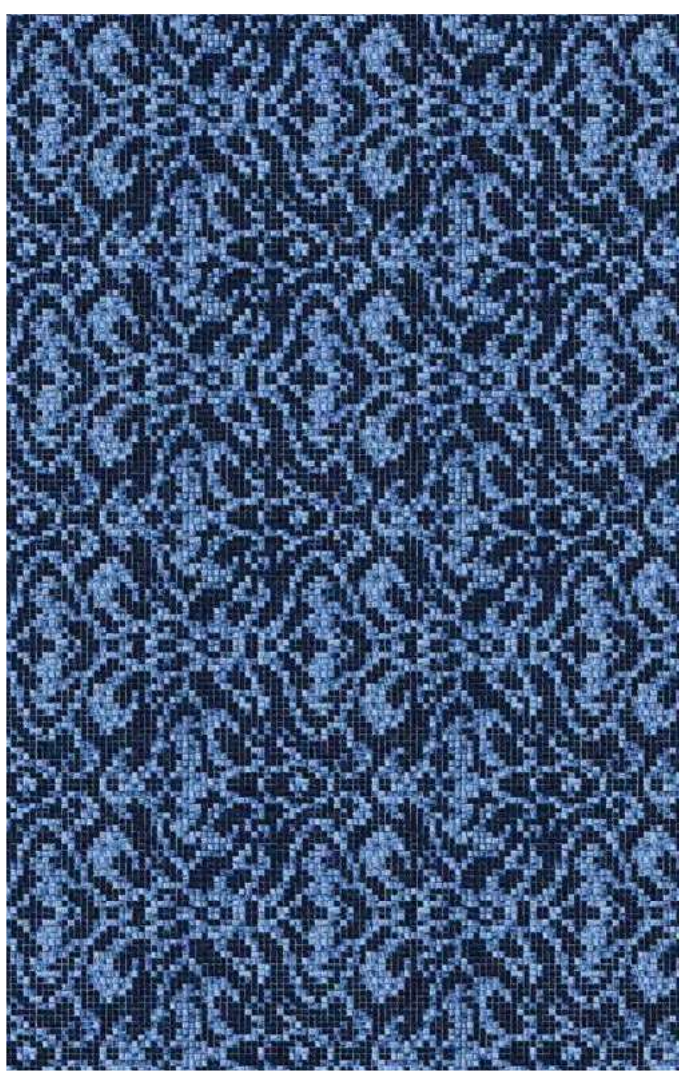

Blue Base / Available in 20' & 28' mil.

Bella Vista Textured Step/Bench Available

MIDNIGHT SLATE

Get dramatic with the strikingly different look of textured slate. Infused with blue iridescent inks, it's shimmering and reminiscent of sea spray kissing remote, rocky shores.