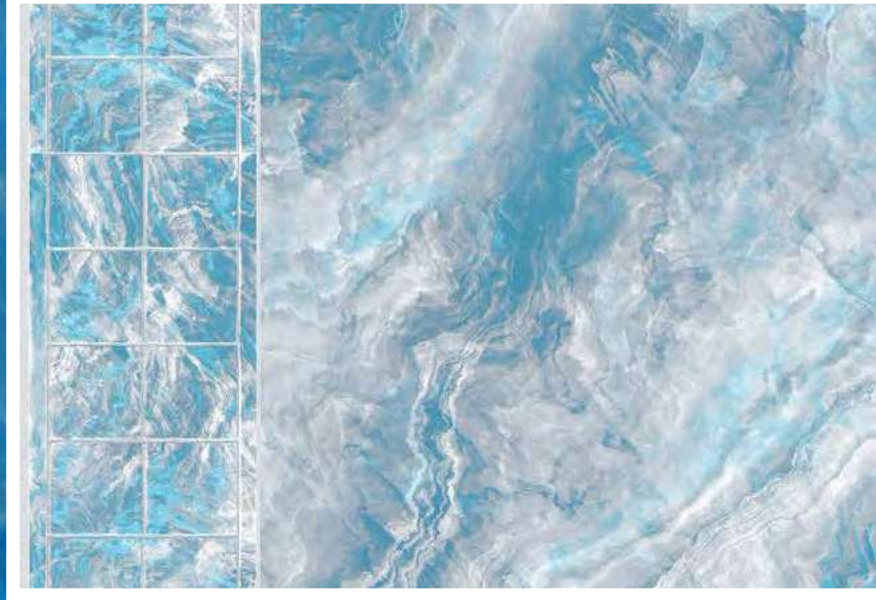

BLU SKY

with Cristalita Marble Bottom

PearlEssence®

Embrace the enchanting design of Blu Sky border tile with Cristalita Marble floor. It captures the serene azul tones combined with intricate swirls of gray and white, reflective of the shoreline. Immerse yourself in the charm of coastal sophistication, and bring seaside charm to your outdoor sanctuary.

White Base / Available in 20 & 28 mil.
Cristalita Marble Textured Step/Bench Available
*For All Over Wall Print, see Cristalita Marble