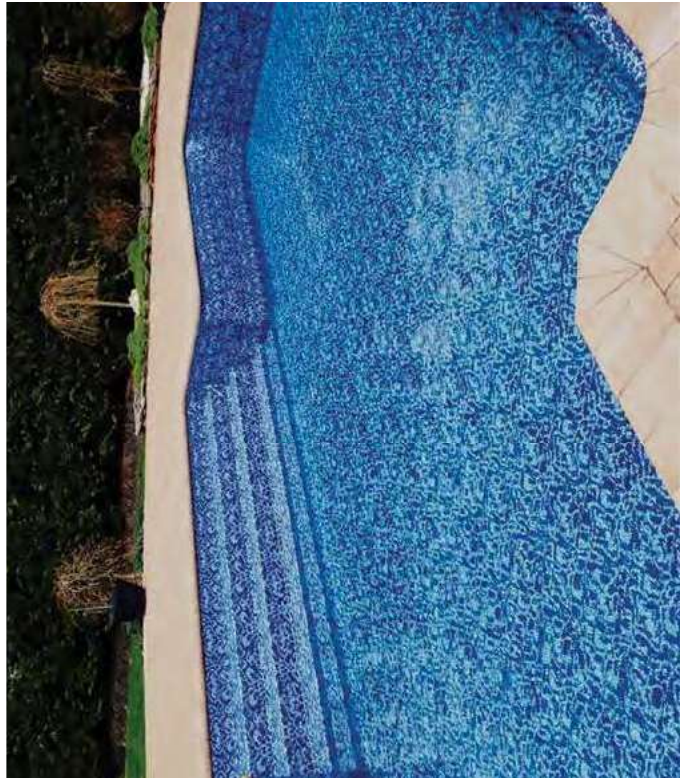

Blue Base / Available in 20' & 28' mil.

Bella Vista Textured Step/Bench Available

MIDNIGHT SLATE

Get dramatic with the strikingly different look of textured slate. Infused with blue iridescent inks, it's shimmering and reminiscent of sea spray kissing remote, rocky shores.