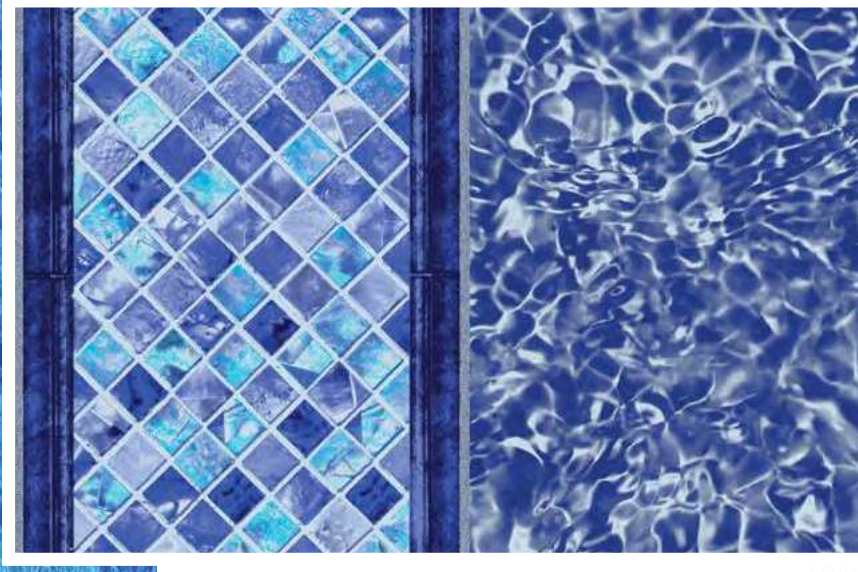

TRANQUILITY

with Tropical Isle

CHERISHED LOOP-LOC® FAVORITES

Escape to the tranquil embrace of your own private paradise as the vibrant tropical motifs surround you. Let every swim become a journey to the heart of relaxation, and let your pool transport you to a tropical haven where dreams come true.

Pale Blue Base / Available in 20 & 28 mil.

Tropical Isle Textured Step/Bench Available

Tropical Isle All Over Wall Print Available