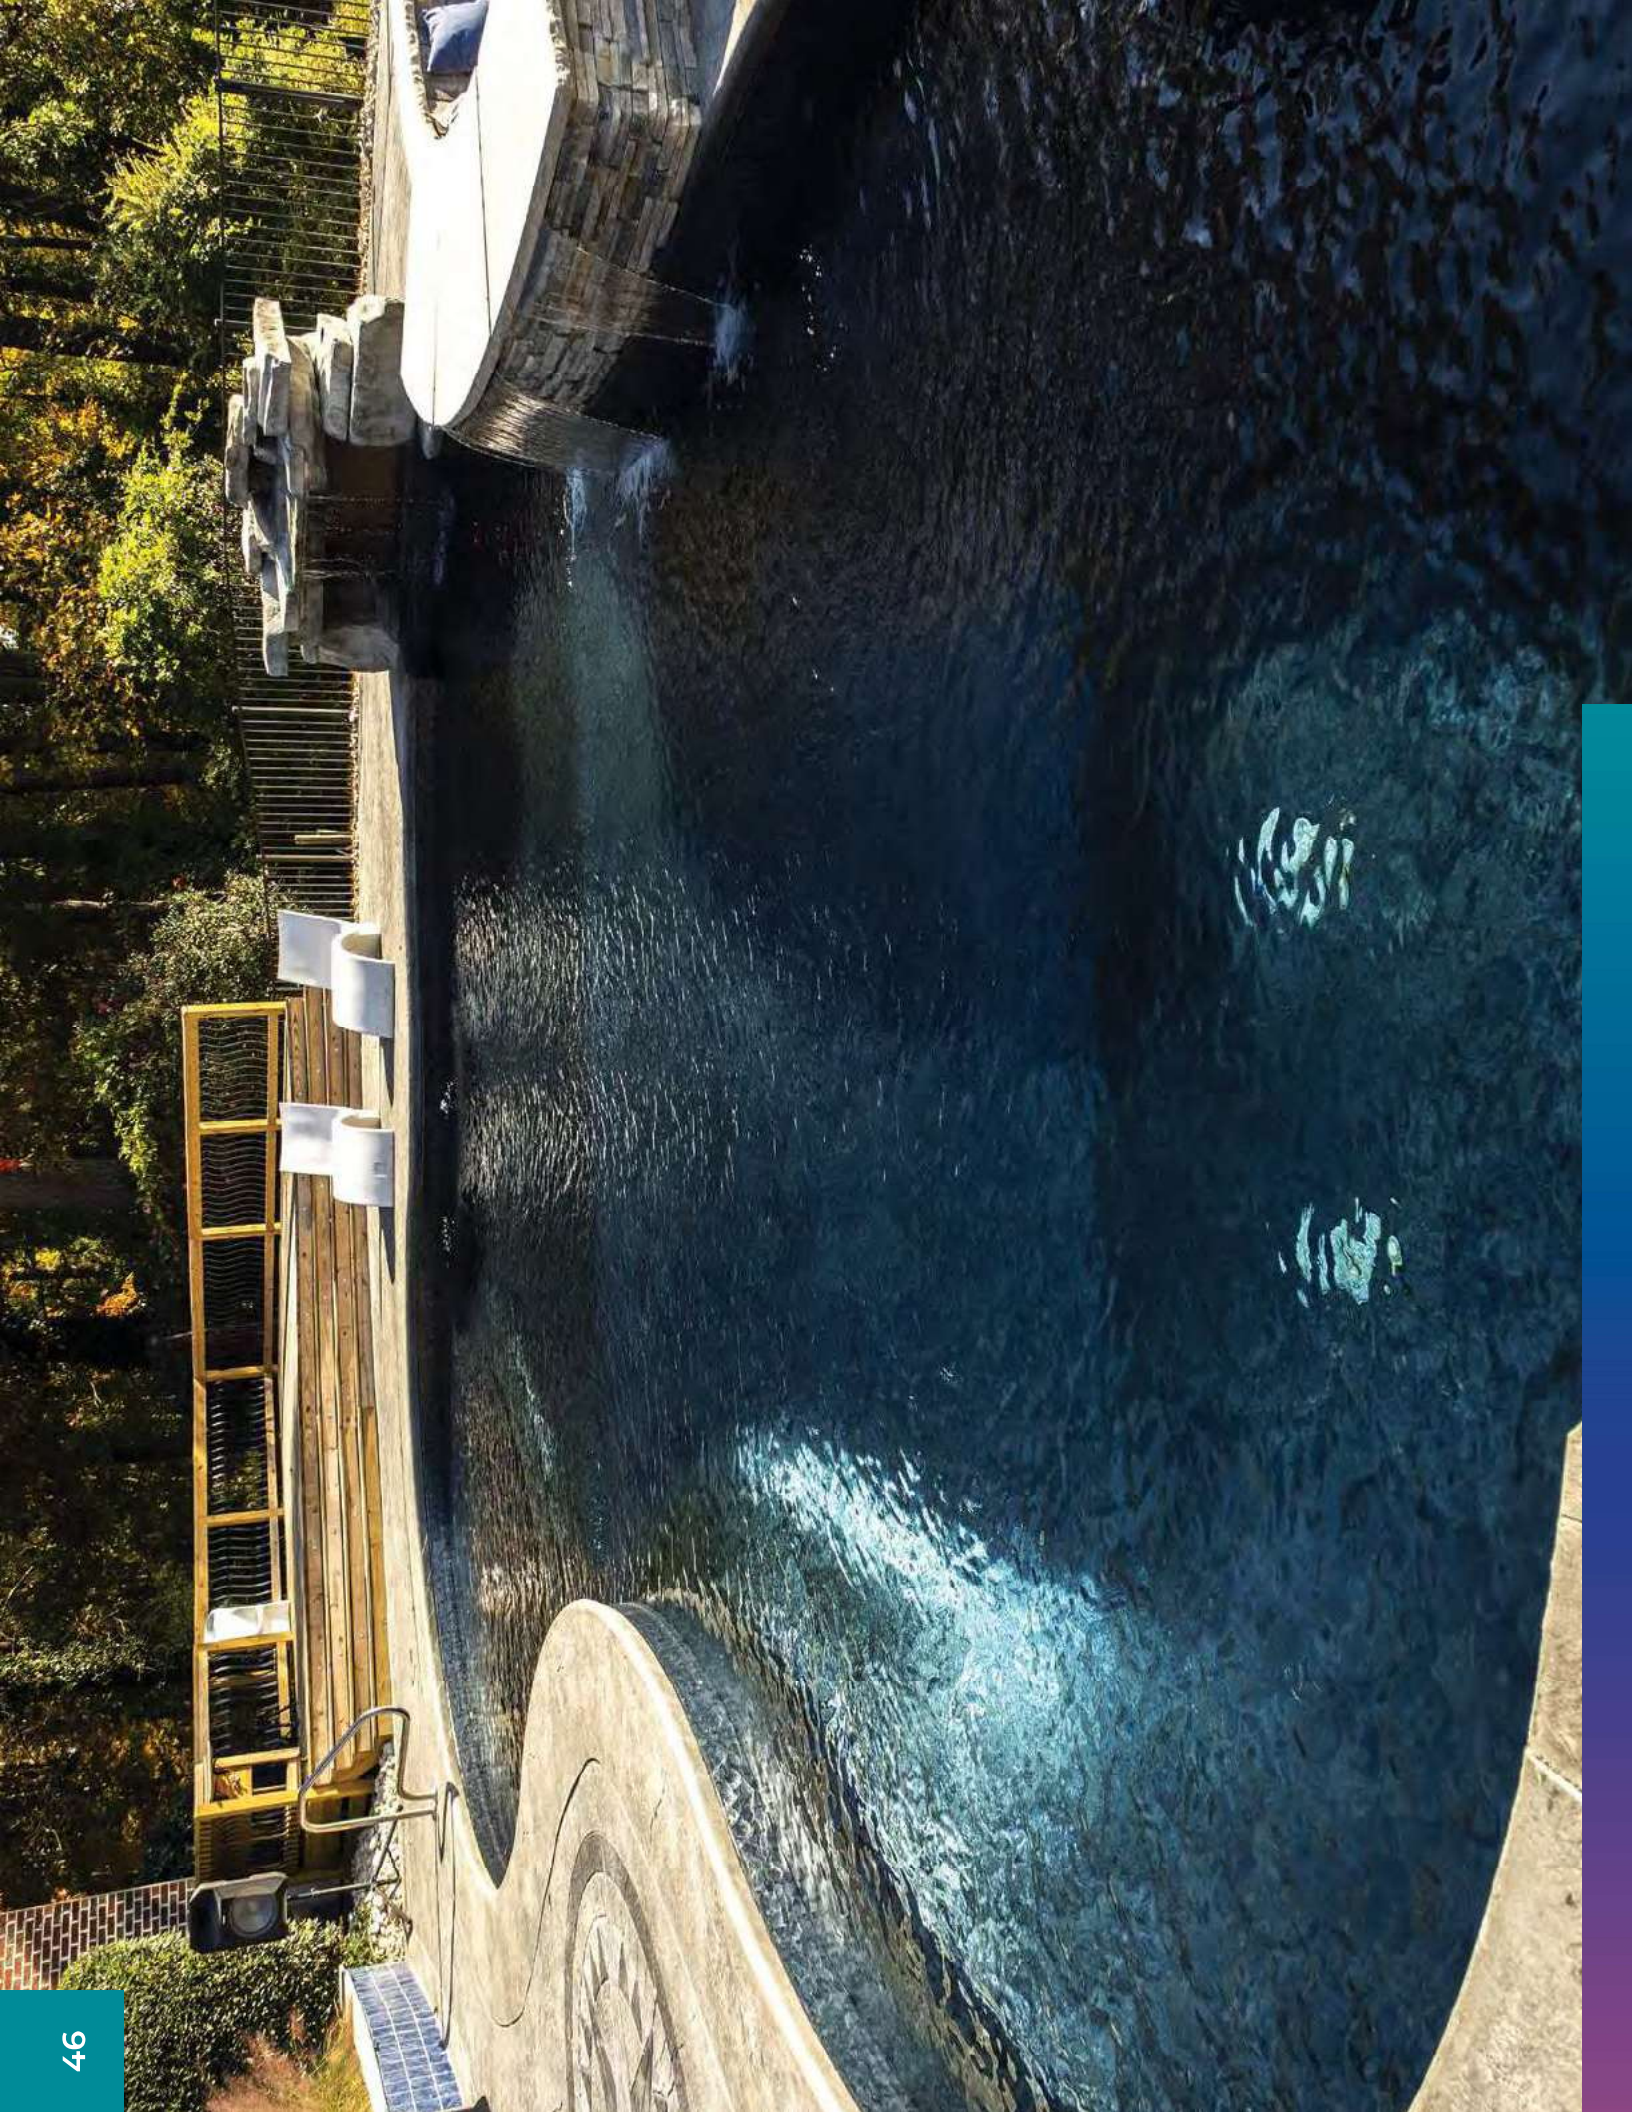

Blue Base / Available in 20' & 28' mil.

Bella Vista Textured Step/Bench Available

MIDNIGHT SLATE

Get dramatic with the strikingly different look of textured slate. Infused with blue iridescent inks, it's shimmering and reminiscent of sea spray kissing remote, rocky shores.