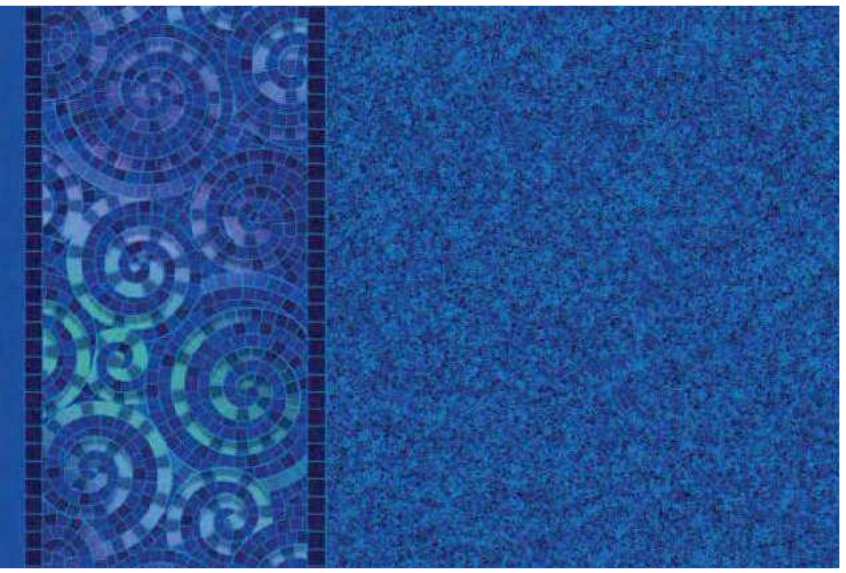

MAHALO

with Granite Blue Bottom

AQUA SHIFT INKS
LOOP-LOC® EXCLUSIVE LUXURY LINER

Embracing the Hawaiian expression of gratitude and thanks, our Mahalo design transforms from dramatic violet-blues to shimmering teals with the changing light and our exclusive lightfast Aqua-Shift technology.

HDE Blue Base / Available in 28 mil.
Granite Blue Textured Step/Bench Available