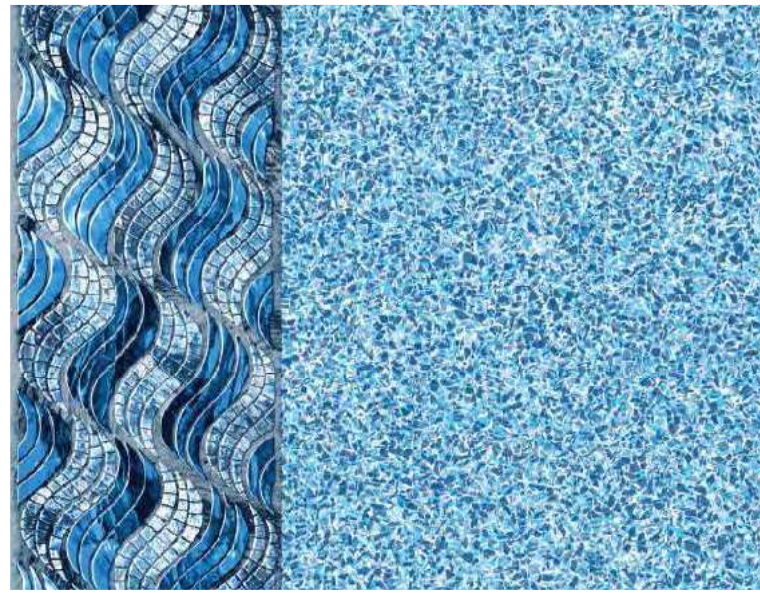

BENGAL BAY

with Lapis Quartz Bottom

LOOP-LOC® EXCLUSIVE LUXURY LINER

Drift along on the gentle lapping waves of Bengal Bay and dream of exotic destinations where crystal blue waters await and jewel-tone lapis quartz glistens below the surface.

White Base / Available in 20 & 28 mil.

Lapis Quartz Textured Step/Bench Available

Lapis Quartz All Over Wall Print Available