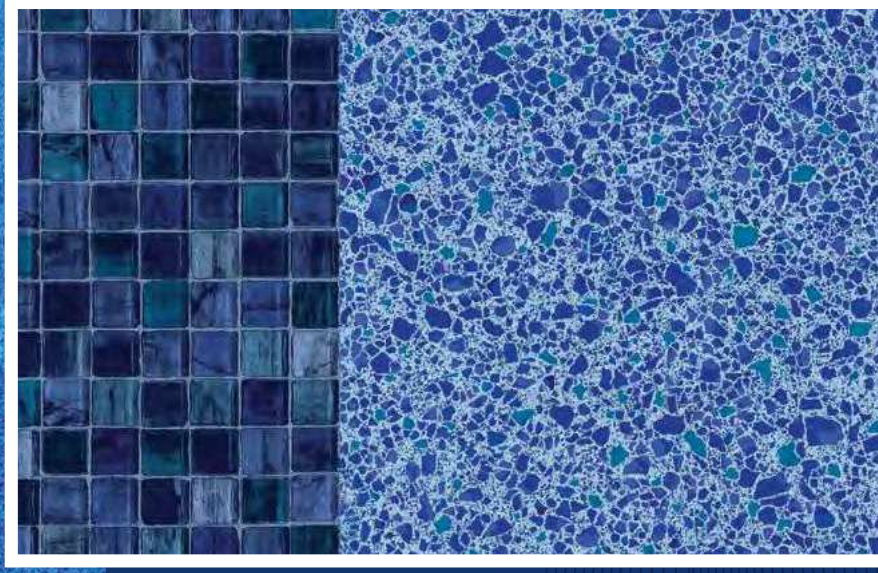

CORTEZA

with La Palma

CHERISHED LOOP-LOC® FAVORITES

Speckles of blue quartz and lapis surround this luxurious granite-inspired pattern. Influenced by the natural stone patterns of the Canary Islands, this serene pattern features a border that emulates handcrafted stone tile work. A perfect marriage of craftsmanship and tranquility.

Pale Blue Base / Available in 28 mil.

La Palma Textured Step/Bench Available

La Palma All Over Wall Print Available