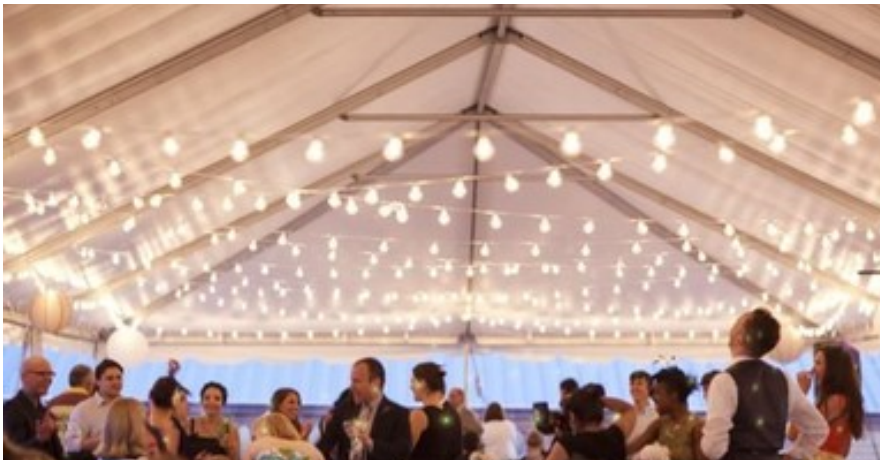

Ceiling Drapery & Lighting

Custom Ceiling Swags Available
Starting at $325.00

White Wire Globe Lights
$65 per 50' strand