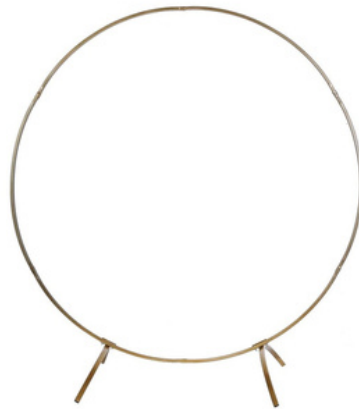

Gold circle arch
$55