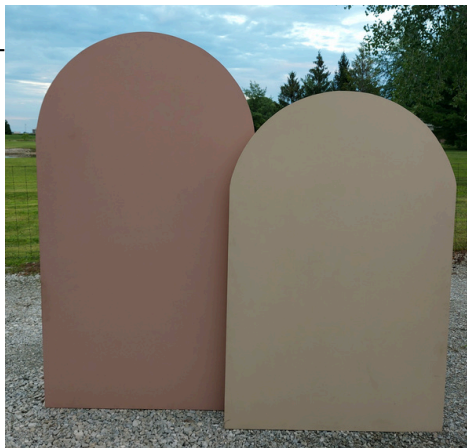

# Backdrops

Custom Backdrops and Wall Coverings Available  
Basic White Fabric Backdrop is \$85 per 8' section

Edison Bulb Backdrop  
\$195 per 12' Section

12' long Fabric Hallway \$295  
(includes 1 chandelier)

8' X 8' Boxwood or White Flower Wall Backdrop  
Starting at \$195

Geometric Backdrop \$125

6' Crystal Curtains  
12' Fairy Lights  
\$29.50 each

Wooden Backdrop

\$145 for both

6' wooden cross - \$95