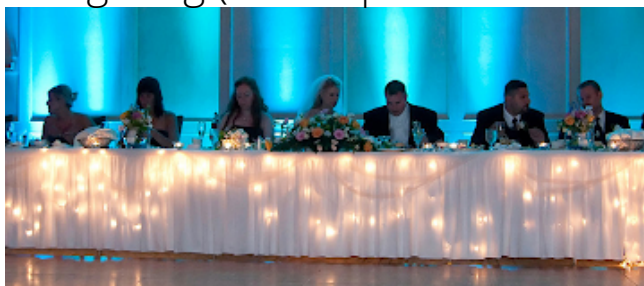

# Lighting & chandeliers

Table lighting (8' banquet or 72" round)

\$30 per table

48' Edison Bulb Lights  
\$55 each

Tiered Crystal Chandelier

\$105 each OR \$60 per piece

Uplighting  
\$40 each

24" white wisteria chandelier