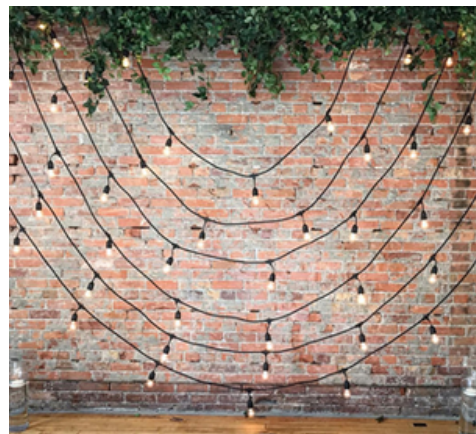

$30 per table

48' Edison Bulb Lights
$55 each