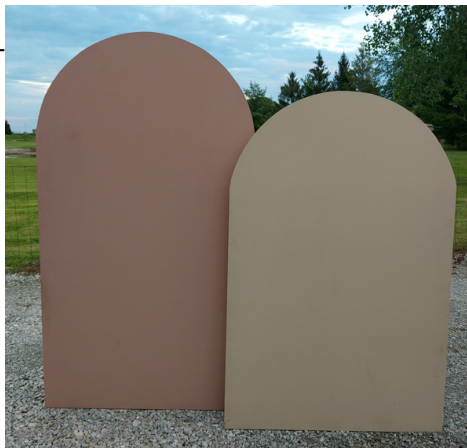

# Backdrops

Custom Backdrops and Wall Coverings Available  
Basic White Fabric Backdrop is \$85 per 8' section

Edison Bulb Backdrop  
\$195 per 12' Section

12' long Fabric Hallway \$295  
(includes 1 chandelier)

8' X 8' Boxwood or White Flower Wall Backdrop  
Starting at \$195

Geometric Backdrop \$125

6' Crystal Curtains  
12' Fairy Lights  
\$29.50 each

Wooden Backdrop

\$145 for both

6' wooden cross - \$95