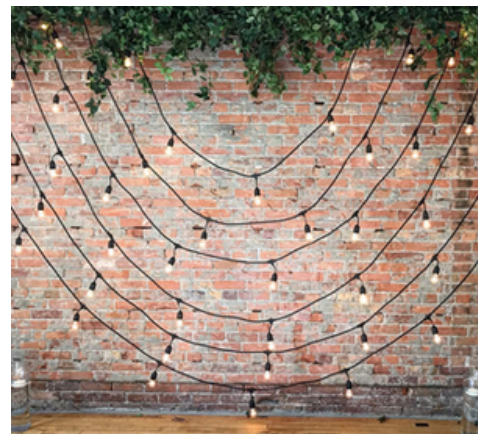

$30 per table

48' Edison Bulb Lights
$55 each