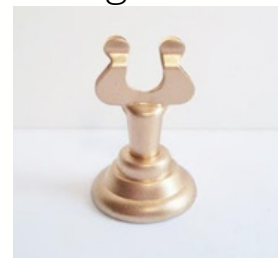

# Card Holders/Table #'s

Place Card/Table Number/Cake Flavor Holders

Gold Table Numbers (1-35)

\$4.50 each

Hexagon Table Numbers (1-35)

\$3.50 each

Wood Block Numbers

\$3.00 each

Versatile Holder

\$1.50 each

Prong Holder

\$1.50 each

Gold & Silver ball

\$1.50 each

Versatile Wood Holder

\$1.50 each