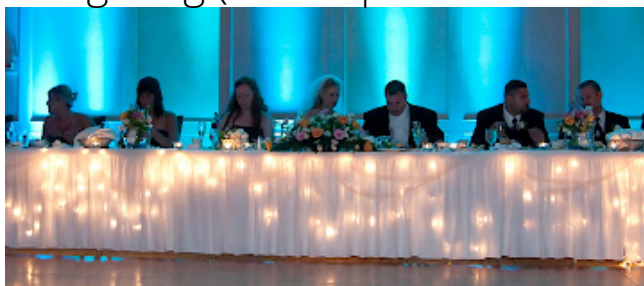

# Lighting & chandeliers

Table lighting (8' banquet or 72" round)

\$30 per table

48' Edison Bulb Lights  
\$55 each

Tiered Crystal Chandelier

\$105 each OR \$60 per piece

Uplighting  
\$40 each

24" white wisteria chandelier