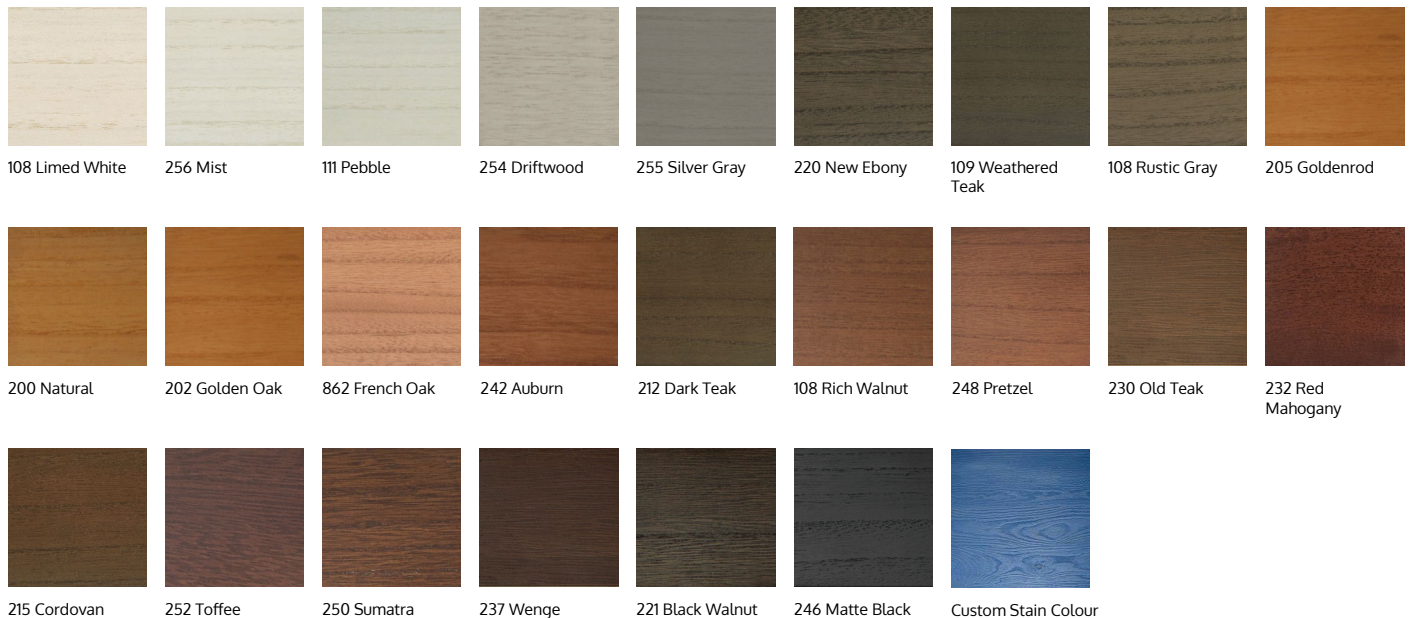

AVAILABLE COLOURS

AVAILABLE STAINED SLAT COLOURS

Despite every effort to provide accurate images of each product's colour, actual colours may vary slightly, due to different device screen settings, the lighting in the installation location and other factors.