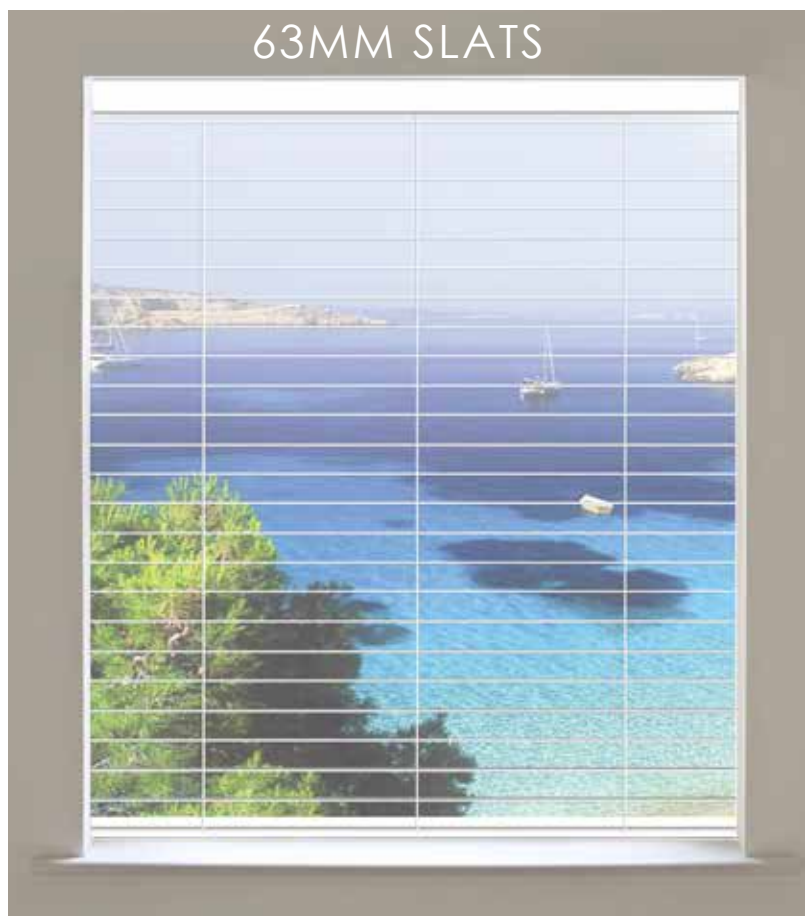

63MM SLATS

SLAT COLOURS

Performance Fauxwood

Program Highlights

- Available Colours: 13