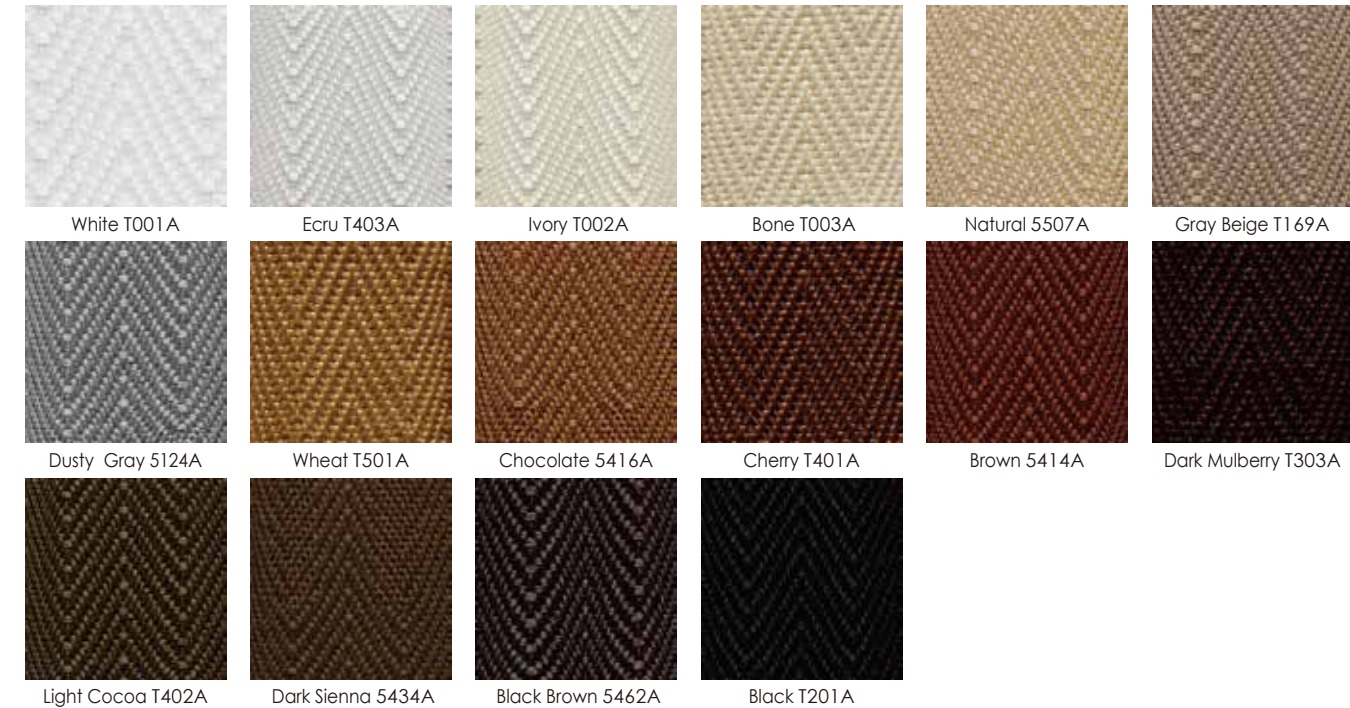

# SLAT COLOURS

# TAPES

## SOLID COLOUR TAPES

# AVAILABLE IN 51 COLOURS

Pure White	Extra White	Silk White	Bright White	Pearl	Ivory Lace	Creamy	Crisp Linen	Butter
String	Moondust	Sea Mist	Hall Gray	Ice	Chai	Stone Gray	Brown Gray	Clay
Decorators White	Sky Gray	Element Gray	Storm Gray	Dawn	Cloud Blue	Taupe Gray	Classic Black	Winchester White 2010
Rustic Gray	Weathered Teak	Limed White	Pebble	Natural	Golden Oak	Goldenrod	Dark Teak	Cordovan
New Ebony	Black Walnut	Red Oak	Rich Walnut	Old Teak	Wenge	Auburn	Matte Black	Pretzel
Sumatra	Toffee	Driftwood	Silver Gray	Mist	French Oak			