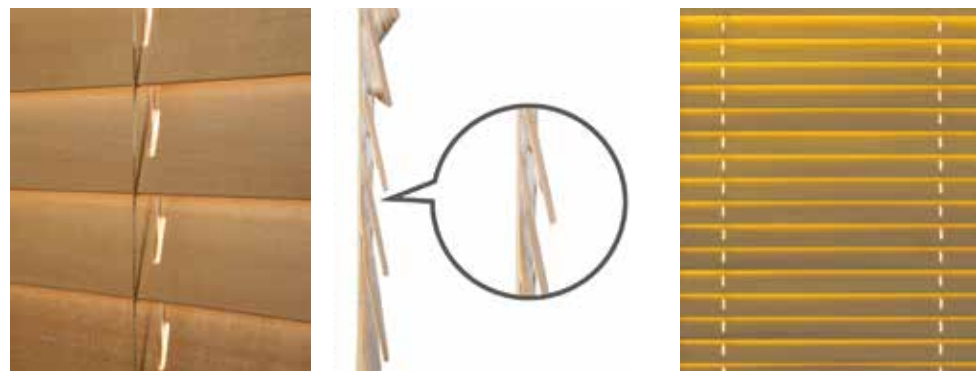

CENTER SLOT