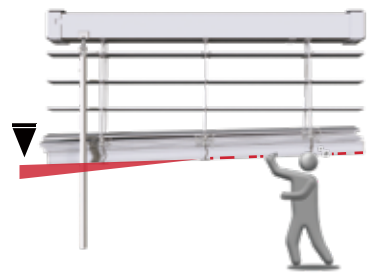

CORDLOOP & SMARTRELEASE™ CORDLOOP

SMARTRELEASE™ CORDLOOP – AUTOMATIC LOWERING

They say work smarter, not harder. Norman® SmartRelease™ Cordloop featured in our Decorative Aluminum Headrail Normandy® wood and Performance Fauxwood blinds enables the 'release' or lowering of the blind with a gentle pull. It glides to a closed position automatically - smoothly, quietly and effortlessly.

Scan to Watch

UNIQUE CORDLESS SYSTEM

- Superior child safe cordless option certified "Best for Kids".
- Proprietary easy-lifting system with no pull cord making it safe and trouble free for homeowners.
- Specially designed bottom rail which won't rotate during lifting.
- The bottom rail neatly stacks when raised and will not sag in the middle or drop either side once lifted.

Scan to Watch

NORMAN ✓

OTHERS ✗