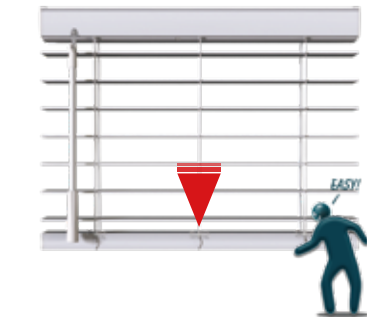

CORDLOOP & SMARTRELEASE™ CORDLOOP

SMARTRELEASE™ CORDLOOP – AUTOMATIC LOWERING

They say work smarter, not harder. Norman® SmartRelease™ Cordloop featured in our Decorative Aluminum Headrail Normandy® wood and Performance Fauxwood blinds enables the 'release' or lowering of the blind with a gentle pull. It glides to a closed position automatically - smoothly, quietly and effortlessly.

Scan to Watch

UNIQUE CORDLESS SYSTEM

- Superior child safe cordless option certified "Best for Kids".
- Proprietary easy-lifting system with no pull cord making it safe and trouble free for homeowners.
- Specially designed bottom rail which won't rotate during lifting.
- The bottom rail neatly stacks when raised and will not sag in the middle or drop either side once lifted.

Scan to Watch

NORMAN ✓

OTHERS ✗