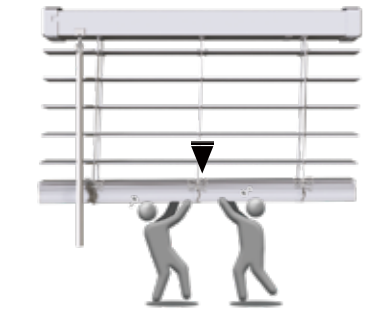

CORDLOOP & SMARTRELEASE™ CORDLOOP

SMARTRELEASE™ CORDLOOP – AUTOMATIC LOWERING

They say work smarter, not harder. Norman® SmartRelease™ Cordloop featured in our Decorative Aluminum Headrail Normandy® wood and Performance Fauxwood blinds enables the 'release' or lowering of the blind with a gentle pull. It glides to a closed position automatically - smoothly, quietly and effortlessly.

Scan to Watch

UNIQUE CORDLESS SYSTEM

- Superior child safe cordless option certified "Best for Kids".
- Proprietary easy-lifting system with no pull cord making it safe and trouble free for homeowners.
- Specially designed bottom rail which won't rotate during lifting.
- The bottom rail neatly stacks when raised and will not sag in the middle or drop either side once lifted.

Scan to Watch

NORMAN ✓

OTHERS ✗