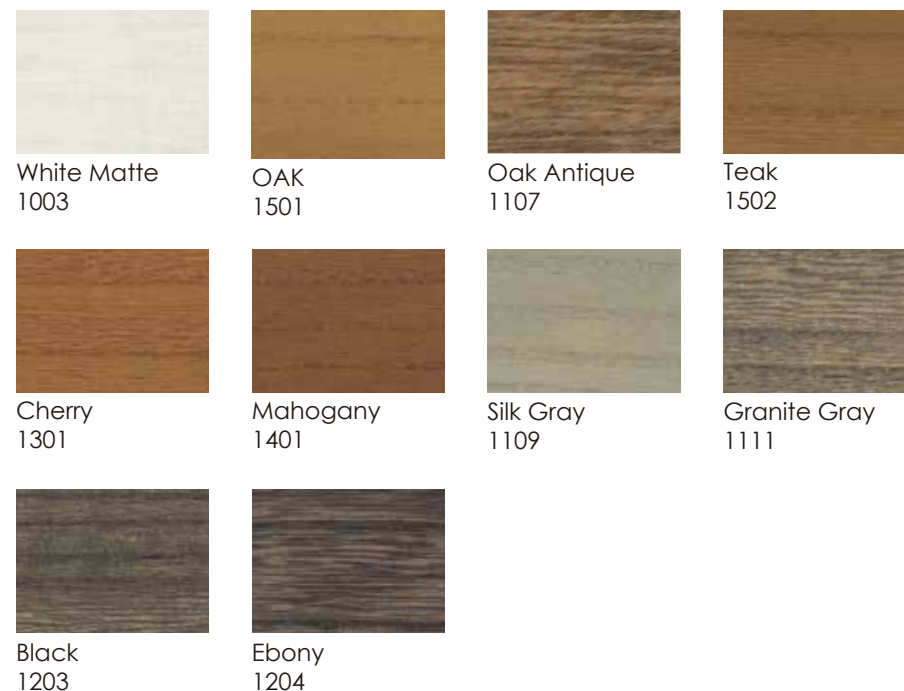

SLAT COLOURS

Normandy® Wood OSMO

Program Highlights

- Available Paint Colours: 14
- Available Stain Colours: 14
- OSMO Colours: 10