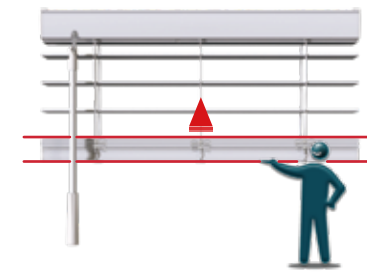

CORDLOOP & SMARTRELEASE™ CORDLOOP

SMARTRELEASE™ CORDLOOP – AUTOMATIC LOWERING

They say work smarter, not harder. Norman® SmartRelease™ Cordloop featured in our Decorative Aluminum Headrail Normandy® wood and Performance Fauxwood blinds enables the 'release' or lowering of the blind with a gentle pull. It glides to a closed position automatically - smoothly, quietly and effortlessly.

Scan to Watch

UNIQUE CORDLESS SYSTEM

- Superior child safe cordless option certified "Best for Kids".
- Proprietary easy-lifting system with no pull cord making it safe and trouble free for homeowners.
- Specially designed bottom rail which won't rotate during lifting.
- The bottom rail neatly stacks when raised and will not sag in the middle or drop either side once lifted.

Scan to Watch

NORMAN ✓

OTHERS ✗