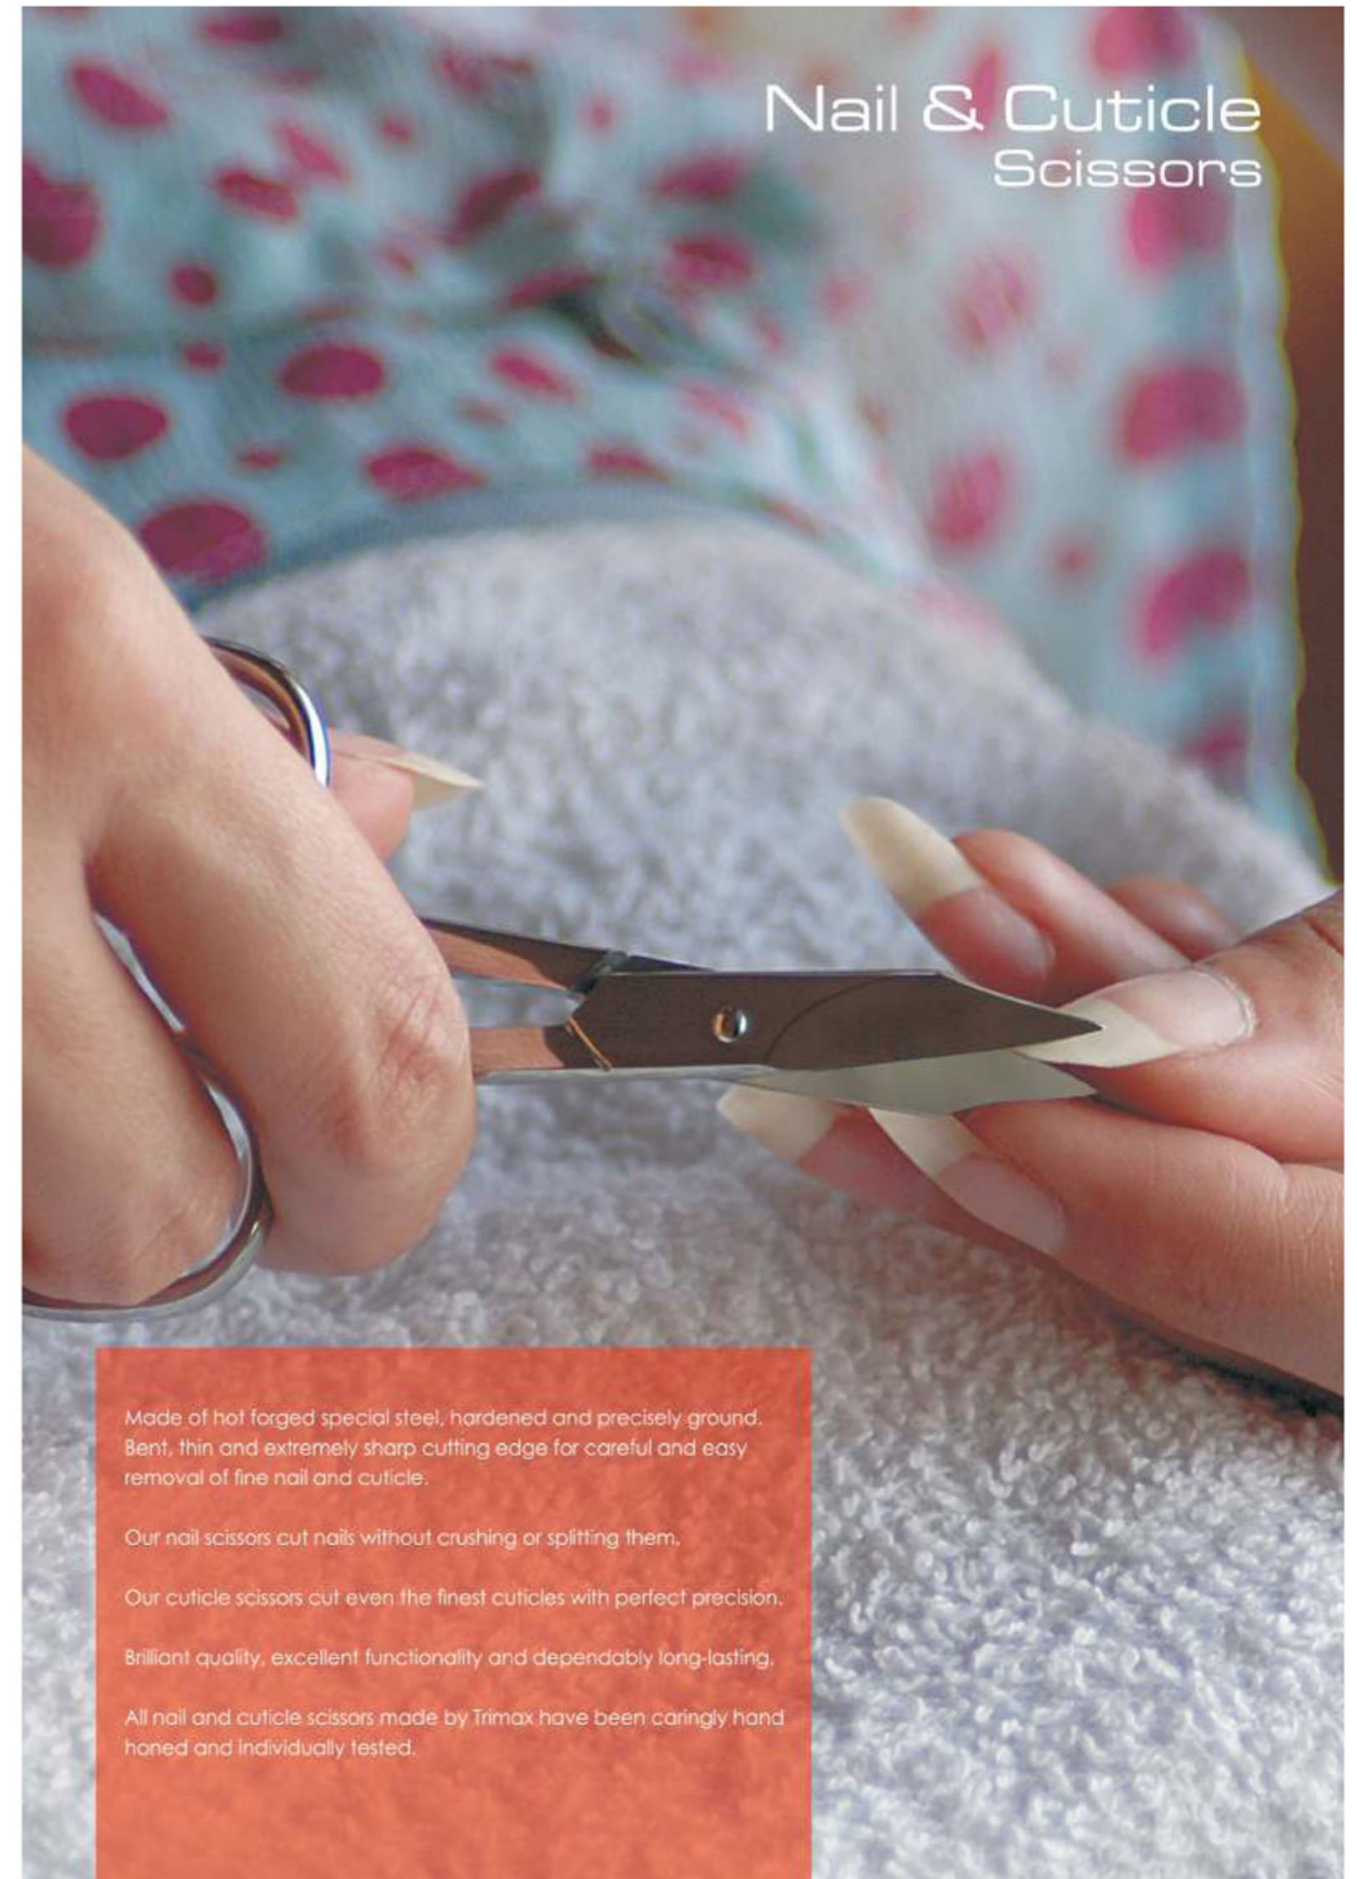

Nail & Cuticle Scissors

Made of hot forged special steel, hardened and precisely ground. Bent, thin and extremely sharp cutting edge for careful and easy removal of fine nail and cuticle.

Our nail scissors cut nails without crushing or splitting them.

Our cuticle scissors cut even the finest cuticles with perfect precision.

Brilliant quality, excellent functionality and dependably long-lasting.

All nail and cuticle scissors made by Trimax have been carefully hand honed and individually tested.