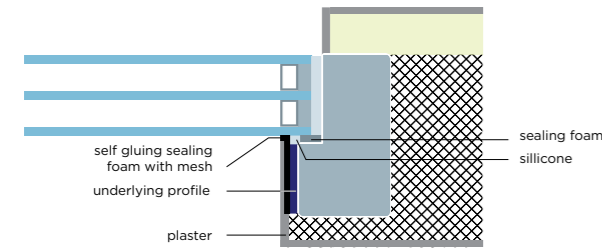

HANDLE WITH ADDITIONAL LOCKING

MULTI-POINT PROTECTION

Increased number of locks on the the sash and frame for increased security.

CLASSIC HINGE

HIDDEN HINGE

ADDITIONAL EQUIPMENT

With additional equipment, we upgrade security, save energy and offer a wide selection of window sills, handles and other systems that improve the user experience.

COMPLETE COVERAGE OF THE PANORAMIC SYSTEM

GLASS GLUING

Using the glass gluing technique, the glass is glued to the sash along the entire edge. The weight of the glass is thus transferred and evenly distributed on all four sides of the profile. The sash with glued glass remains stable and sags less due to good weight transfer. Glued glass is also one of the requirements of the RC2 security level recommended by the police. In case of glass damage, it can be quickly and safely replaced on site. The glazing slats are removed, the glue is cut out and new glass is re-glued to the sash. Due to the stability of the wing thus obtained, additional steel reinforcements, which are good thermal conductors, can be omitted for large elements and glass-fiber-reinforced plastic can be used instead for reinforcement.