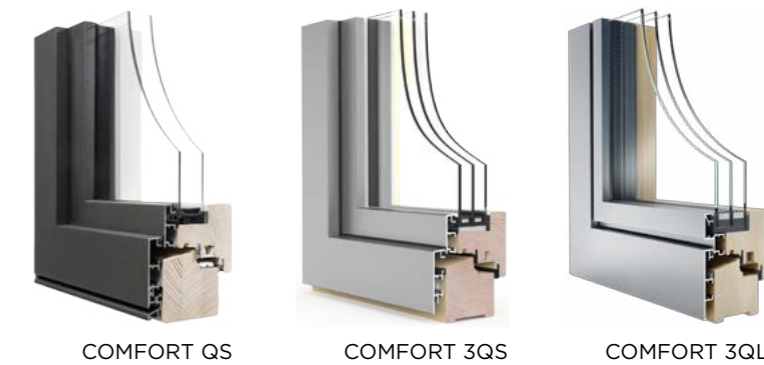

COMFORT 3Q

The window COMFORT is warm and friendly on the inside, but decisive and durable on the outside. The appearance of the interior can be adapted to the residential equipment, and the appearance of the exterior to the appearance of the facade. COMFORT windows represent the basic line of aluminum - wood windows, which are distinguished by the softness of the wood and the durability of aluminum. The design variety of aluminum profiles on the one hand offers windows with softly rounded or sharp-edged contours, and on the other profiles of neat, elegant, aligned lines.