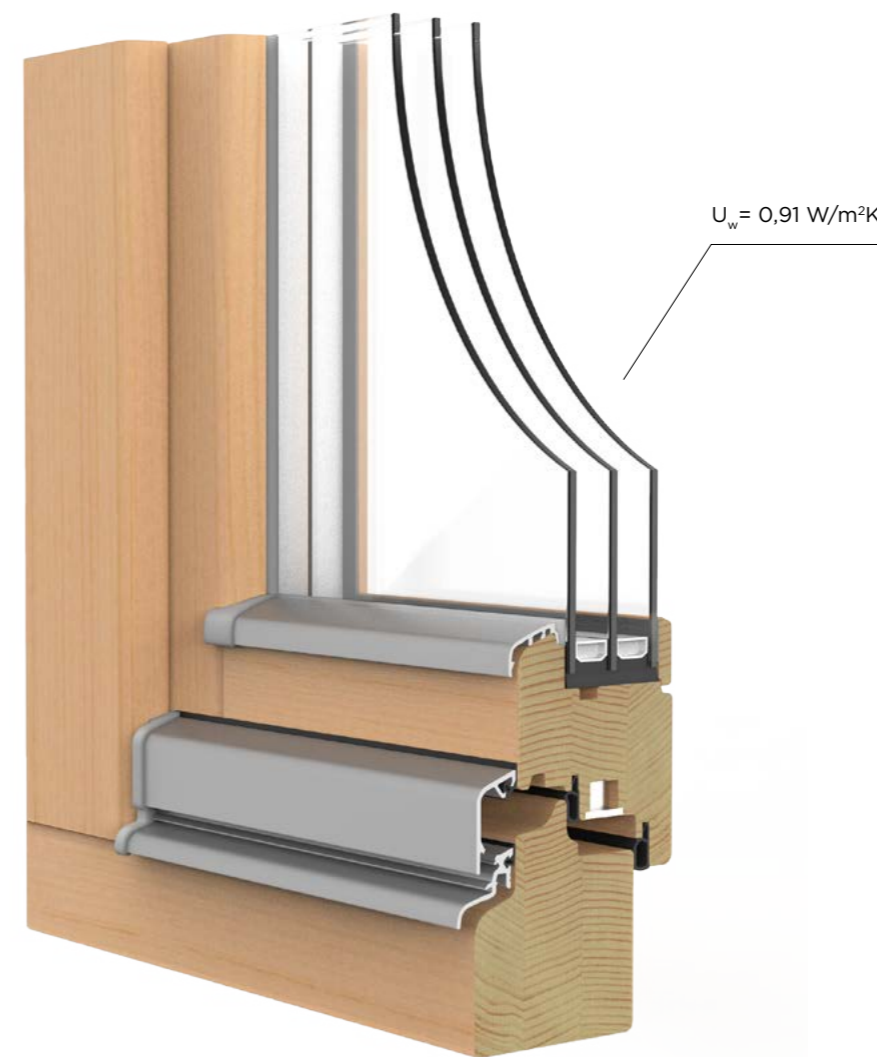

NATURE

NATURE 3

NATURE window can be best described by an ancient wisdom: the best solutions are simple. The window concept is based on a century old tradition with the help of modern technology. The result is a simple yet generous window: generous because of the benefits it guarantees. The family of NATURE windows consists of wooden windows consisting of 68 mm thick window profiles, which can be made of various wood types (spruce / fir / larch / oak / walnut / pine / red grandis).