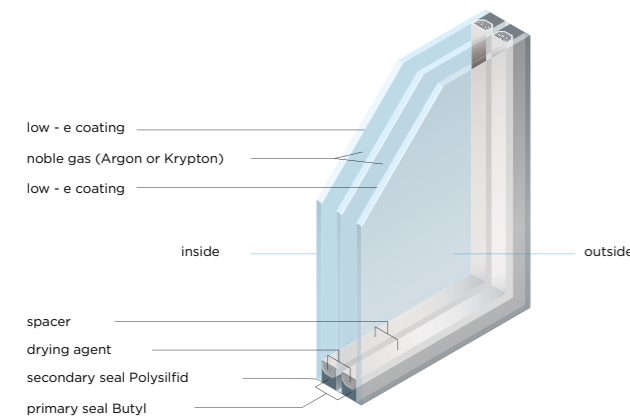

TRIPLE GLASS

4-/18Ar/4/18Ar/4 $U_g = 0,5 \text{ W/m}^2\text{K}$ $g = 0,54$ $R_{v} = 34 \text{ dB}$