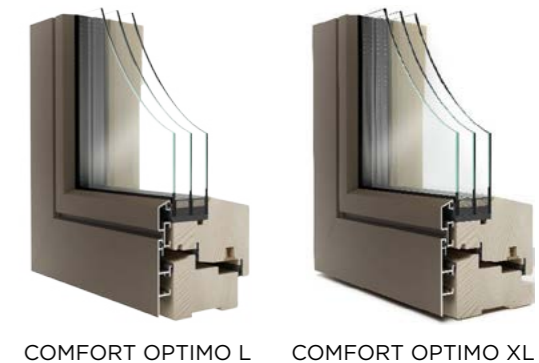

COMFORT 3Q

The window COMFORT is warm and friendly on the inside, but decisive and durable on the outside. The appearance of the interior can be adapted to the residential equipment, and the appearance of the exterior to the appearance of the facade. COMFORT windows represent the basic line of aluminum - wood windows, which are distinguished by the softness of the wood and the durability of aluminum. The design variety of aluminum profiles on the one hand offers windows with softly rounded or sharp-edged contours, and on the other profiles of neat, elegant, aligned lines.