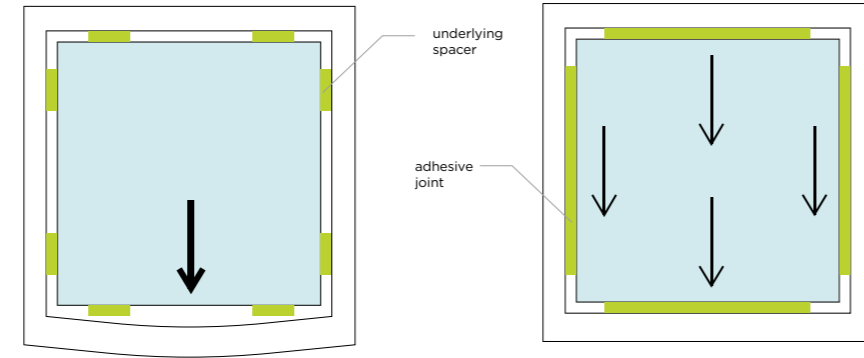

GLASS

Glass is a valuable layer between the inside and outside. This is one of the key elements of achieving comfort in a room, as it provides the basic function of the window, on one hand and on another, takes care of a number of other important effects - from obscuring the views to saving energy and noise protection.