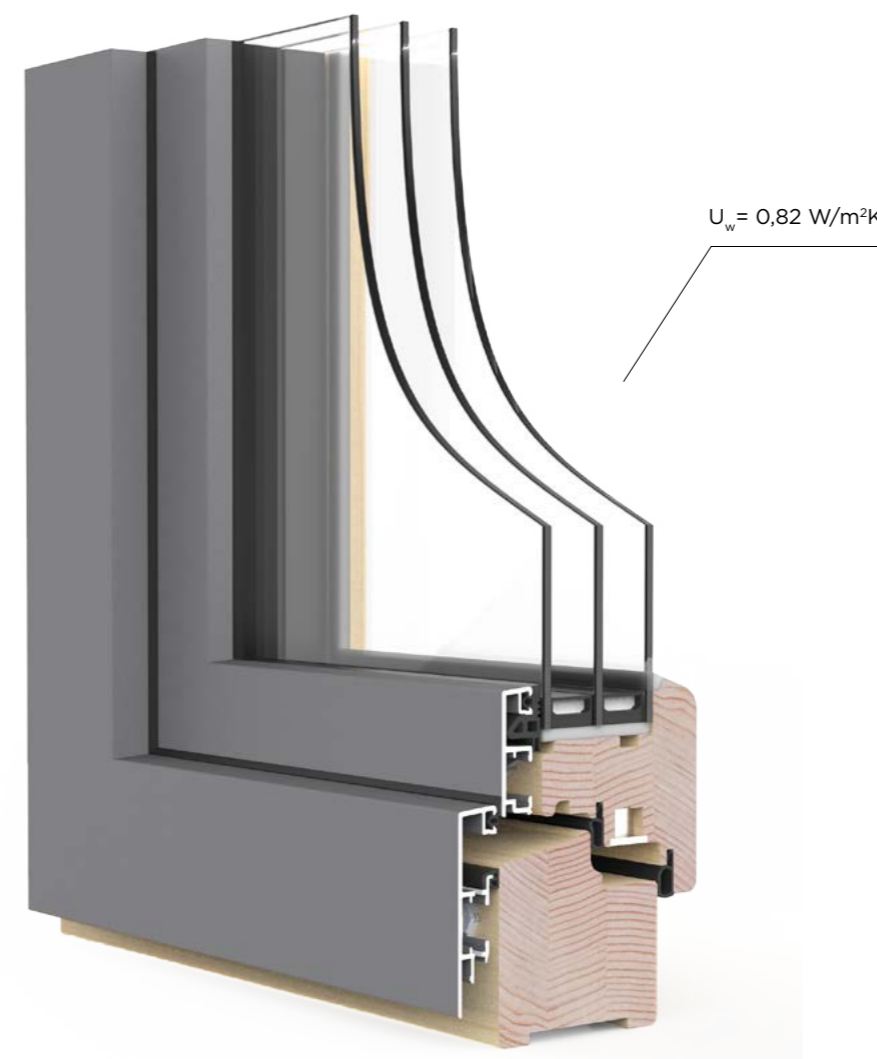

COMFORT 3Q

The window COMFORT is warm and friendly on the inside, but decisive and durable on the outside. The appearance of the interior can be adapted to the residential equipment, and the appearance of the exterior to the appearance of the facade. COMFORT windows represent the basic line of aluminum - wood windows, which are distinguished by the softness of the wood and the durability of aluminum. The design variety of aluminum profiles on the one hand offers windows with softly rounded or sharp-edged contours, and on the other profiles of neat, elegant, aligned lines.