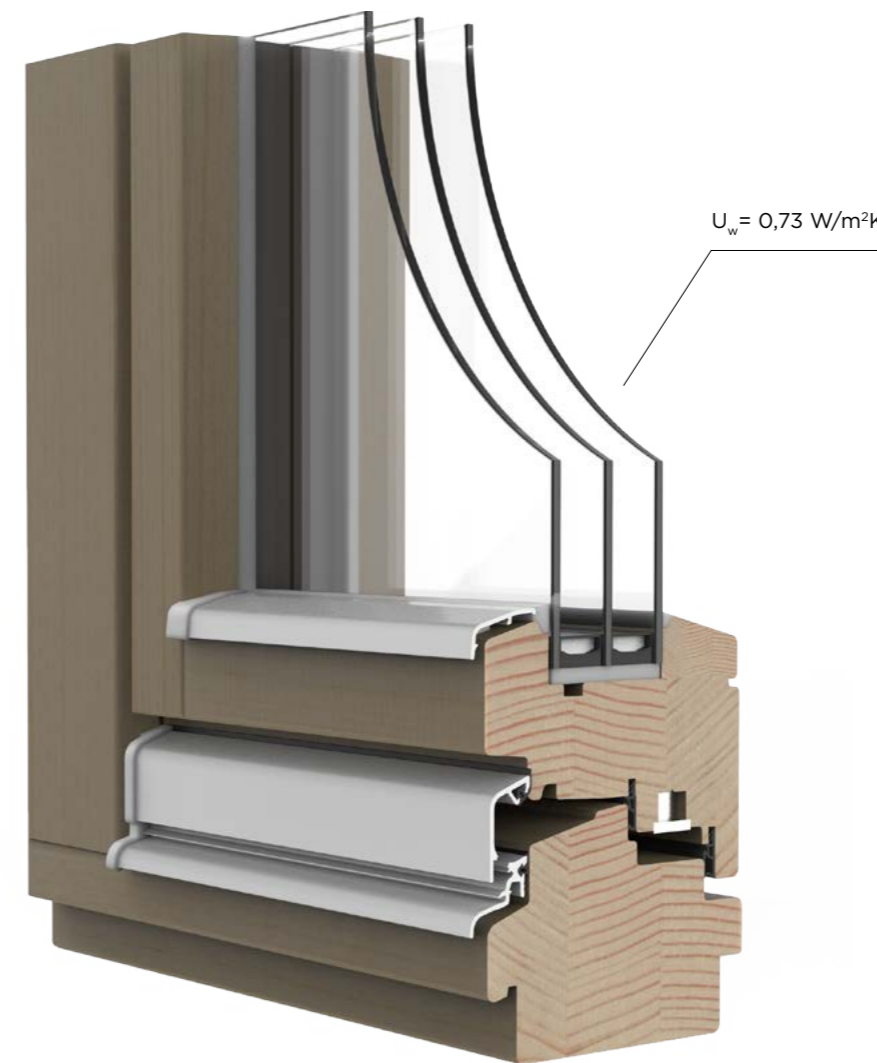

NATURE

NATURE 3

NATURE window can be best described by an ancient wisdom: the best solutions are simple. The window concept is based on a century old tradition with the help of modern technology. The result is a simple yet generous window: generous because of the benefits it guarantees. The family of NATURE windows consists of wooden windows consisting of 68 mm thick window profiles, which can be made of various wood types (spruce / fir / larch / oak / walnut / pine / red grandis).