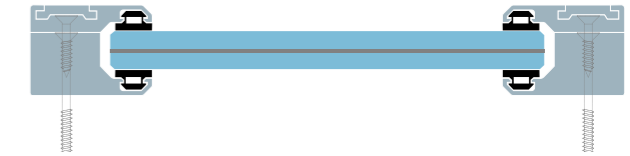

GLASS RAILINGS

In a discreet way, we achieve safety standards against falls into the depths with glass railings, which in an elegant way enable the installation of panoramic glazing extending all the way from floor to ceiling, even in the upper floors.