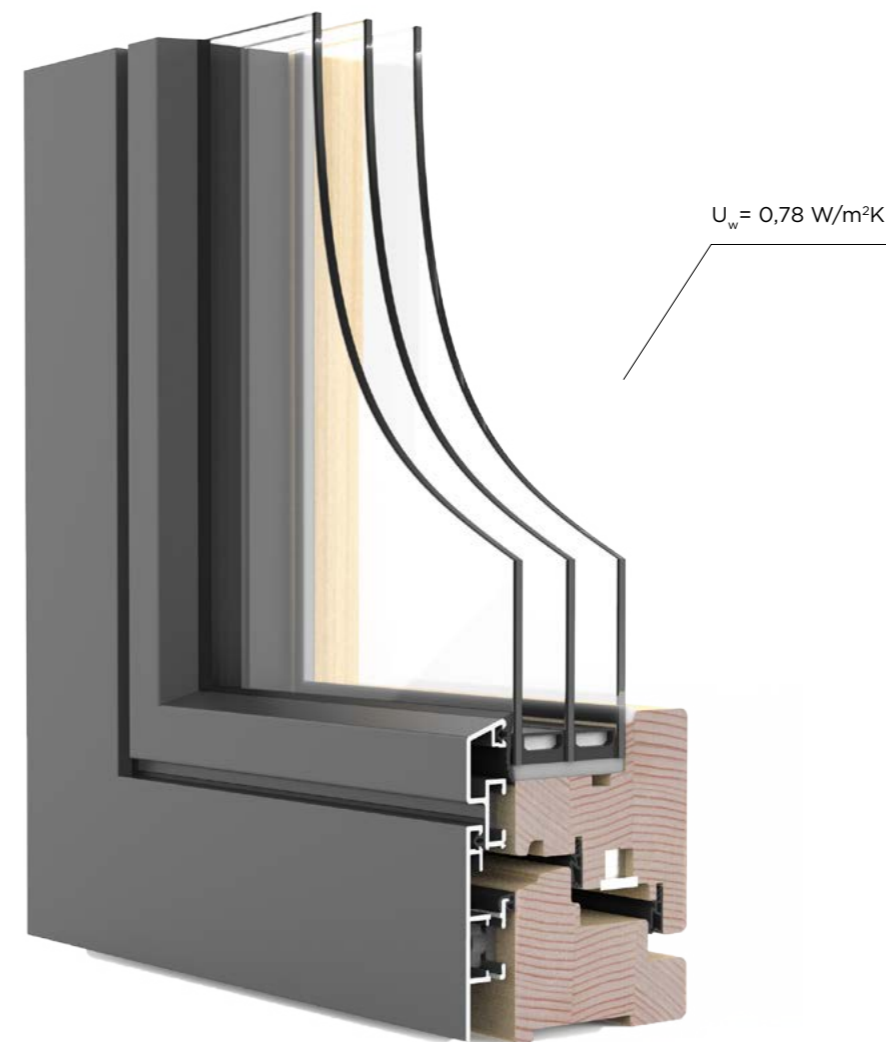

COMFORT 3Q

The window COMFORT is warm and friendly on the inside, but decisive and durable on the outside. The appearance of the interior can be adapted to the residential equipment, and the appearance of the exterior to the appearance of the facade. COMFORT windows represent the basic line of aluminum - wood windows, which are distinguished by the softness of the wood and the durability of aluminum. The design variety of aluminum profiles on the one hand offers windows with softly rounded or sharp-edged contours, and on the other profiles of neat, elegant, aligned lines.