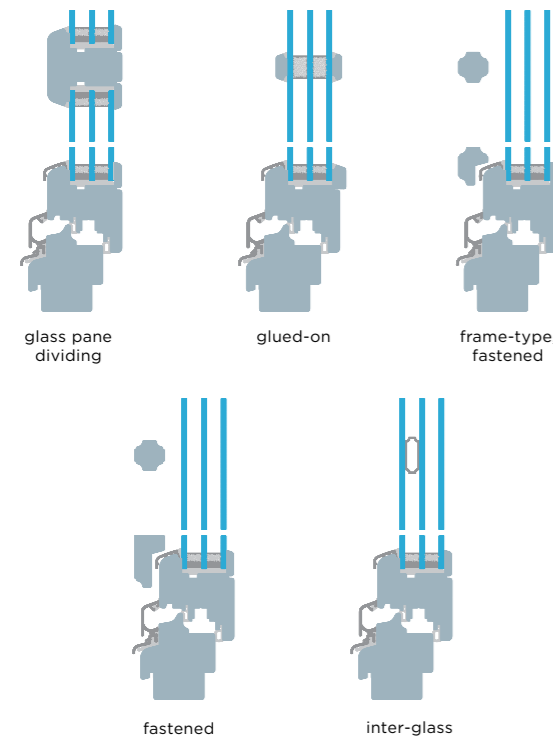

SHUTTERS AND CROSS-BARS

Tradition, coziness, heritage. At M SORA, we are looking for new answers to functional challenges in transforming spaces into comfortable and inspiring premises every day. This has resulted in a competent set of products that can be used to improve the usable value of each window type.