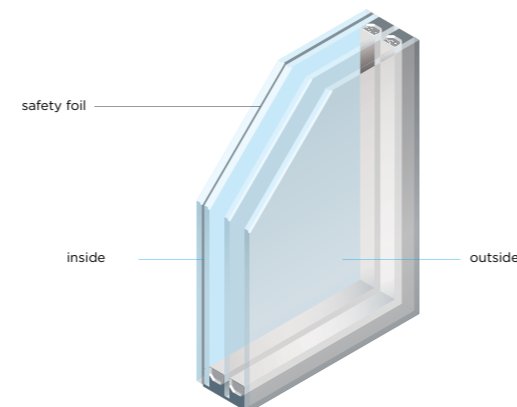

COMPLETE COVERAGE OF THE PANORAMIC SYSTEM

GLASS GLUING

Using the glass gluing technique, the glass is glued to the sash along the entire edge. The weight of the glass is thus transferred and evenly distributed on all four sides of the profile. The sash with glued glass remains stable and sags less due to good weight transfer. Glued glass is also one of the requirements of the RC2 security level recommended by the police. In case of glass damage, it can be quickly and safely replaced on site. The glazing slats are removed, the glue is cut out and new glass is re-glued to the sash. Due to the stability of the wing thus obtained, additional steel reinforcements, which are good thermal conductors, can be omitted for large elements and glass-fiber-reinforced plastic can be used instead for reinforcement.

SAFETY GLASS

4ESG-/16Ar/4ESG/16Ar/44.4 $U_g = 0,6 \text{ W/m}^2\text{K}$ $g = 0,50$ $R_{v} = 41 \text{ dB}$

GLASS RAILINGS

In a discreet way, we achieve safety standards against falls into the depths with glass railings, which in an elegant way enable the installation of panoramic glazing extending all the way from floor to ceiling, even in the upper floors.