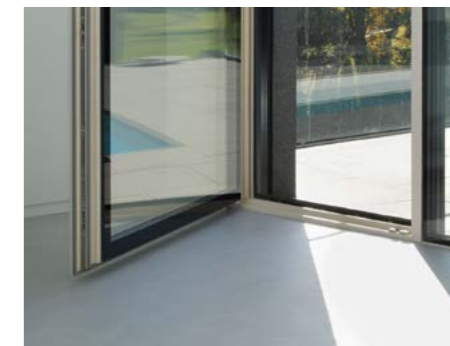

BALCONY DOOR - low threshold

BALCONY DOOR - classic threshold

FRONT MOUNTED

HIDDEN

VISIBLE

BLINDS

Light. The play of shadows or complete dimming are the options offered by shading with blinds. You can choose from many shapes of slats, guides and color versions, as we can offer the desired shades with the RAL color scale.