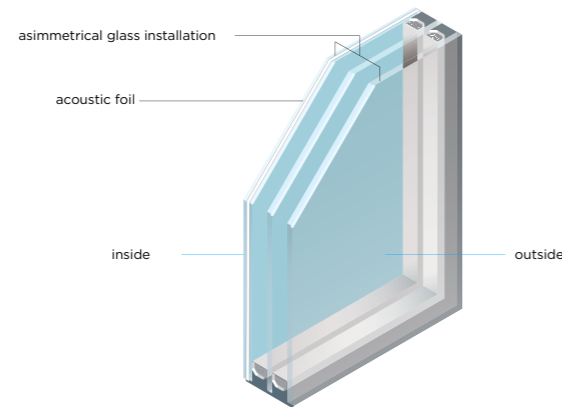

ACOUSTIC GLASS

8:/16Ar/4/16Ar/44.2A $U_g = 0,6 \text{ W/m}^2\text{K}$ $g = 0,50$ $R_{v} = 45 \text{ dB}$