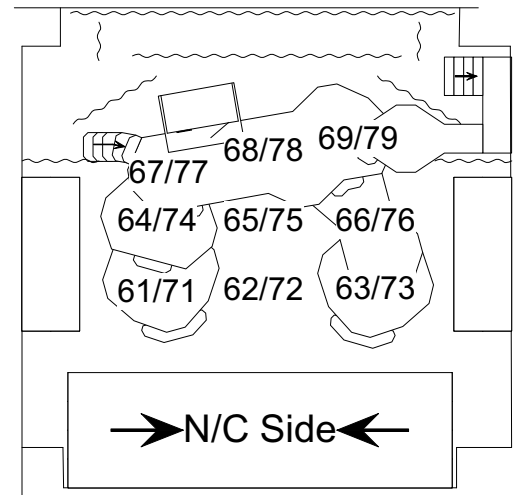

Father Comes Home Magic Sheet

Vectorworks Educational Version

Design: B. Scruggs
ME: S. Zupancic

Down R83/R321 ↓

Front Gobo
R16 G706 ↑

Side Wash
R69/R333 ←

↗ Angled Front ↖
R02/R72

Rear Gobo
R88 A3569 ↓