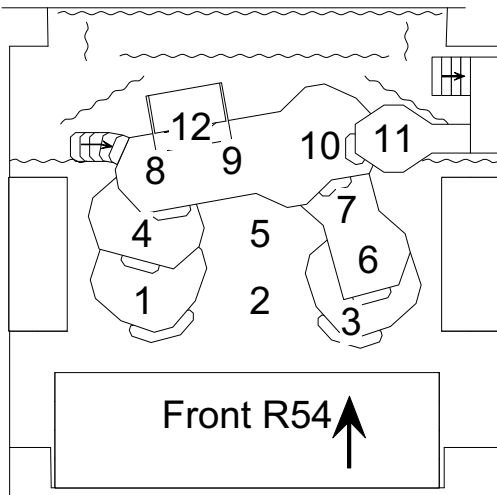

Father Comes Home Magic Sheet

Vectorworks Educational Version

Design: B. Scruggs
ME: S. Zupancic

Down R83/R321 ↓

Front Gobo
R16 G706 ↑

Side Wash
R69/R333 ←

↗ Angled Front ↖
R02/R72

Rear Gobo
R88 A3569 ↓