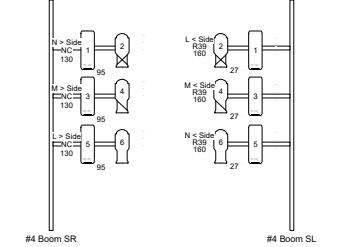

Lighting key

All sidearms are 2'0" apart.  
The tallest sidearm is 18'0".

	EASTERN MICHIGAN UNIVERSITY PRESENTS		<p>1 OF 2</p>
	<b>Fiddler on the Roof</b>		
	Brian M. Scrogge	Lighting Designer	
	David Koltunich	Master Electrician	
	Pirooz Aghsa	Director	
Quirk Theatre Venue Lighting Plot 17 October 2013			