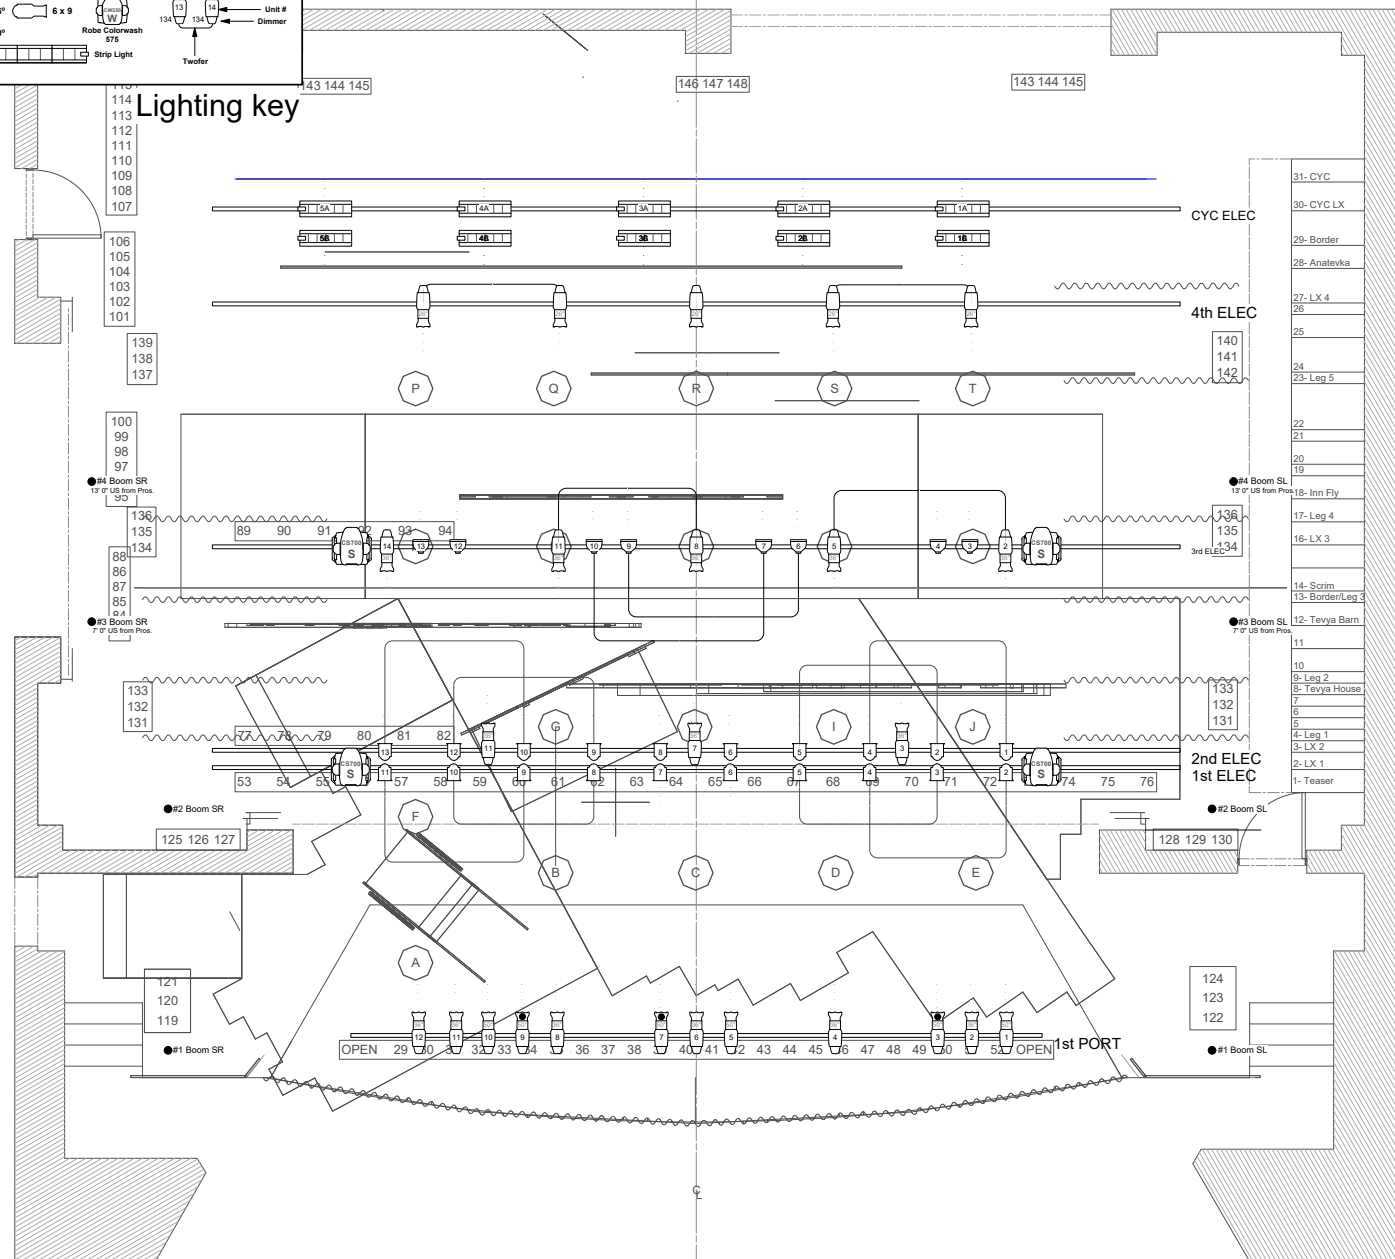

Lighting key

All sidearms are 2'0" apart.  
The tallest sidearm is 18'0".

	EASTERN MICHIGAN UNIVERSITY PRESENTS		<p>1 OF 2</p>
	<b>Fiddler on the Roof</b>		
	Brian M. Scrogge	Lighting Designer	
	David Koltunich	Master Electrician	
	Pirooz Aghsa	Director	
Quirk Theatre Venue Lighting Plot 17 October 2013			