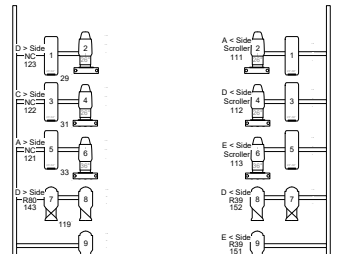

Lighting key

All sidearms are 2'0" apart.  
The tallest sidearm is 18'0".

	EASTERN MICHIGAN UNIVERSITY PRESENTS		<p>1 OF 2</p>
	<b>Fiddler on the Roof</b>		
	Brian M. Scrogge	Lighting Designer	
	David Koltunich	Master Electrician	
	Pirooz Aghsa	Director	
Quirk Theatre Venue Lighting Plot 17 October 2013			