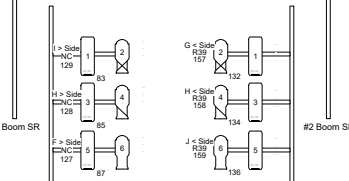

Lighting key

All sidearms are 2'0" apart.  
The tallest sidearm is 18'0".

	EASTERN MICHIGAN UNIVERSITY PRESENTS		<p>1 OF 2</p>
	<b>Fiddler on the Roof</b>		
	Brian M. Scrogge	Lighting Designer	
	David Koltunich	Master Electrician	
	Pirooz Aghsa	Director	
Quirk Theatre Venue Lighting Plot 17 October 2013			