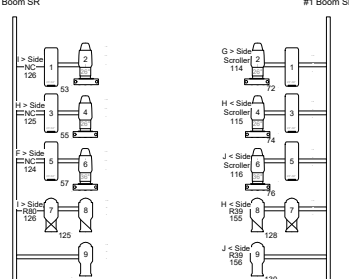

Lighting key

All sidearms are 2'0" apart.  
The tallest sidearm is 18'0".

	EASTERN MICHIGAN UNIVERSITY PRESENTS		<p>1 OF 2</p>
	<b>Fiddler on the Roof</b>		
	Brian M. Scrogge	Lighting Designer	
	David Koltunich	Master Electrician	
	Pirooz Aghsa	Director	
Quirk Theatre Venue Lighting Plot 17 October 2013			