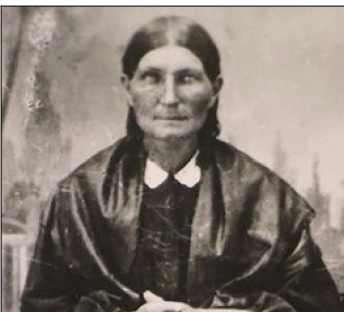

Julie Lagimodiere #3
Born 23 Jul 1822 St. Boniface, Manitoba
Died 19 May 1906 St. Vital, Manitoba