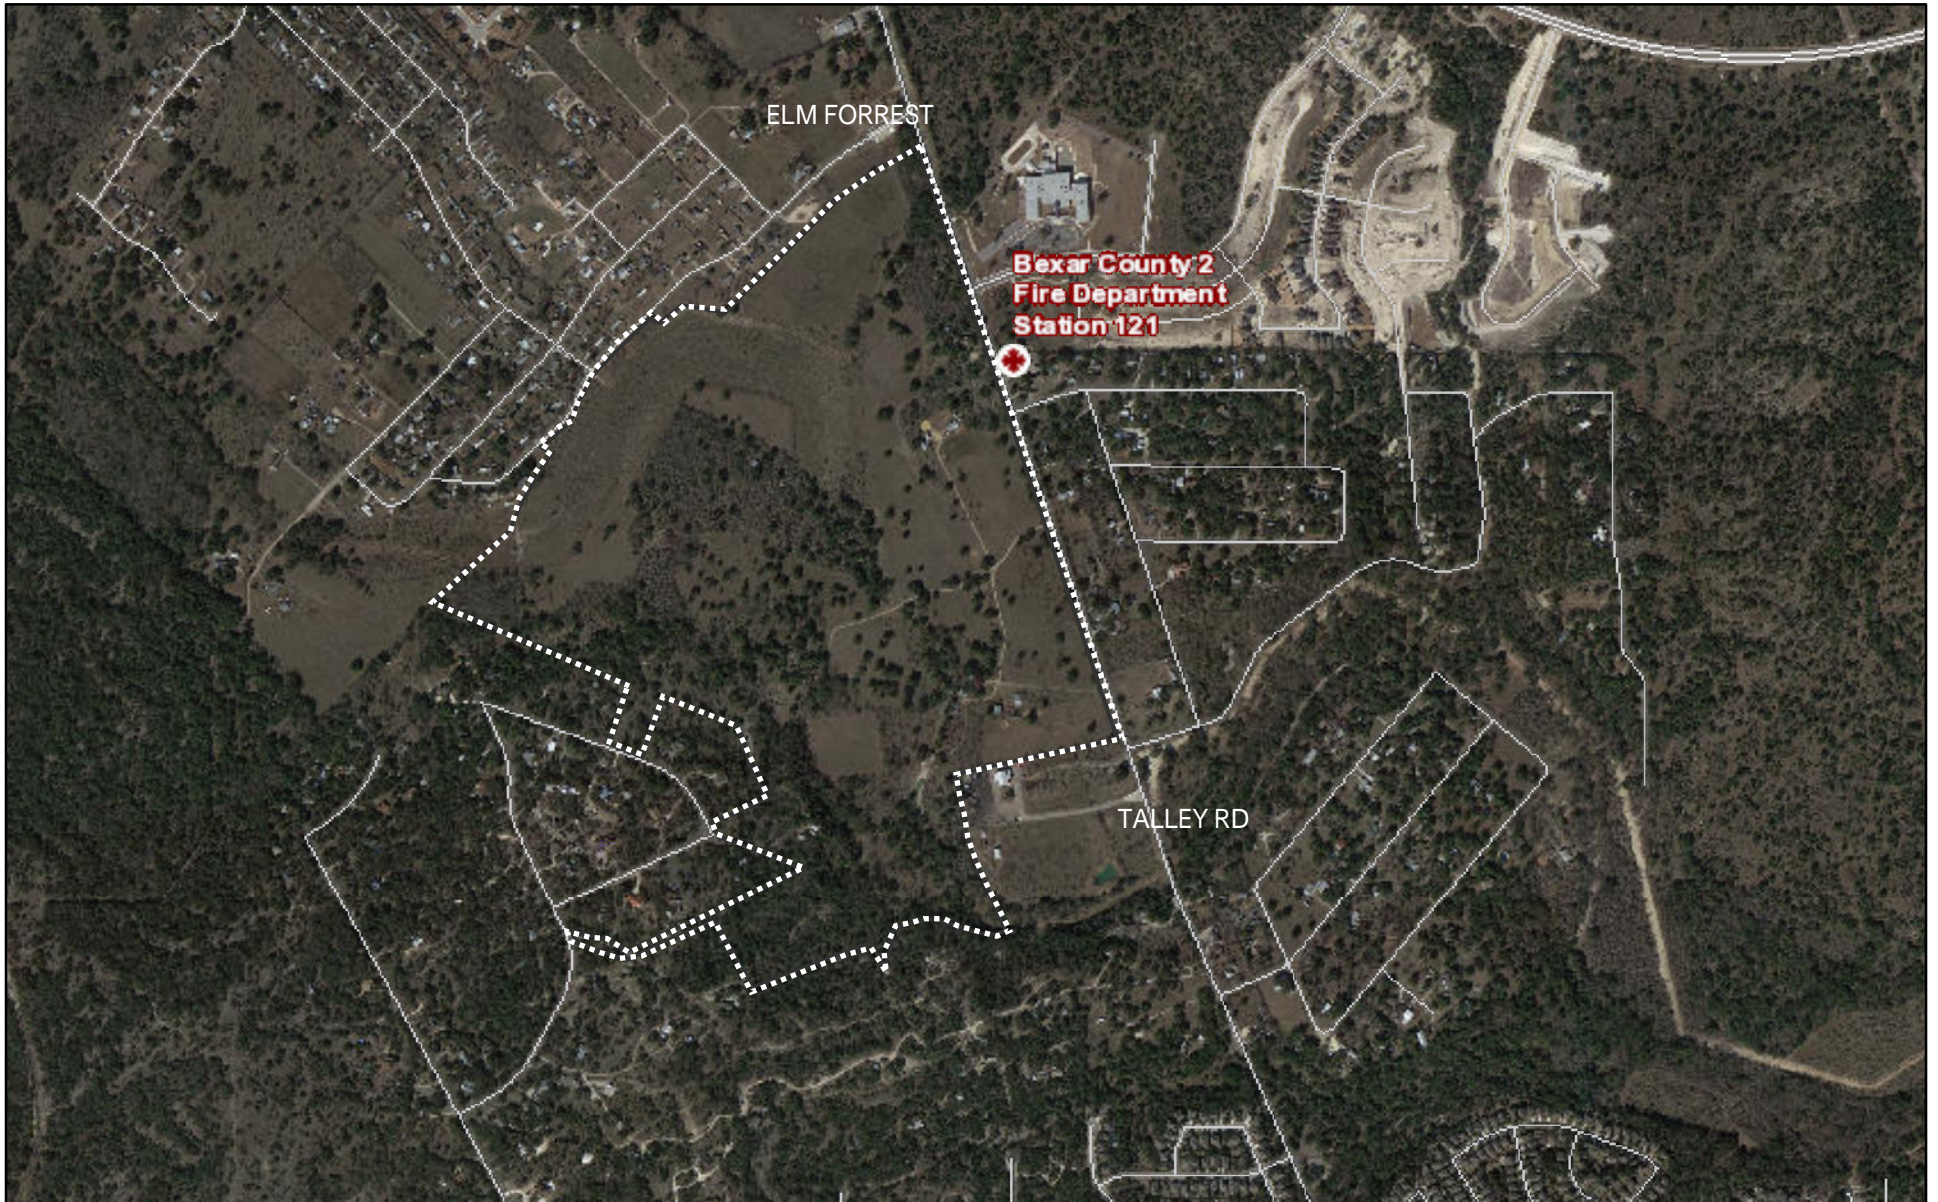

City of San Antonio One Stop

January 3, 2020

— User drawn lines

□ COSA City Limit Boundary

1:14,058

CoSA