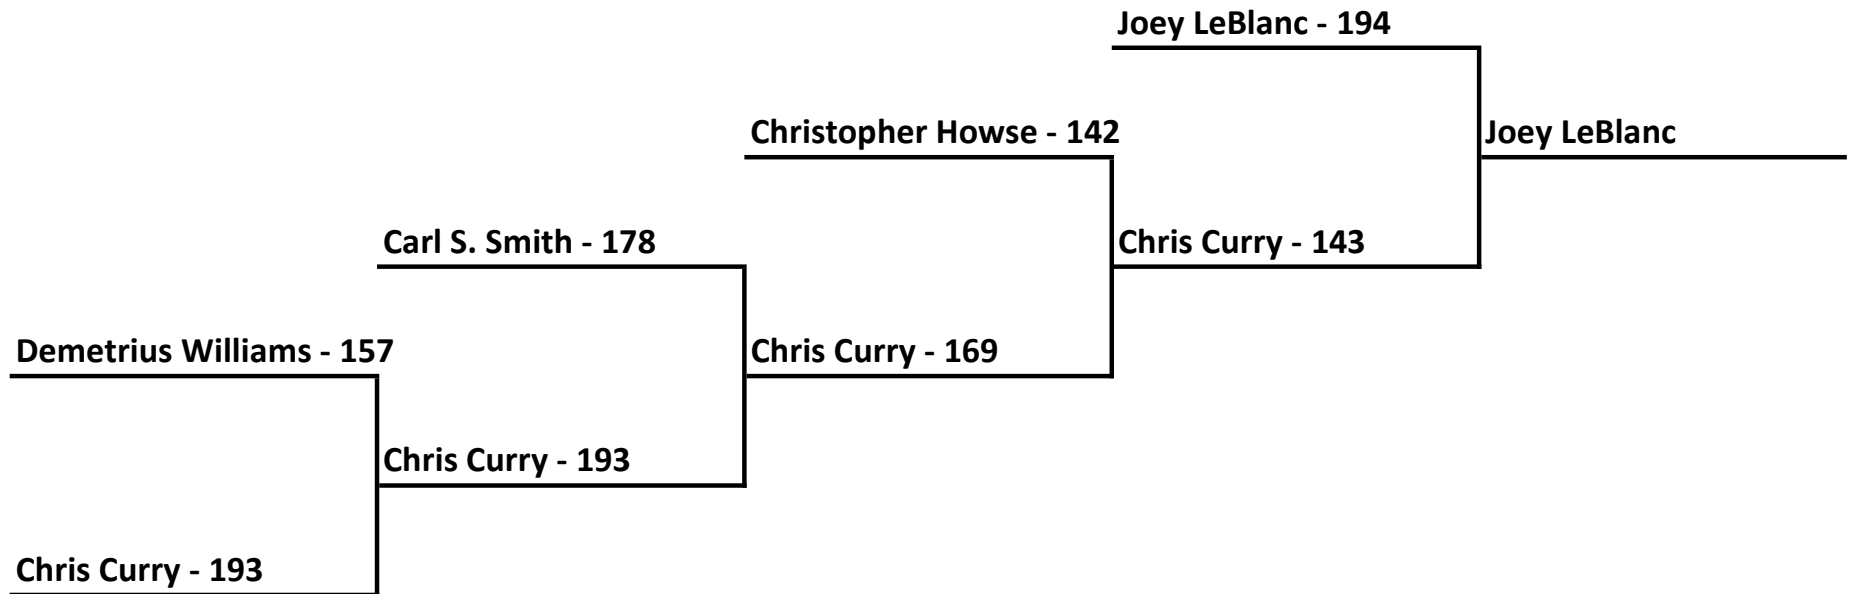

Scratch Masters - D Division

Average 0 - 149

Scratch Masters - C Division

Average 150 - 174

Scratch Masters - B Division

Average 175 - 199

Scratch Masters - A Division

Average 200+