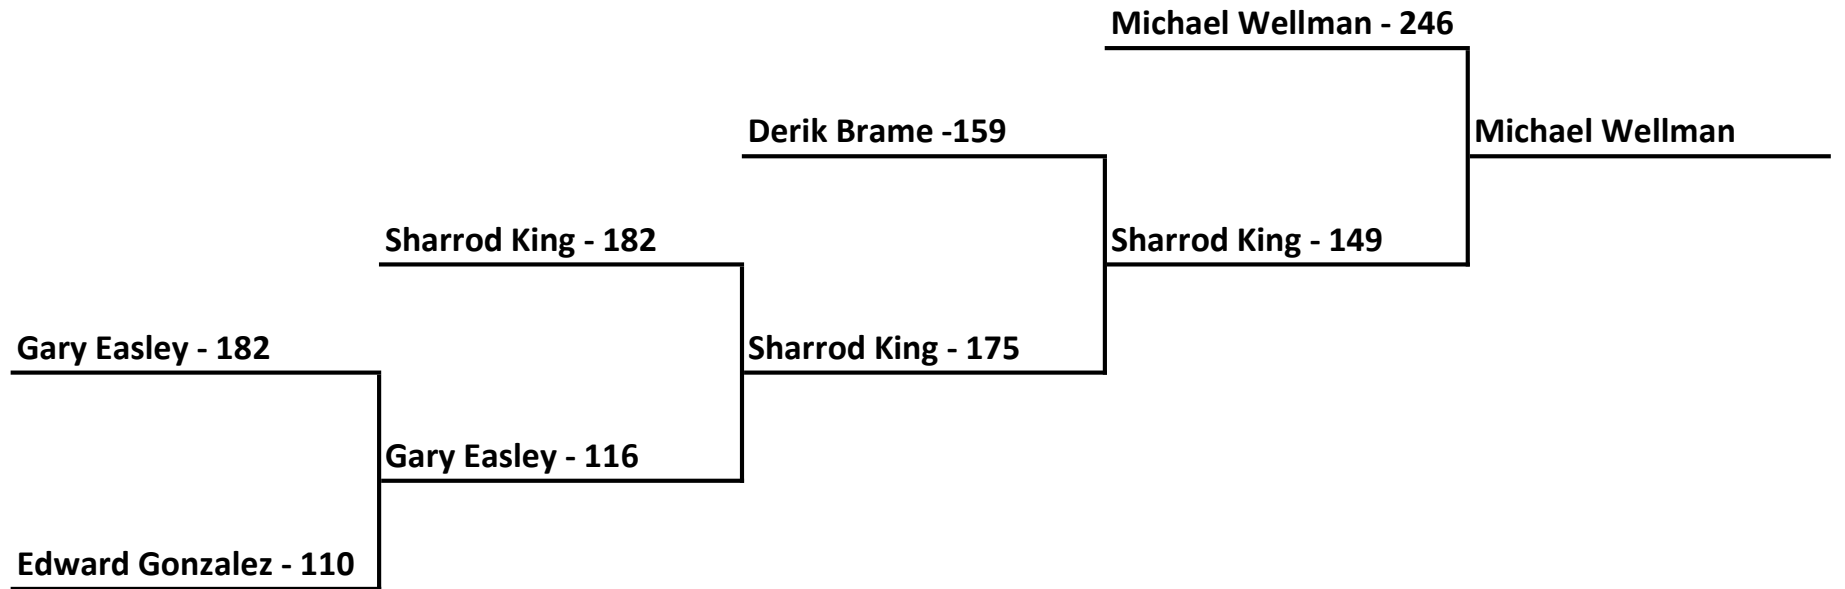

Scratch Masters - D Division

Average 0 - 149

Scratch Masters - C Division

Average 150 - 174

Scratch Masters - B Division

Average 175 - 199

Scratch Masters - A Division

Average 200+