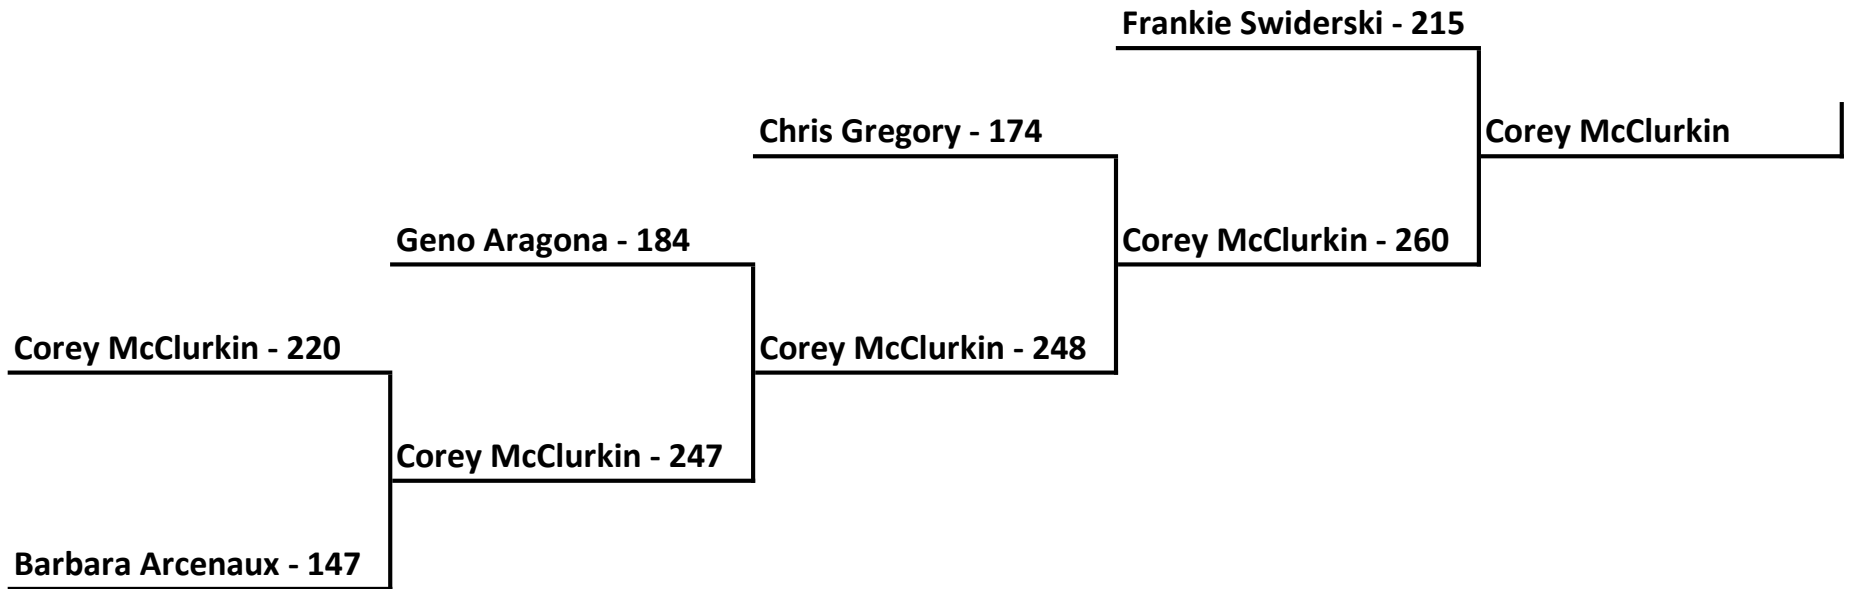

Scratch Masters - D Division

Average 0 - 149

Scratch Masters - C Division

Average 150 - 174

Scratch Masters - B Division

Average 175 - 199

Scratch Masters - A Division

Average 200+