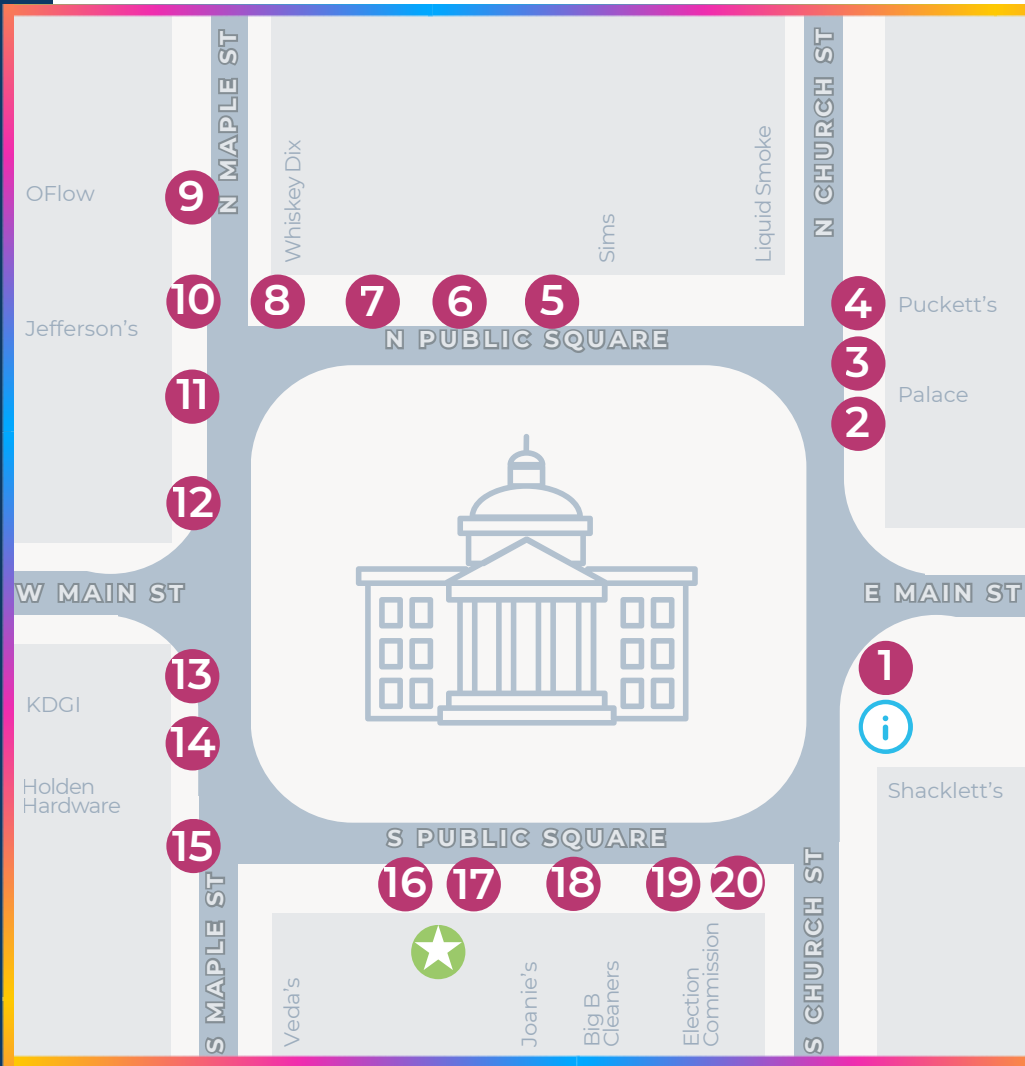

JUNE 5, 2026 | 5-8 PM

THE BORO ART CRAWL

ARTISTS

- | | |
|---------------------------------------|----------------------------|
| 1 Katie Hestla | 11 Garden of Edyn Boutique |
| 2 E.L. Craig | 12 Susan Carter Studio |
| 3 Shellayne Lea | 13 Auracle Links |
| 4 Hoop & Holler Studio | 14 Susan Elizabeth Ogburn |
| 5 Cecilym Valera | 15 Eika Earlington |
| 6 Kevin Harvey Photography | 16 SWCreationZ |
| 7 Wire Wrapture Artistically Twisted™ | 17 Art by Holladay |
| 8 Crystal Springer | 18 Gala's Creations |
| 9 Painted Pony Face Paint | 19 Karin Ellis Art |
| 10 Sam Drapeaux - Nebulous Art | 20 Diana Reed Expressions |

INFO BOOTH

SCAN FOR MAP AND ARTIST INFO

ARTWORK ON DISPLAY

The Grand Exchange & The Cozy Toad

Only official participants registered through The Boro Art Crawl are included on this map.

THEBOROARTCRAWL.COM