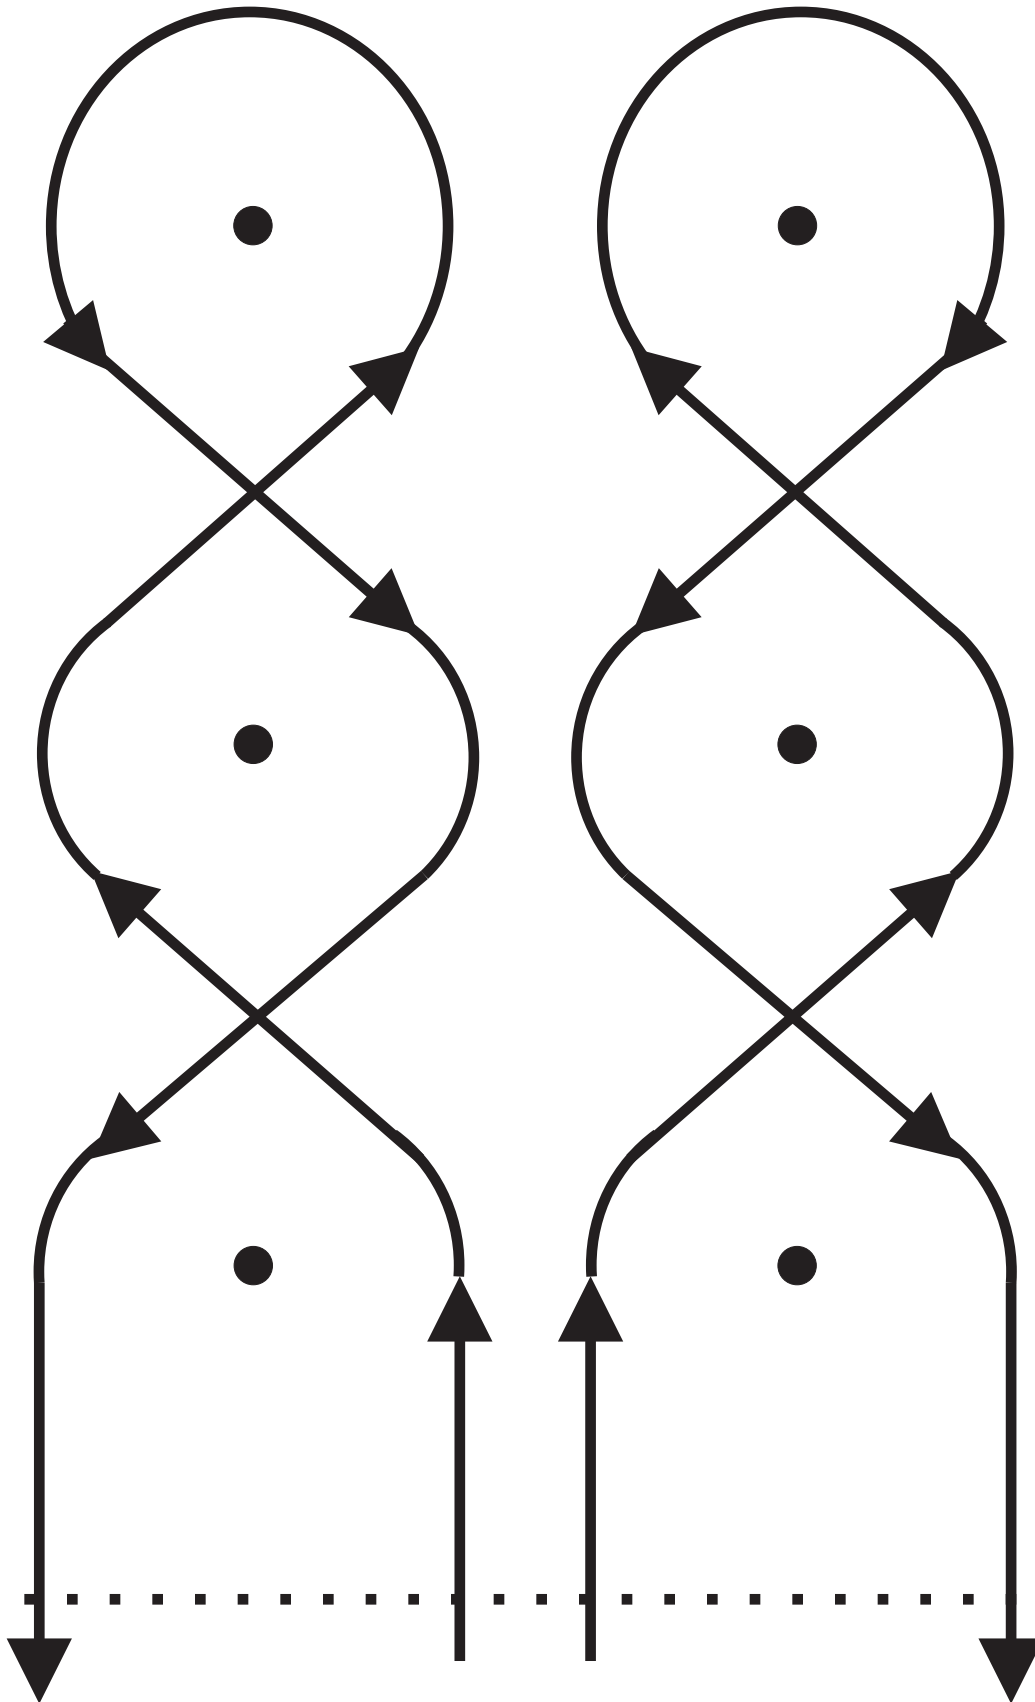

Barrel Dash

Jameson Run

Poles approx.
30' apart
May be run
in either direction

Timer

NAVAJO BLANKET

BLEEDING HEART

POLE BENDING

Cloverleaf Barrels