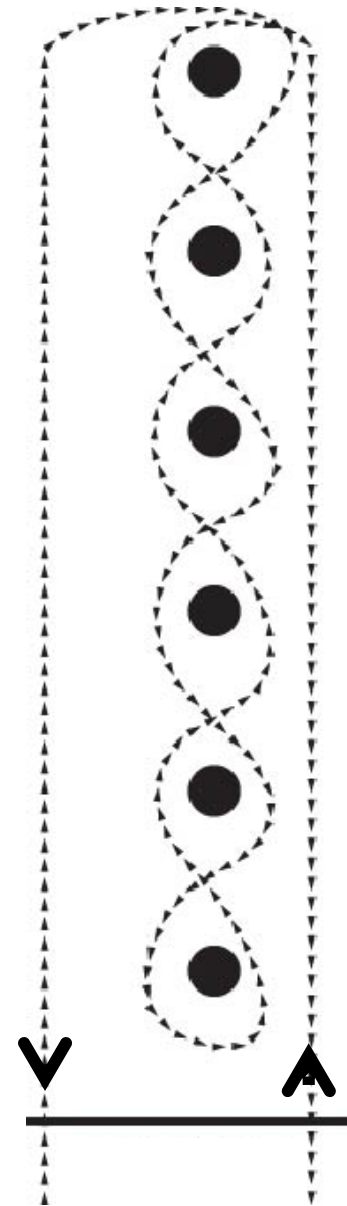

Barrel Dash

Jameson Run

Poles approx.
30' apart
May be run
in either direction

Timer

NAVAJO BLANKET

BLEEDING HEART

POLE BENDING

Cloverleaf Barrels