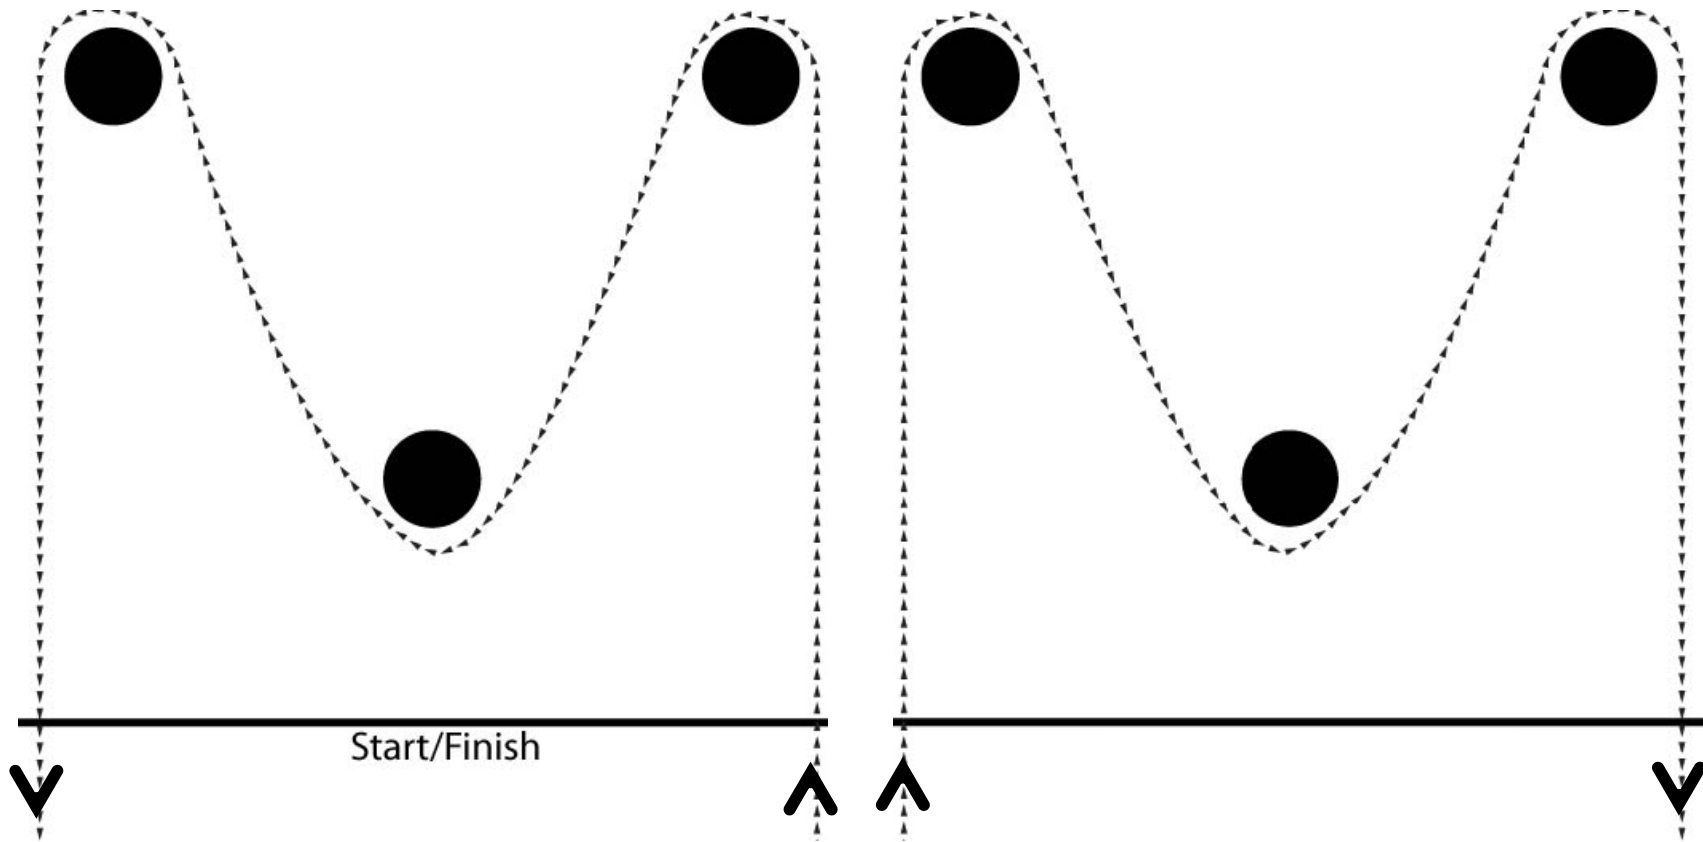

Barrel Dash

Jameson Run

Poles approx.
30' apart
May be run
in either direction

Timer

NAVAJO BLANKET

BLEEDING HEART

POLE BENDING

Cloverleaf Barrels