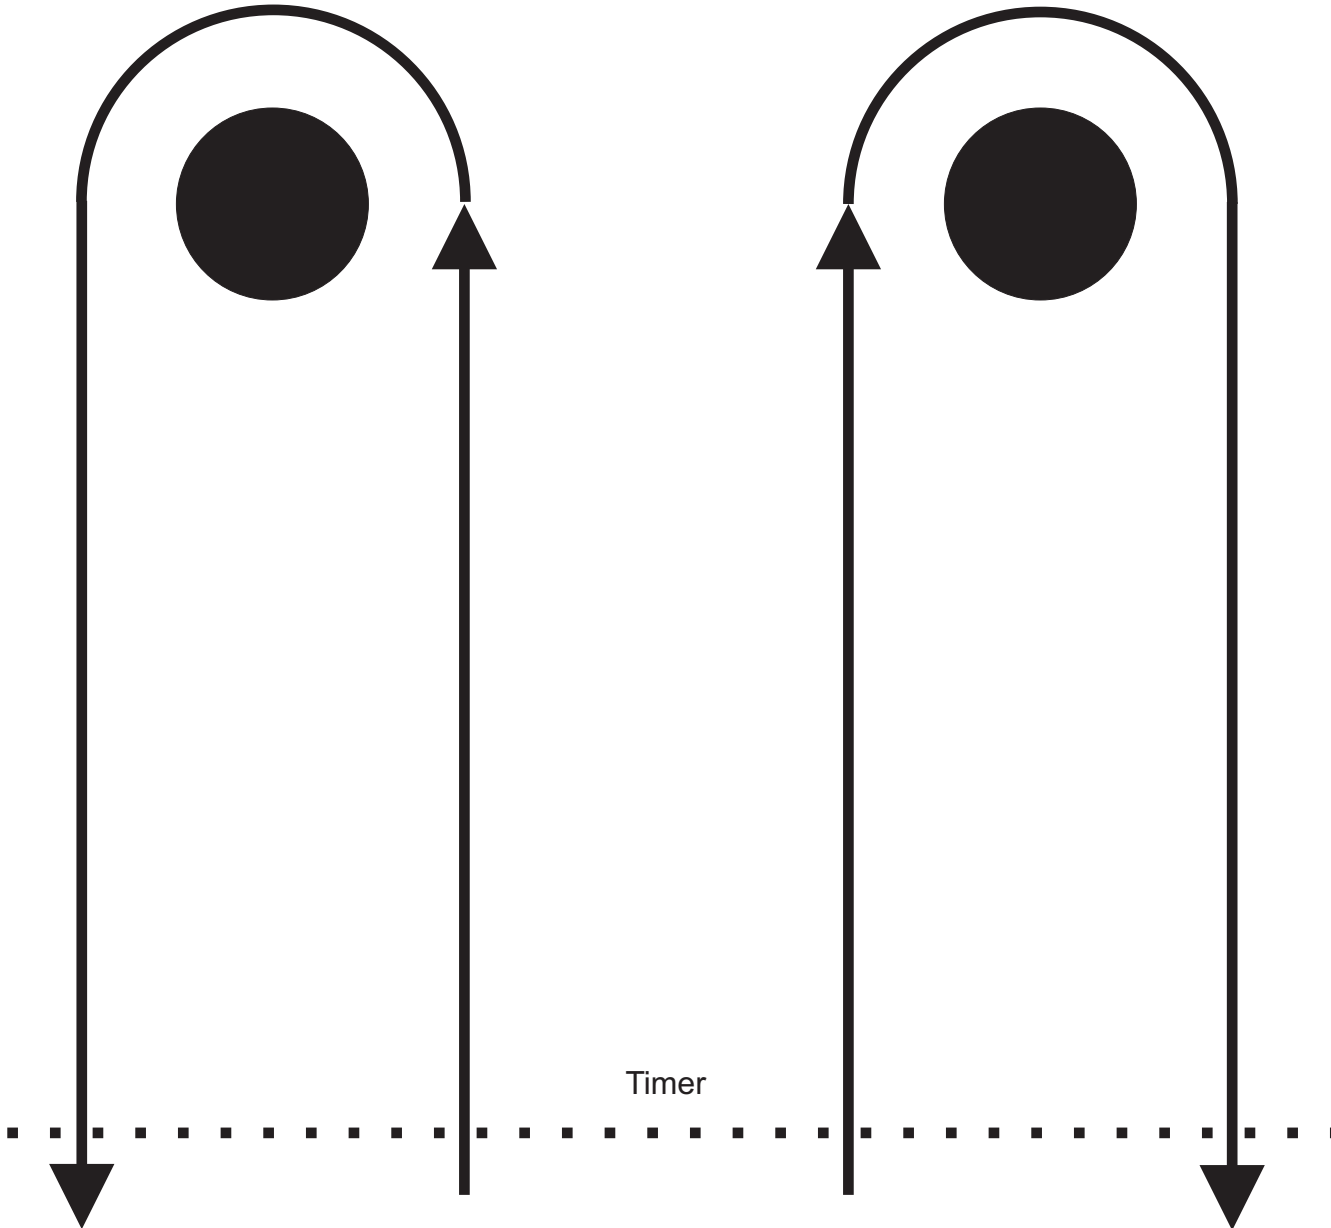

Barrel Dash

Jameson Run

Poles approx.
30' apart
May be run
in either direction

Timer

NAVAJO BLANKET

BLEEDING HEART

POLE BENDING

Cloverleaf Barrels