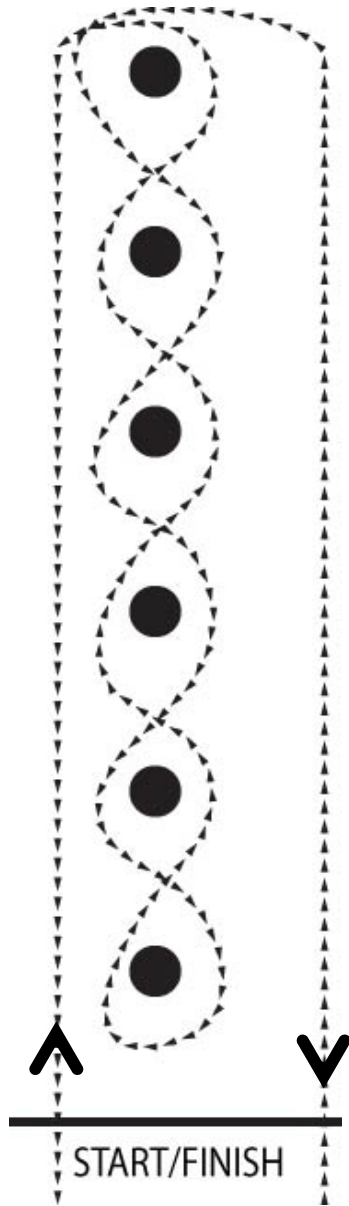

Barrel Dash

Jameson Run

Poles approx.
30' apart
May be run
in either direction

Timer

NAVAJO BLANKET

BLEEDING HEART

POLE BENDING

Cloverleaf Barrels