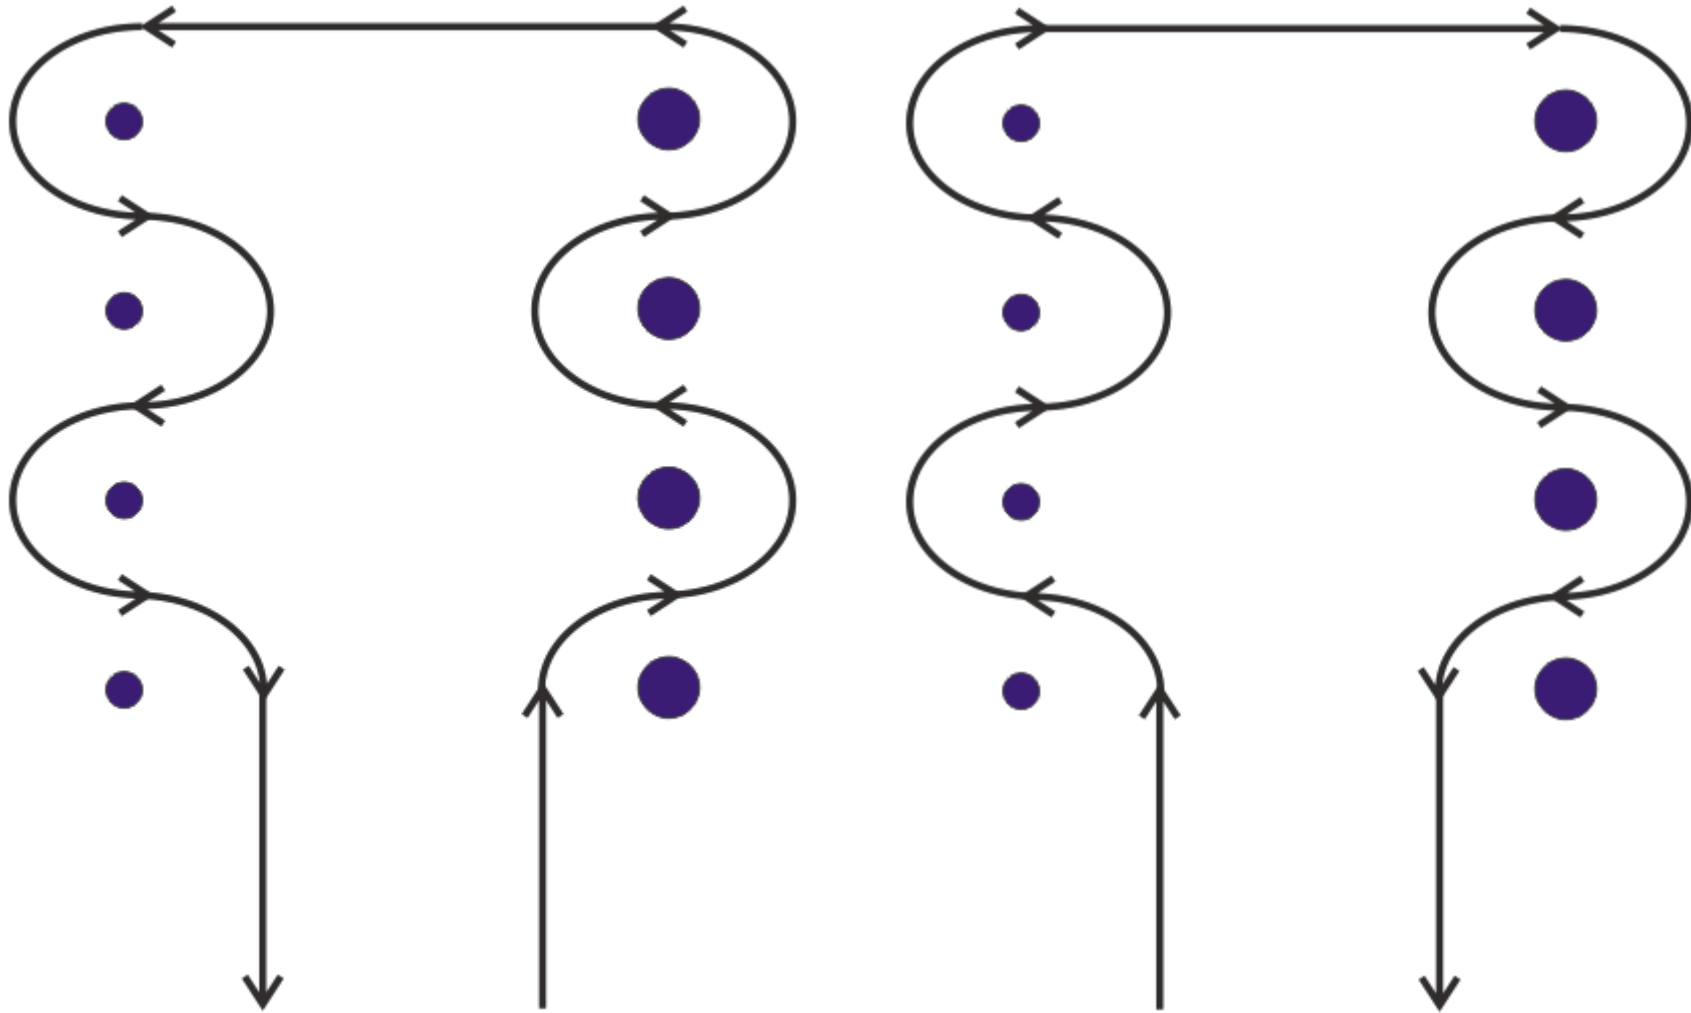

Barrel Dash

Jameson Run

Poles approx.
30' apart
May be run
in either direction

Timer

NAVAJO BLANKET

BLEEDING HEART

POLE BENDING

Cloverleaf Barrels