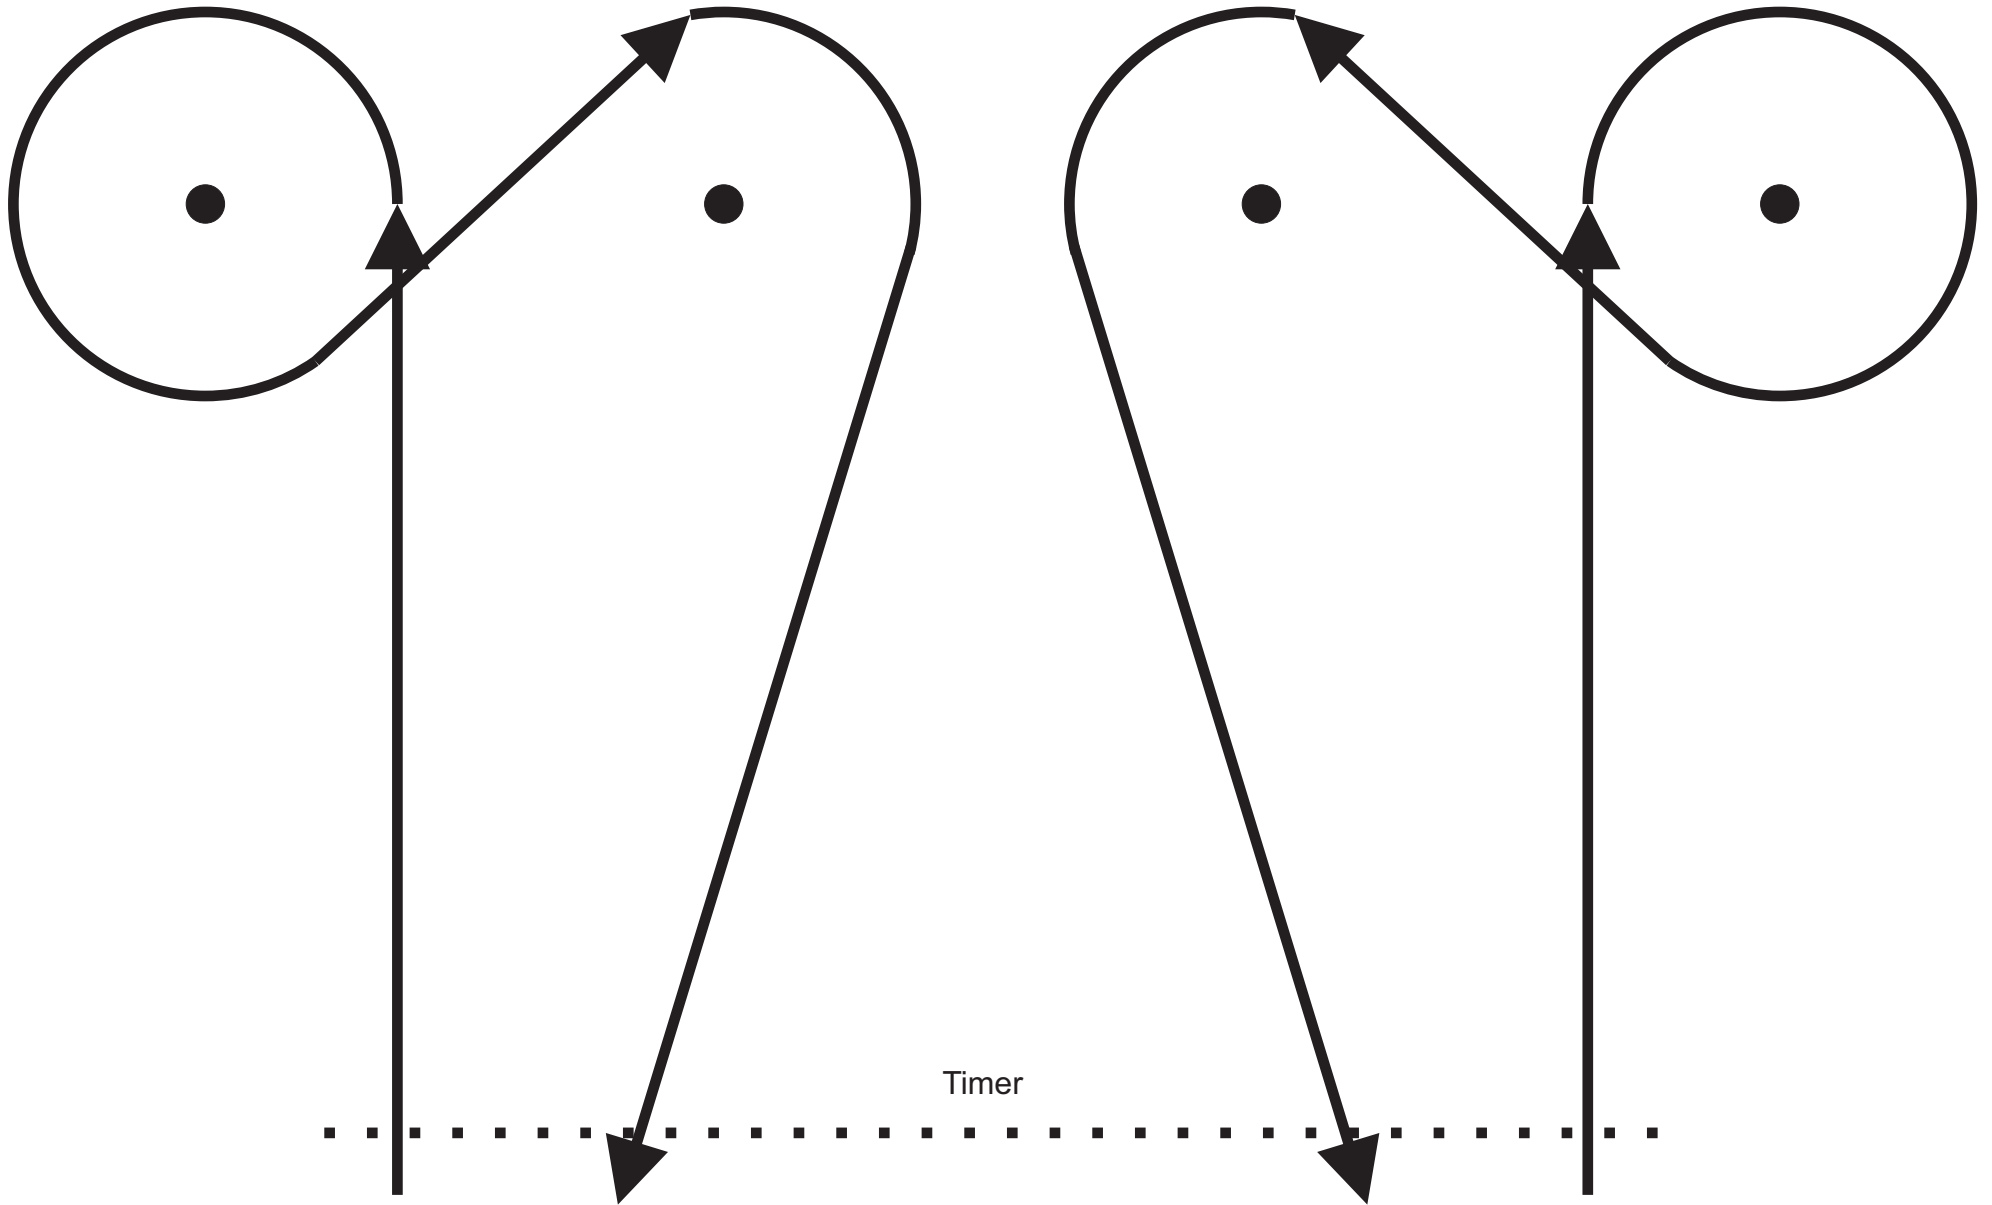

Barrel Dash

Helen Twist

POLE BENDING

Don Maney Run

Jameson Run

Poles approx.
30' apart
May be run
in either direction

Timer

NAVAJO BLANKET