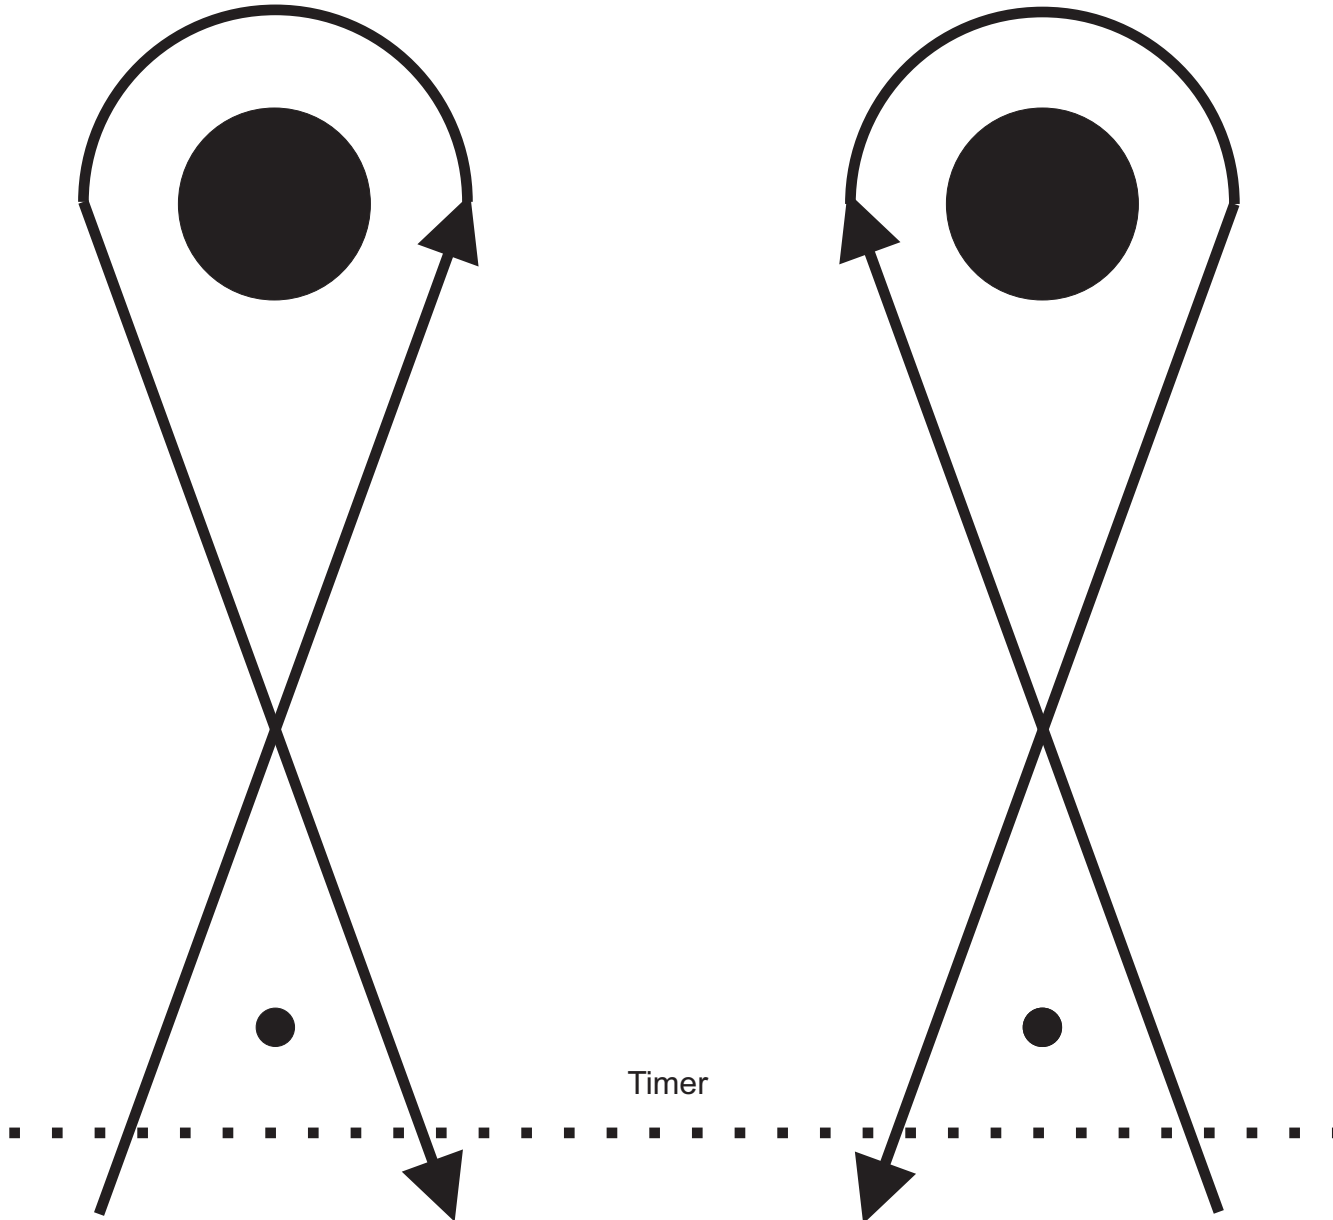

Barrel Dash

Helen Twist

POLE BENDING

Don Maney Run

Jameson Run

Poles approx.
30' apart
May be run
in either direction

Timer

NAVAJO BLANKET