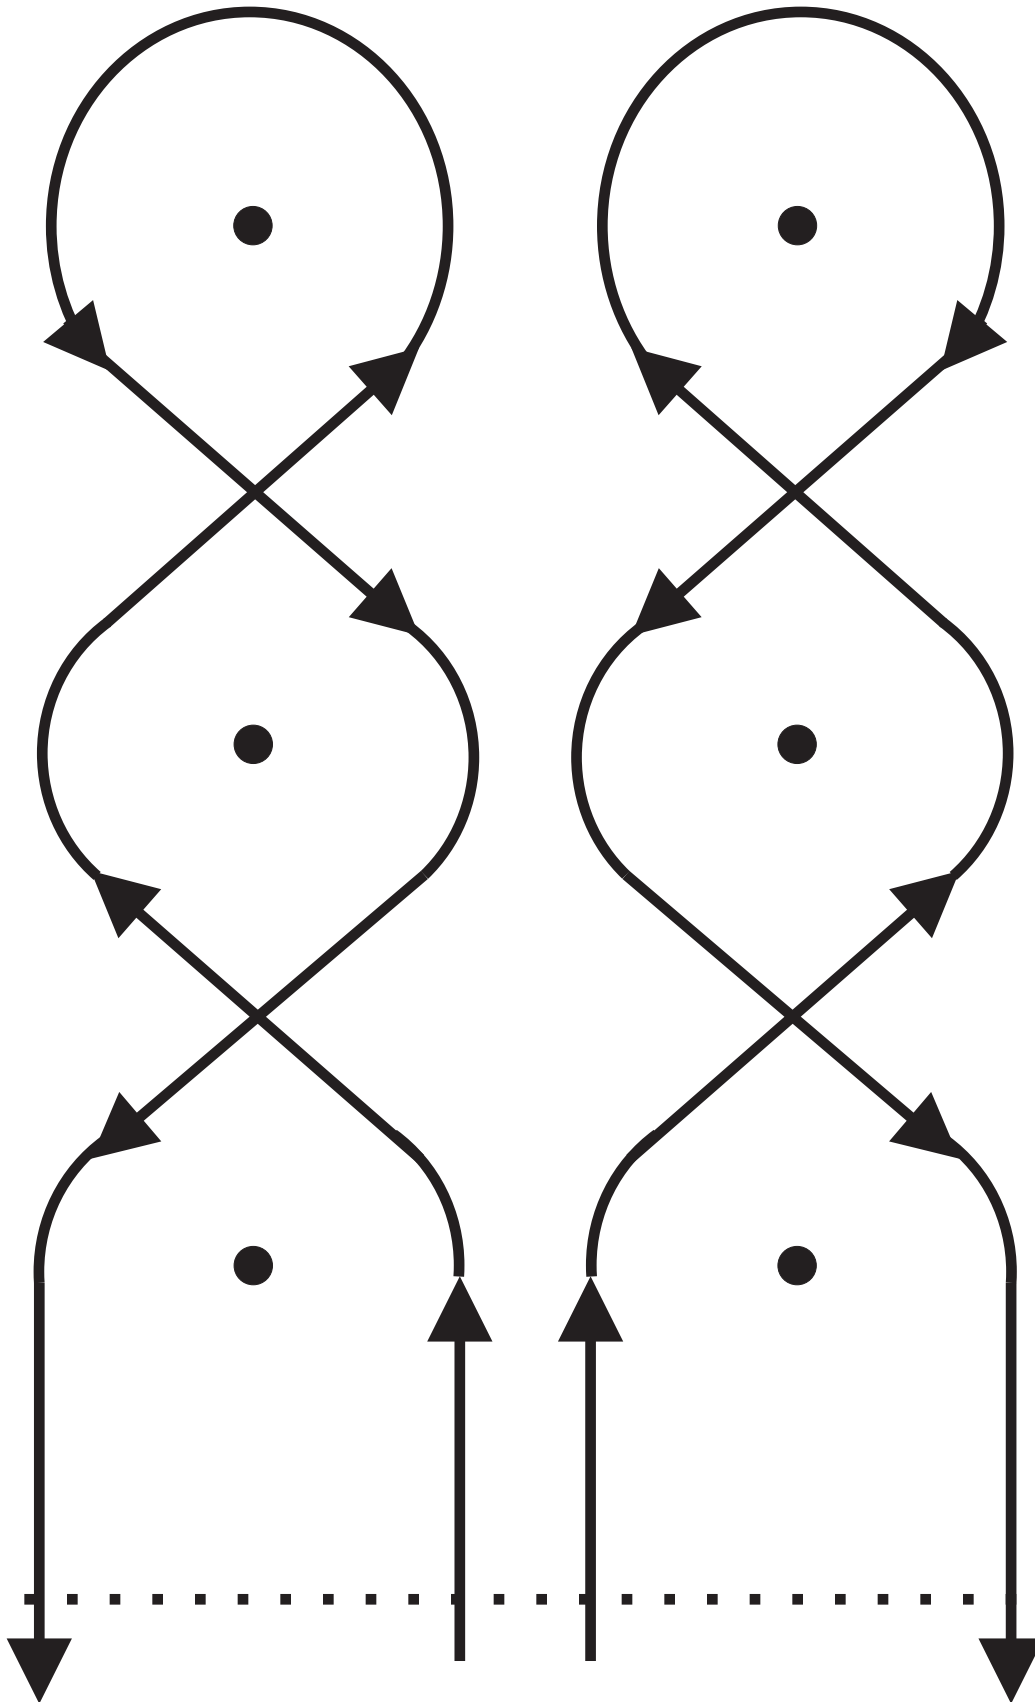

Barrel Dash

Helen Twist

POLE BENDING

Don Maney Run

Jameson Run

Poles approx.
30' apart
May be run
in either direction

Timer

NAVAJO BLANKET