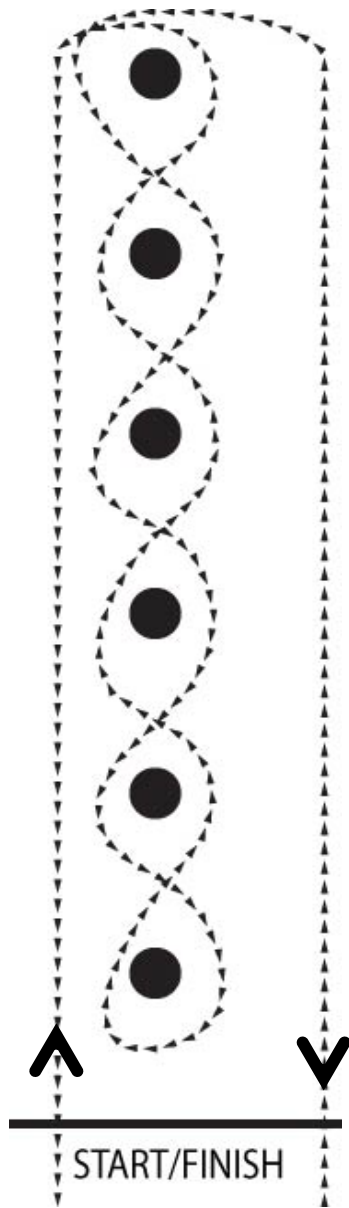

Barrel Dash

Helen Twist

POLE BENDING

Don Maney Run

Jameson Run

Poles approx.
30' apart
May be run
in either direction

Timer

NAVAJO BLANKET