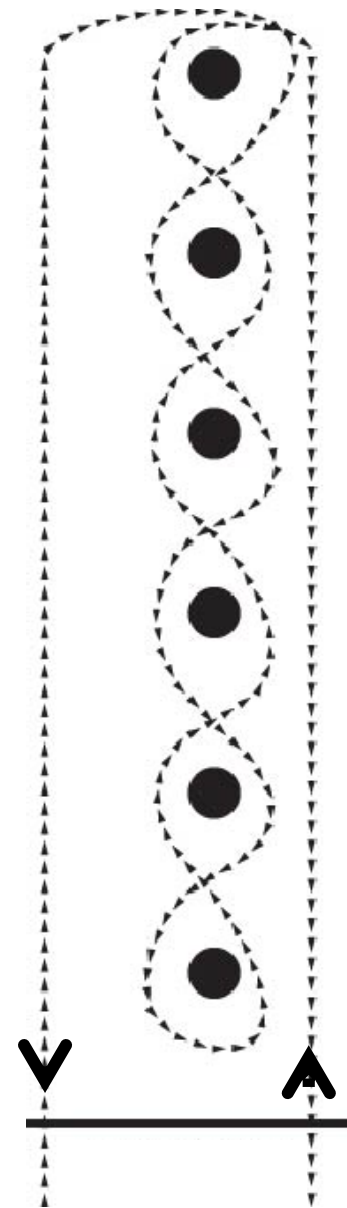

Barrel Dash

Helen Twist

POLE BENDING

Don Maney Run

Jameson Run

Poles approx.
30' apart
May be run
in either direction

Timer

NAVAJO BLANKET