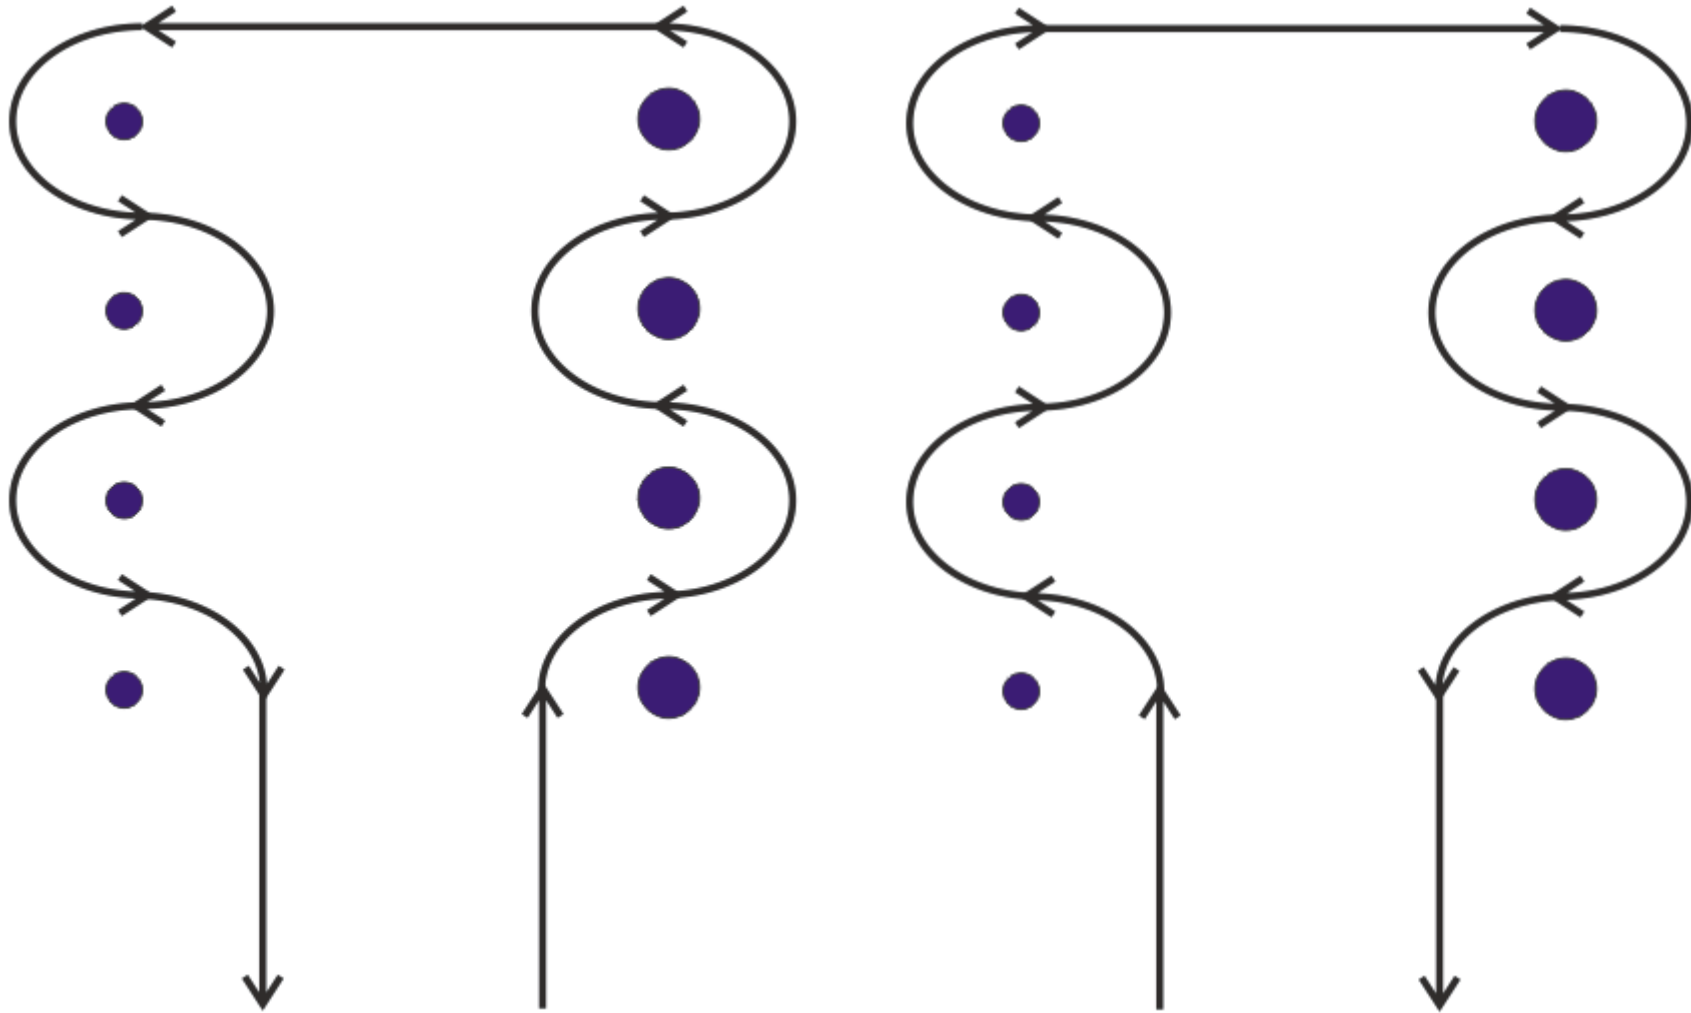

Barrel Dash

Helen Twist

POLE BENDING

Don Maney Run

Jameson Run

Poles approx.
30' apart
May be run
in either direction

Timer

NAVAJO BLANKET