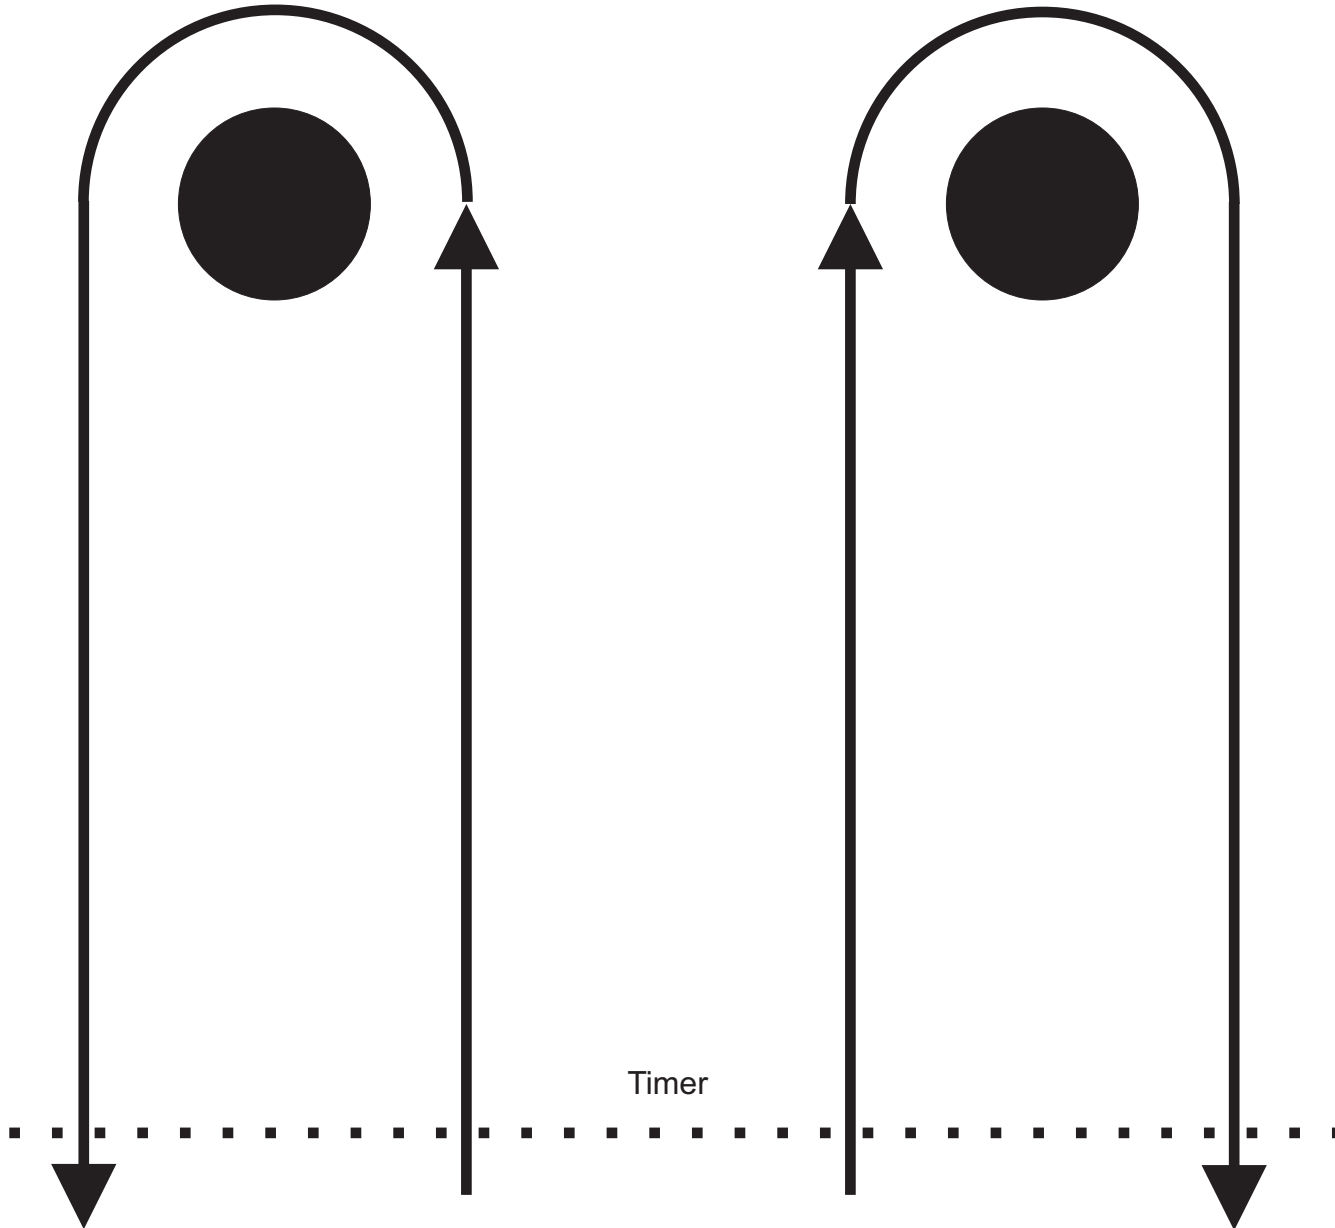

Barrel Dash

Helen Twist

POLE BENDING

Don Maney Run

Jameson Run

Poles approx.
30' apart
May be run
in either direction

Timer

NAVAJO BLANKET