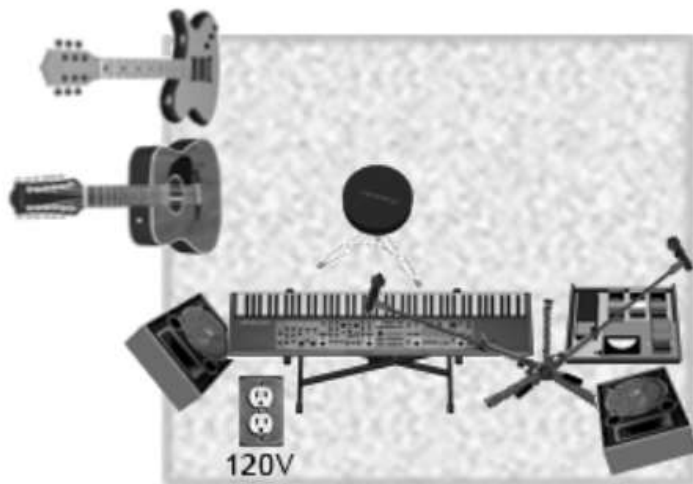

STAGE LEFT

CHRIS BOYDEN: 414-651-2227

DOWNSTAGE RIGHT

TOMMY VALENTINE

DOWN STAGE

DOWNSTAGE LEFT