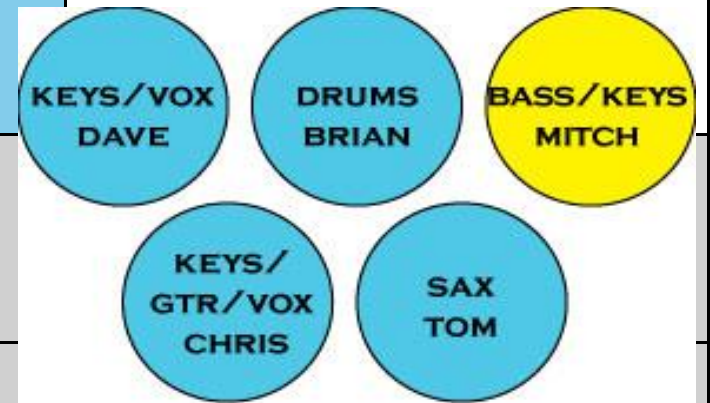

Bass/Key - Mitch

**EVEN IN THE QUIETEST MOMENTS**

**ACOUSTIC!!!**

Solo light on Chris for  
intro - first verse - watch  
for other verses - ENDS  
WITH GUITAR ALONE

Sax/Vocals - Tom Sax  
Solo towards end

Keys/Ld Voc - Dave

Drums/Vocals - Brian

Bass/Key - Mitch

**GIVE A LITTLE BIT**

**ACOUSTIC!!**

Solo light on Chris for  
beginning - then whole  
band

Sax/Vocals - Tom Sax  
Solo towards end

**HARMONICA!!**

Dave

Keys/Ld Voc -

Drums/Vocals - Brian

Bass/Key - Mitch

HE STARTS

WITH STRINGS

**LONG WAY HOME**

Strings by bass player -  
then fade in Chris on  
Piano - end on Chris  
solo, then fade

Sax/Vocals - Tom Sax  
Solo towards end

Keys/Ld Voc - Dave

**SAMPLES!!!**

Brian

Drums/Vocals -

Bass/Key - Mitch

**KEYS IN**

**THIS SONG!**