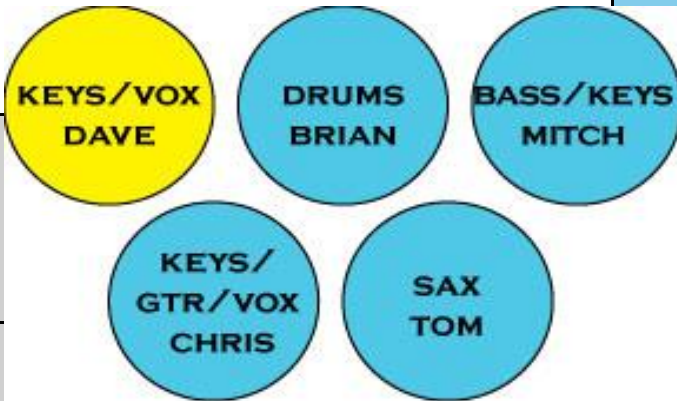

**THE SUPERTRAMP TRIBUTE BAND - 26 channels: Kick, Snare, Hat, 5 tom mics, 8 channels of DI, 2 Direct XLR, 2 OH w/booms, 1 sax condensor, 5 vocal mics with 5 booms. 2 Wedges, 3 IEM's**

|  |   |   |  |  |  |
|--|---|---|--|--|--|
|  | <p>Keys/Ld Vocals - Chris</p>  <p>Key-DI, Vocal/Boom</p> | <p>Keys/Ld Vocals - Chris</p> <p>Key-DI, Electric-XLR, Vocal/Boom</p> |  | <p>Sax/Vocals - Tom</p> <p>Sax-Cond Mic/stand, Sax-wireless (supplies), Vocal/Boom</p> |  |
|--|---|---|--|--|--|

**HARMONICA!!!** Solo light on Dave  
harmonica for show opener

**SAMPLES!!!**

Drums/Vocals -

**KEYS IN THIS SONG!!!**

Bass/Key -

Brian

Mitch

**SCHOOL**

Sax/Vocals - Tom Sax  
Solo towards end

Keys/Ld Voc - Dave

**SAMPLES!!!**

Brian

Drums/Vocals -

Bass/Key - Mitch

**KEYS IN**

**THIS SONG!**

Gtr/Ld Voc - Chris

Sax/Vocals - Tom Sax  
Solo towards end

**Keys/Ld voc - Dave**

**SAMPLES!!!**

Brian

Drums/Vocals -

**BEGINS AND END WITH**

**RAIN/THUNDER SAMPLES**