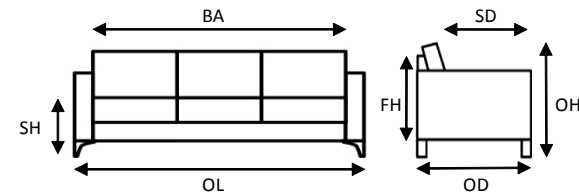

SofaNOW

LIARD

Features

- ✓ Kiln-Dried Hardwood, Softwood, Engineered Wood frames
- ✓ Sinuous Spring construction and Double Dowel joints provide increased structural integrity
- ✓ Seat cushion fill—Standard 2lb high density foam core wrapped in high resiliency foam with Dacron overlay
- ✓ Back cushion fill—Hollow fill fibre
- ✓ All wood espresso legs
- ✓ Made in Canada

Item	Dimensions (Inches)		Dimensions (Inches)	
	OL	BA	BA Between Arms	
Sofa	94	78	OL Overall Length	
Love	68	52	OD Overall Depth	37
Chair	39	23	OH Overall Height	35
Sectional Sofa	91	68	SD Seat Depth	22
Sectional Chaise	34	26	SH Seat Height	19