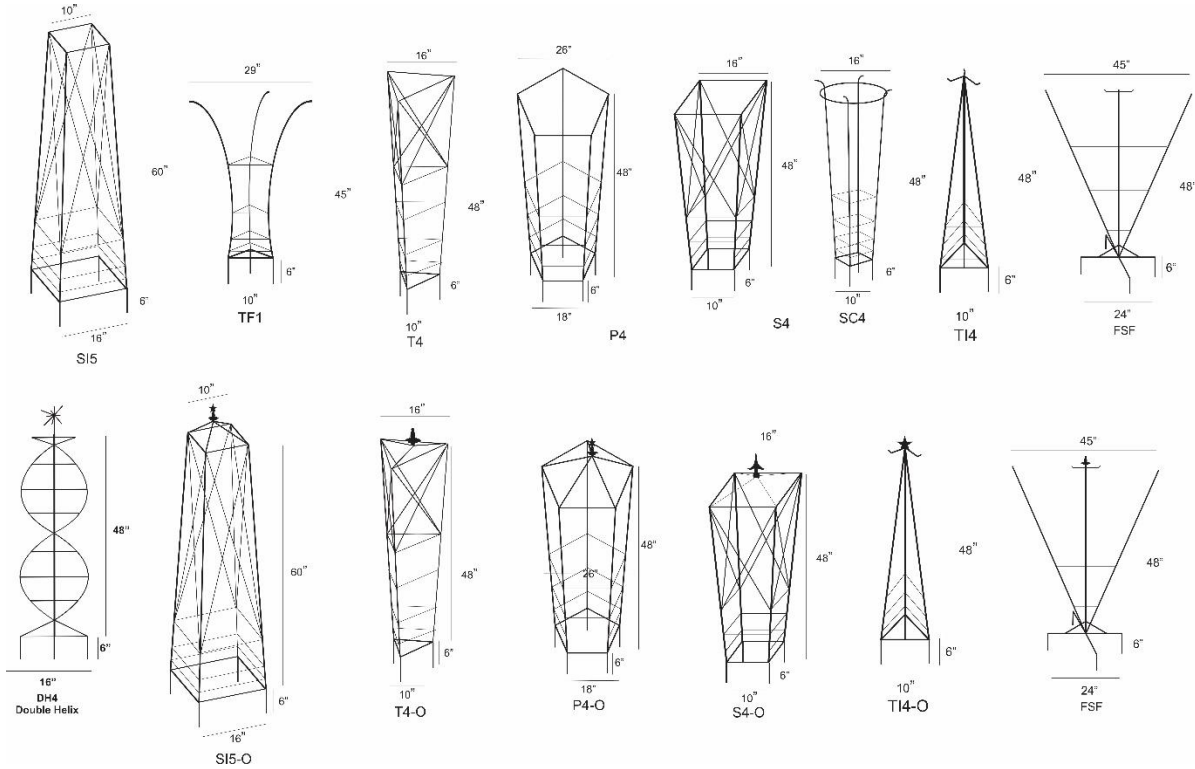

Retail Price List

Item #	Description	36"	48"	60"
SI5	Inverted Square	\$ 80.00	\$ 105.00	\$ 150.00
TF1	Triangle-floral	\$ 31.00	\$ 75.00	\$ 115.00
T4	Triangle	\$ 25.00	\$ 66.00	\$ 100.00
P4	Pentagon	\$ 40.00	\$ 96.00	\$ 145.00
S4	Square	\$ 38.00	\$ 105.00	\$ 80.00
SC4	Square-Circle	\$ 32.00	\$ 78.00	\$ 115.00
TI4	Triangle Inverted	\$ 23.00	\$ 60.00	\$ 95.00
FSF	Free-Standing Fan	\$ 40.00	\$ 100.00	\$ 130.00
DH4	Double Helix	\$ 75.00	\$ 90.00	\$ 110.00

Add \$12 per piece for items with -O after their number. Ornaments vary depending on availability. Deduct \$5.00 for 3/8 Rebar instead of 3/8" Round Bar for the frame.

Prices are subject to change as steel prices fluctuate.