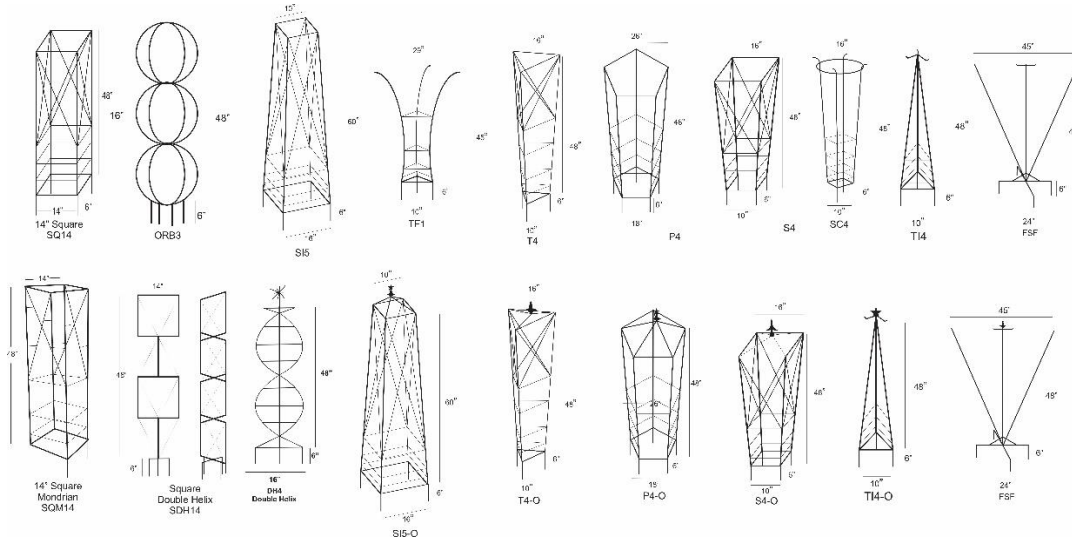

### Retail Price List

P4	Pentagon - 4'	\$ 100.00
S4	Square - 4'	\$ 100.00
SC4	Square-Circle - 4'	\$ 88.00
TI4	Triangle Inverted - 4'	\$ 72.00
FSF4	Free-standing Fan	\$ 76.00
INSQ4	Inv Sq 12x20x48	\$ 110.00
IP4	Inverted Pentagon-4'	\$ 108.00
DH4	Double Helix - 4'	\$ 72.00
HD4	Hoop Dancer	\$ 80.00
ORB2	2-Ball Open Orb	\$ 94.00
ORB3	3-Ball Open Orb	\$ 114.00
SQ14	14x14x48 square	\$ 108.00
SDH14-3	Square Double Helix - 42"	\$ 60.00
SDH14-4	Square Double Helix - 56"	\$ 80.00
SQ14	Square 14" Top/Bottom	\$ 100.00
SQ14M	"" Mondrian Style	\$ 100.00

Add \$12 per piece for items with -O after their number. Ornaments vary depending on availability.  
Deduct \$5.00 for 3/8 Rebar instead of 3/8" Round Bar for the frame.

Prices are subject to change as steel prices fluctuate.