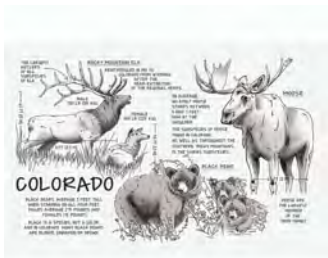

Photo Magnet
 2.5 x 3.5"

Text w Icons

ITEM #: **MGV2-COL9265**

MOQ : 6 UPC: 0-64392-00410-7
 Price Per Unit: \$1.65 UPC: 7-73418-51220-4

Magnets Photo Large

Architectural Wildlife Design

ITEM #: **MGV2-COL9445**