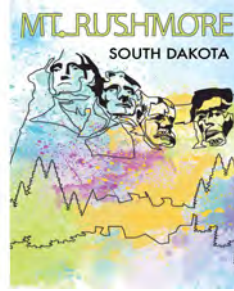

ITEM #: **MGV2-MRM8654**

MOQ : 6   UPC: 0-64392-00410-7
Price Per Unit: $1.65   UPC: 7-73418-51840-4

Photo Magnet
2.5 x 3.5"

Mount Rushmore Etch A Sketch

ITEM #: **MGV2-MRM9076**

MOQ : 6   UPC: 0-64392-00410-7
Price Per Unit: $1.65   UPC: 7-73418-51834-3

Photo Magnet
2.5 x 3.5"