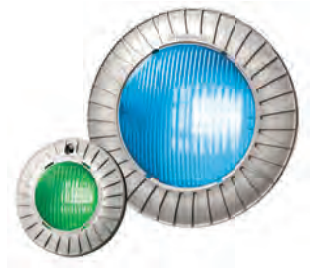

ColorLogic®

»»» 12V Pool, Spa, Features and Backyard Lighting

BRILLIANT LED LIGHTS
WITH OMNIDIRECT MODE™

EXPERT LINE
ONLY FROM POOL PROS

BRIGHTEN EVERY CORNER WITH OUR FULL FAMILY OF LIGHTS.

From spas to steps and everywhere in between, there's a perfect ColorLogic light for any backyard application. With 10 fixed solid colors and 7 coordinated color-changing light shows, it's easy to compose just the right theme for any occasion.

UNIVERSAL COLORLOGIC LED POOL & SPA LIGHTS

Instantly add rich, deep color and long-lasting energy efficiency to any new or existing pool or spa. Designed without any bulbs, filaments or moving parts, these innovative 12V LED lights install or retrofit easily for a total transformation in seconds.

COLORLOGIC 320 & 160 LED ACCENT LIGHTS

Ideal for multi-light pools and spas or for highlighting water features, baja shelves, steps, landscaping and more, these versatile 1.5-inch lights are available in two brightness levels and can be installed wet or dry.