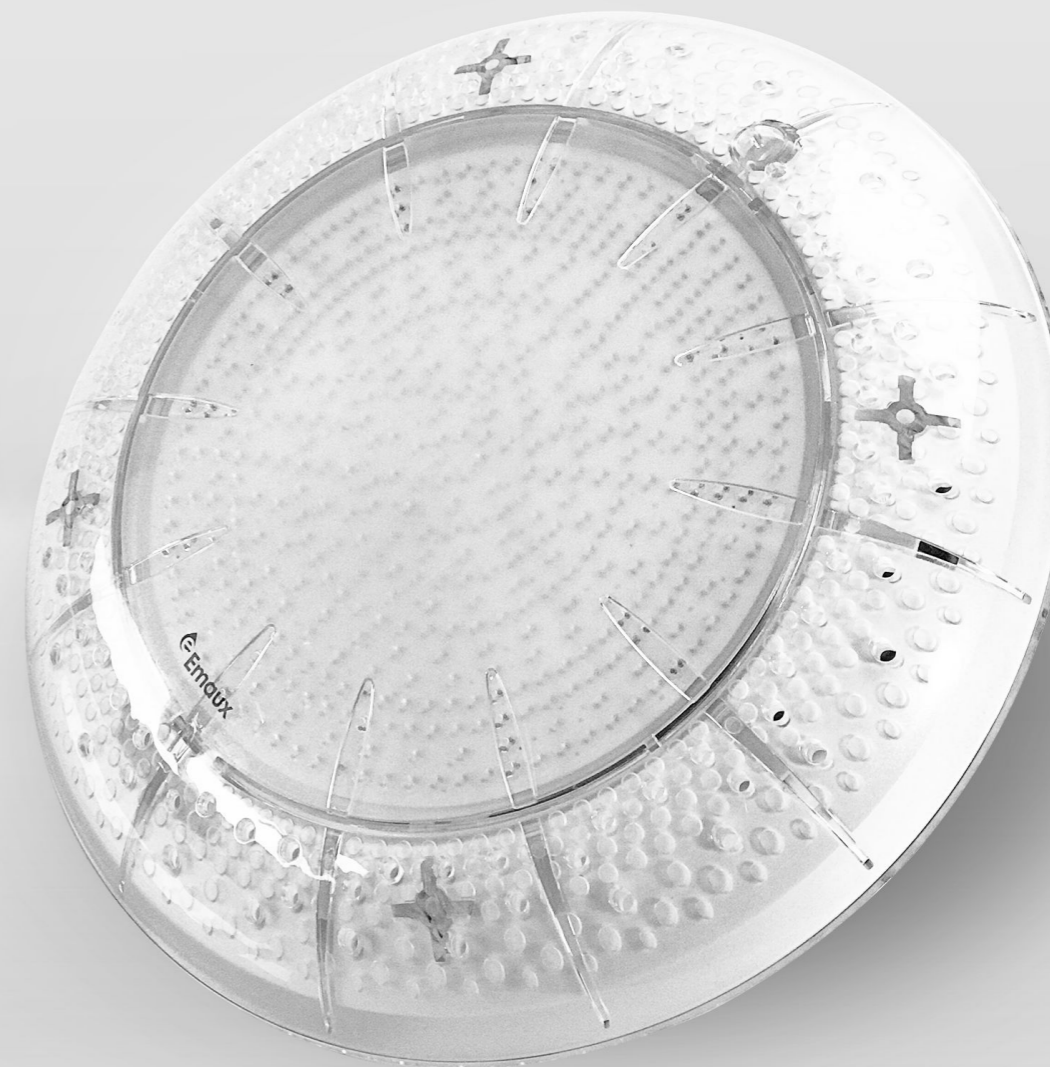

# E-Lumen Light

ULTRA-THIN HIGH POWER LED LIGHT

Various options to suit different types of pools and installations

IP68 CE RoHS COMPLIANT 2011/65/EU

Available from:

 **Emaux**  
water technology

ALL SPECIFICATIONS ARE SUBJECT TO CHANGE WITHOUT NOTICE.  
© 2018 EMAUX WATER TECHNOLOGY CO., LTD. ALL RIGHTS RESERVED.

# E-Lumen Ultra-Thin LED Panel

E-Lumen Ultra-Thin Led Panel

The Ultra-Thin LED panel carries the latest LED development on the market, it has the most energy efficiency and luminous efficiency technology. The convenient plug-n-play panel kit replaces most of the underwater lights in the market, by only unscrewing few bolts of your old and energy costly light bulb with Ultra-Thin LED Panel.

## MOST ENERGY AND LUMINOUS EFFICIENCY

1. Resin filled LED panel allows 100% water proofing
2. Ultra-Thin LED panel has 25,000 hours lifetime, 10 times more than halogen bulb
3. More brightness (lumens) for less watts
4. Cool -operating LED panel focused on producing brightness, compared to other lights that 90% of energy is wasted on their heats
5. Unlike other LED lights, Ultra-Thin LED panel keeps working even a single LED bulb goes out
6. Simple bolts fixing fittings are provided to replace PAR56 type of pool and spa underwater lights
7. European & American niches compatible
8. Emaux remote control box compatible