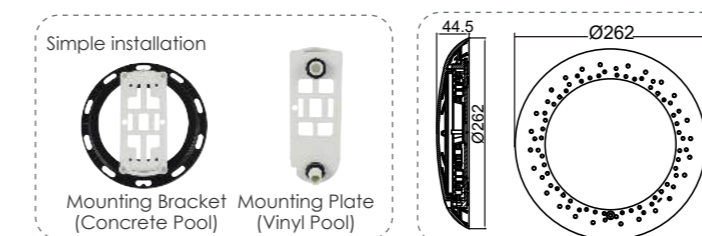

E-Lumen Ultra-Thin LED Panel

The Ultra-Thin LED panel carries the latest LED development on the market, it has the most energy efficiency and luminous efficiency technology. The convenient plug-n-play panel kit replaces most of the underwater lights in the market, by only unscrewing few bolts of your old and energy costly light bulb with Ultra-Thin LED Panel.

MOST ENERGY AND LUMINOUS EFFICIENCY

1. Resin filled LED panel allows 100% water proofing
2. Ultra-Thin LED panel has 25,000 hours lifetime, 10 times more than halogen bulb
3. More brightness (lumens) for less watts
4. Cool -operating LED panel focused on producing brightness, compared to other lights that 90% of energy is wasted on their heats
5. Unlike other LED lights, Ultra-Thin LED panel keeps working even a single LED bulb goes out
6. Simple bolts fixing fittings are provided to replace PAR56 type of pool and spa underwater lights
7. European & American niches compatible
8. Emaux remote control box compatible

Lighting Effect

1. E-Lumen Ultra-Thin LED panel available in color : RGB (Red, Green, Blue), Warm White, Cool White, as well as Single Blue
2. RGB model features 6 brilliant rich colors customized the mood of pool with owner preference and 8 colors pre - programmed light show delivers Dazzling Rainbow and Smooth Fading effects

E-Lumen Ultra-Thin Led Panel Product Information