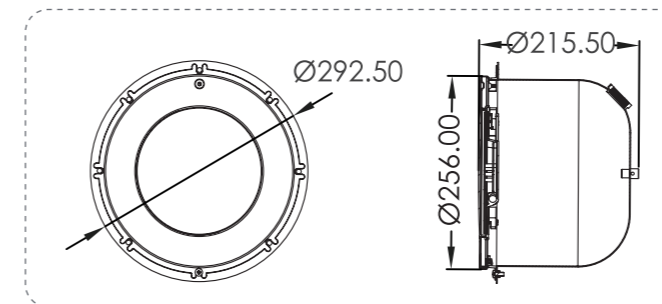

## EL-S300 Series Underwater Light

ROBUST AND NON-CORROSIVE HOUSING

Waterproof Standard  
IP68

Cable  
2.5m

Material  
Stainless Steel Face Ring  
Stainless Steel Housing

Installation  
Wall Mounted Housing Type)