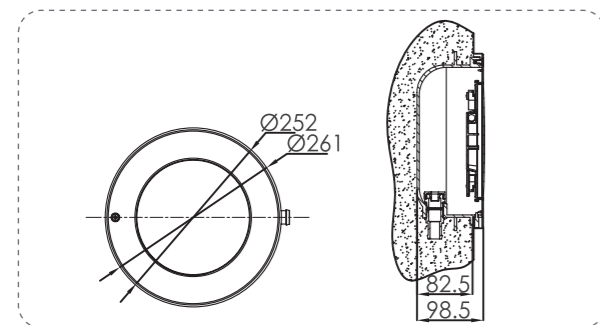

Product Information

Code	Model	Face Ring	LED Bulb	Housing	Watt/ Voltage	Illuminance (lux)	Color
88046460	EL-H200-252	S.S. AISI 304	252 LEDs Bulb	with Plastic Housing	20W/12V	450	Cool White (10000K)
88046461	EL-H200-252	S.S. AISI 304	252 LEDs Bulb	with Plastic Housing	20W/12V	535	Warm White (4000K)
88046465	EL-H200-252	S.S. AISI 304	252 LEDs Bulb	with Plastic Housing	20W/12V	64	Single Blue
88046459	EL-H200-252	S.S. AISI 304	252 LEDs Bulb	with Plastic Housing	20W/12V	222	RGB – 14 Modes
88046455	EL-H200-441	S.S. AISI 304	441 LEDs Bulb	with Plastic Housing	35W/12V	690	Cool White (10000K)
88046458	EL-H200-441	S.S. AISI 304	441 LEDs Bulb	with Plastic Housing	35W/12V	785	Warm White (4000K)
88046466	EL-H200-441	S.S. AISI 304	441 LEDs Bulb	with Plastic Housing	35W/12V	100	Single Blue
88046454	EL-H200-441	S.S. AISI 304	441 LEDs Bulb	with Plastic Housing	35W/12V	372	RGB – 14 Modes
88046463	EL-H200-531	S.S. AISI 304	531 LEDs Bulb	with Plastic Housing	50W/12V	795	Cool White (10000K)
88046464	EL-H200-531	S.S. AISI 304	531 LEDs Bulb	with Plastic Housing	50W/12V	805	Warm White (4000K)
88046467	EL-H200-531	S.S. AISI 304	531 LEDs Bulb	with Plastic Housing	50W/12V	222	Single Blue
88046462	EL-H200-531	S.S. AISI 304	531 LEDs Bulb	with Plastic Housing	50W/12V	434	RGB – 14 Modes

EL-S100 Series Underwater Light

DURABLE, ELEGANT AND EASY TO INSTALL

Waterproof Standard

IP68

Cable

2.5m

Material

Stainless Steel Face Ring

Stainless Steel or Plastic Housing

Installation

Wall Mounted Housing Type)

Color