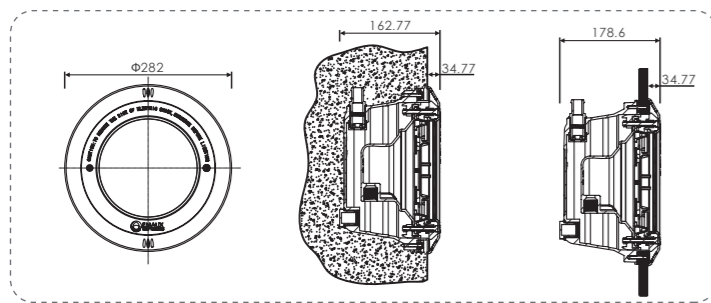

## EL-NP300 Series Underwater Light

WITH A HIGH STRENGTH PLASTIC NICHE

Waterproof Standard  
IP68

Material  
S.S. or Plastic Face Ring, Plastic Housing

Cable  
2.5m

Installation  
Wall Mounted Housing Type)