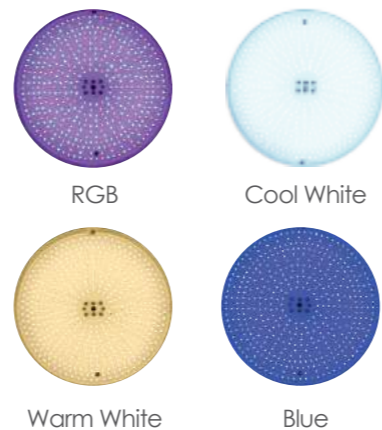

Ultra-Thin 400 LED