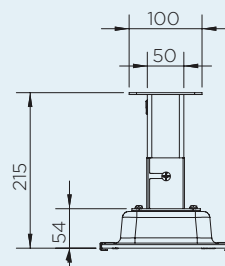

CEILING BRACKET (INCLUDED)