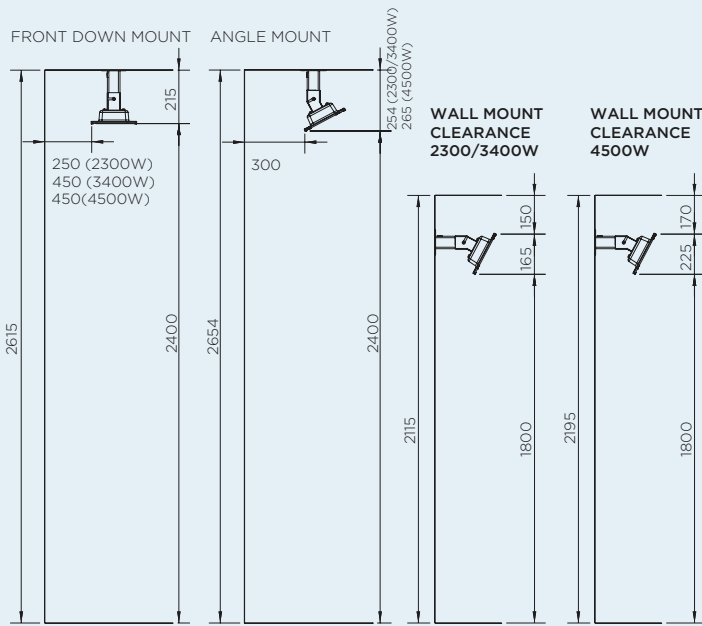

CEILING & WALL MOUNT CLEARANCE

CEILING MOUNT CLEARANCE