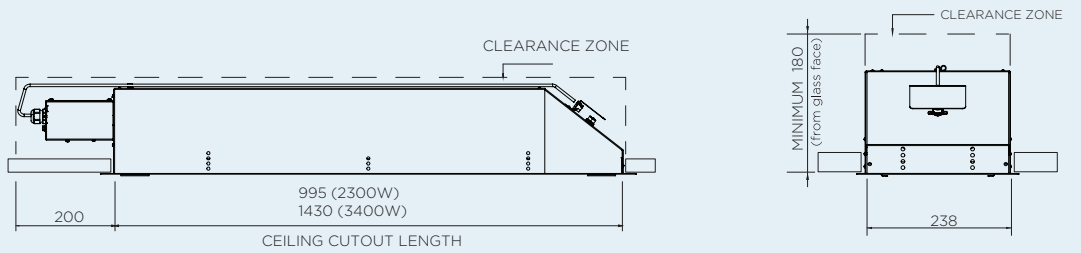

### CEILING BRACKET (INCLUDED)

**PRODUCT MEASUREMENTS**

**CEILING RECESS KIT**

(OPTIONAL)

**CEILING CAVITY GUIDE**

MINIMUM CAVITY SIZE FOR 2300W, 3400W & 4500W MODELS

CEILING CUTOUT & CLEARANCE ZONES FOR 2300W & 3400W