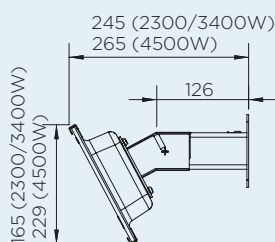

MOUNTING OPTIONS

CEILING MOUNT	INCLUDED	INCLUDED	INCLUDED
WALL MOUNT	INCLUDED	INCLUDED	INCLUDED
RECESS KIT | FLUSH MOUNT	✓	✓	✓
CEILING RECESS KIT PRODUCT CODES	BH3130017	BH3130027	BH3623000
NEW RECESS KIT | LOW CLEARANCE	✓	✓	-
LOW CLEARANCE RECESS KIT PRODUCT CODES	BH3623009	BH3623008	-
CEILING POLE EXTENSION	✓	✓	✓
CEILING POLE (600MM) PRODUCT CODE	BH3130023-1	BH3130023-1	BH3623020
CEILING POLE (1200MM) PRODUCT CODE	BH3130024	BH3130024	BH3623021
FREESTANDING	-	-	-

CONTROL OPTIONS

ON | OFF	✓	✓	✓
ON | OFF PRODUCT CODE	BH3130019-2	BH3130019-2	BH3130019-2
DIMMER	✓	✓	✓
DIMMER PRODUCT CODE	BH3130020-3	BH3130020-3	BH3130020-3
MASTER REMOTE *	✓	✓	✓
MASTER REMOTE PRODUCT CODE	BH3130021-2	BH3130021-2	BH3130021-2

* Controls up to six zones of heaters with unlimited heaters per zone from a single remote control. Dimmer controller required. Control operates within 30m of heaters.

Measurements displayed within this document are minimum requirements for installation. Bromic takes no responsibility for incorrect or non-compliant installations. All measurement in this document are displayed in mm.

WALL BRACKET (INCLUDED)