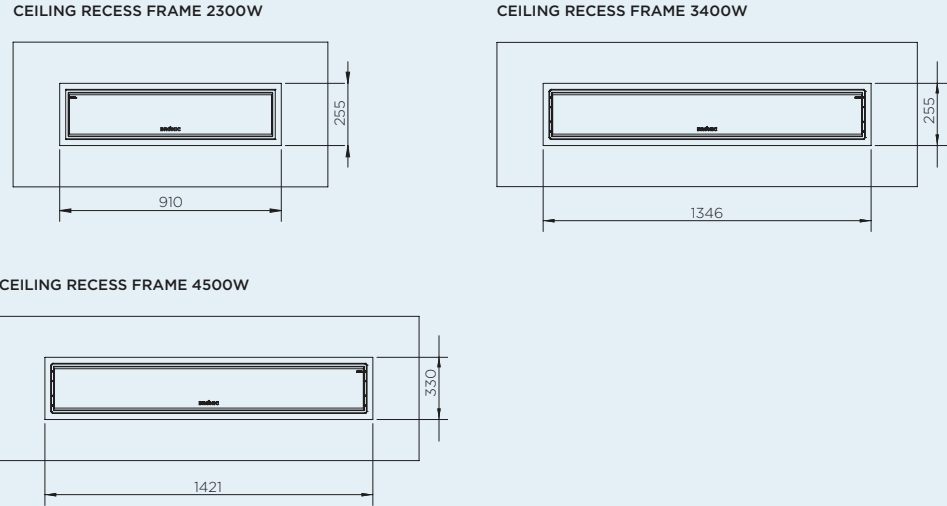

### CEILING BRACKET (INCLUDED)

**PRODUCT MEASUREMENTS**

**CEILING RECESS KIT**

(OPTIONAL)

**CEILING CAVITY GUIDE**

MINIMUM CAVITY SIZE FOR 2300W, 3400W & 4500W MODELS

CEILING CUTOUT & CLEARANCE ZONES FOR 2300W & 3400W