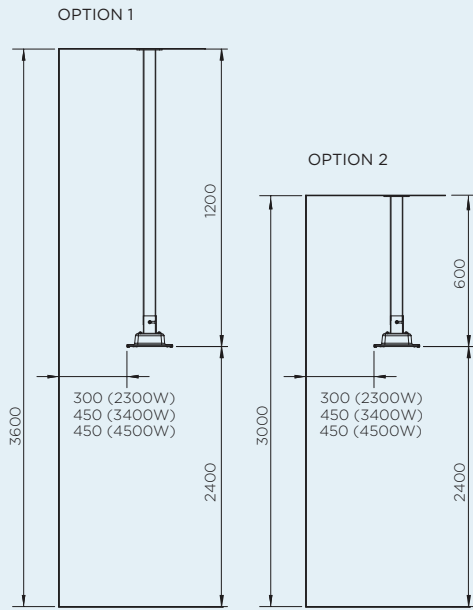

CEILING POLE CLEARANCE