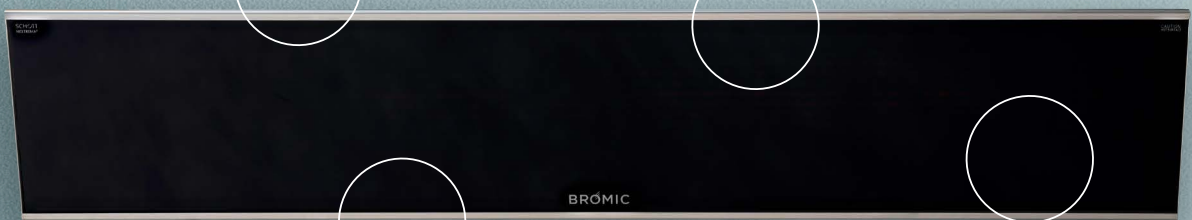

# PLATINUM SMART-HEAT™ ELECTRIC

Available in black and white, our Platinum Smart-Heat™ Electric heater is specifically suited for low-clearance and design-focused spaces. This slim-line, stainless-steel unit spreads comfort evenly in its space, all while minimizing light emission and blending seamlessly into the background with our recess mounting solutions.

**2300W, 3400W & 4500W SERIES**  
BLACK | WHITE

**2300W, 3400W & 4500W SERIES**  
BLACK | WHITE

**VERSATILE  
MOUNTING SOLUTION**  
Minimal vertical clearance

**HIGH PERFORMANCE  
CONSTRUCTION**  
304 stainless-steel & tinted  
ceramic screen

**CLEAN, COMPACT AND  
ELEGANT DESIGN**  
For seamless integration

**ADJUSTABLE MOUNTING  
BRACKETS**  
Allows for directional  
heat distribution

**COMPATIBLE WITH  
SMART-WIRELESS  
TECHNOLOGY**