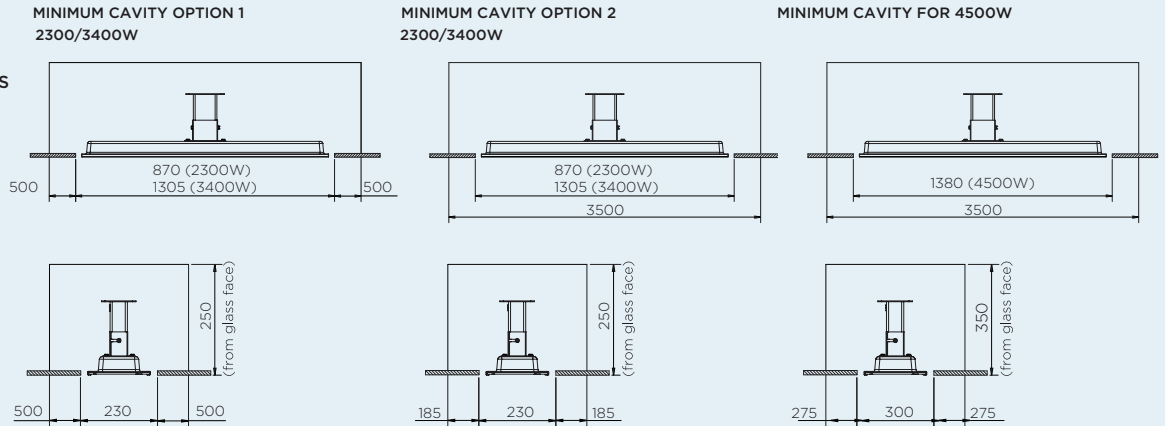

### CEILING BRACKET (INCLUDED)

**PRODUCT MEASUREMENTS**

**CEILING RECESS KIT**

(OPTIONAL)

**CEILING CAVITY GUIDE**

MINIMUM CAVITY SIZE FOR 2300W, 3400W & 4500W MODELS

CEILING CUTOUT & CLEARANCE ZONES FOR 2300W & 3400W

## CEILING & WALL MOUNT CLEARANCE