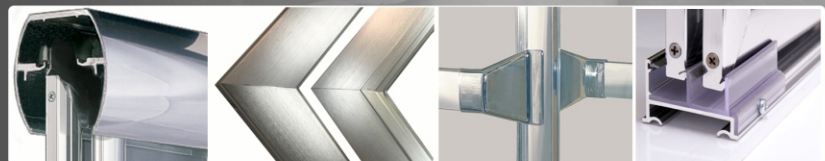

Optional Features available

- Anti-jump kit for door panels

Classic Series

Standard Features

• Framed

- Heavy weight, highly buffed aluminum framing
- Heavy duty rollers with vertical adjustment for easy panel alignment
- Dual-faced frame provides a choice in profile shape - a smooth convex surface, or a convex surface with a raised ridge for added accent
- Heavy gauged, full perimeter smoothly contoured towel bar with matching cast brackets mounted thru side rails
- Easy clean L-shaped sill
- Snug-slide center mount guide for smooth, secure sliding of panels

Prestige Series

Standard Features

• Framed

- Heavy weight, highly buffed aluminum framing
- Heavy duty rollers with vertical adjustment for easy panel alignment
- Dual-faced frame provides a choice in profile shape - smooth convex surface, or a convex surface with a raised ridge for added accent
- Tubular towel bars which mount thru-glass
- Easy clean L-shaped sill
- Snug-slide center mount guide for smooth, secure sliding of panels