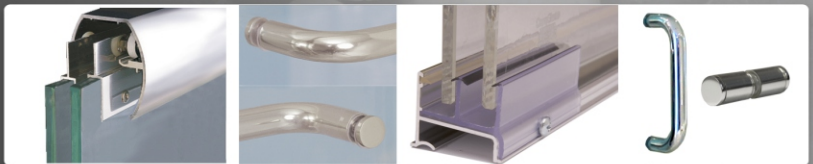

Common Features for Traditional Collection Semi-Frameless

- Available in tub, shower, and custom heights
- Removable Panels for easy cleaning
- Clear guided door bumpers
- May be combined with in-line and/or return panels
- Safety tempered glass
- Clear vinyl glazing