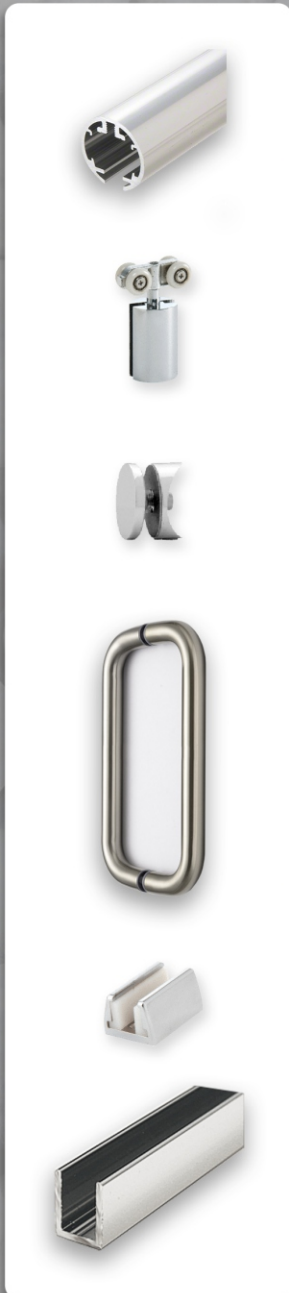

Vision Collection Frameless Bypass Enclosures

Hydroslide Series

Standard Features

- 3/8" glass with brilliant polished edges
- Tubular design, self-supporting header with concealed rollers
- One operable bypass panel
- Adjustable door-stops
- Tubular 6" Back to Back handle
- Fixed panels secured with u-channel

Optional Features

- Fixed panels secured with patch clamps
- Wide variety of handles and towel bars to choose from, see hardware options
- 90° return panel