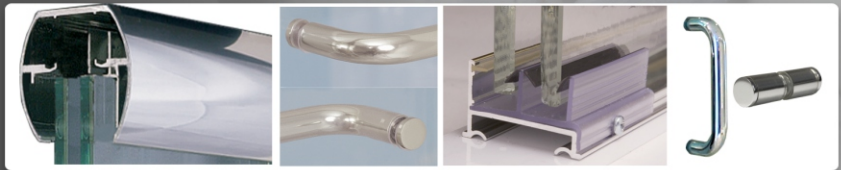

Quest Series

Standard Features • Semi-Frameless

- 3/8" Safety tempered glass with brilliant polished edges
- Heavy weight, highly buffed aluminum framing
- Heavy duty rollers with vertical adjustment for easy panel alignment
- Continuous top rail with fasteners mounted thru glass
- Euro-style tubular towel bars mounted through the glass
- Easy clean L-shaped sill
- Snug-slide center mount guide for smooth, secure sliding of panels

Optional Features available

- Cylinder style knob, single side or back to back-cushioned
- Euro-style, tubular 6" single side handle
- Anti-jump kit for door panels